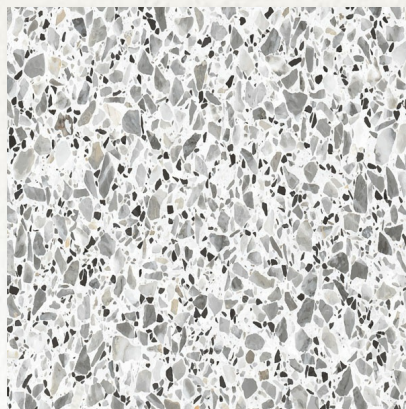

600
600MM

TERRAZZO 2009
TERREZO SERIES
FINISH: RUSTIC

Random 1