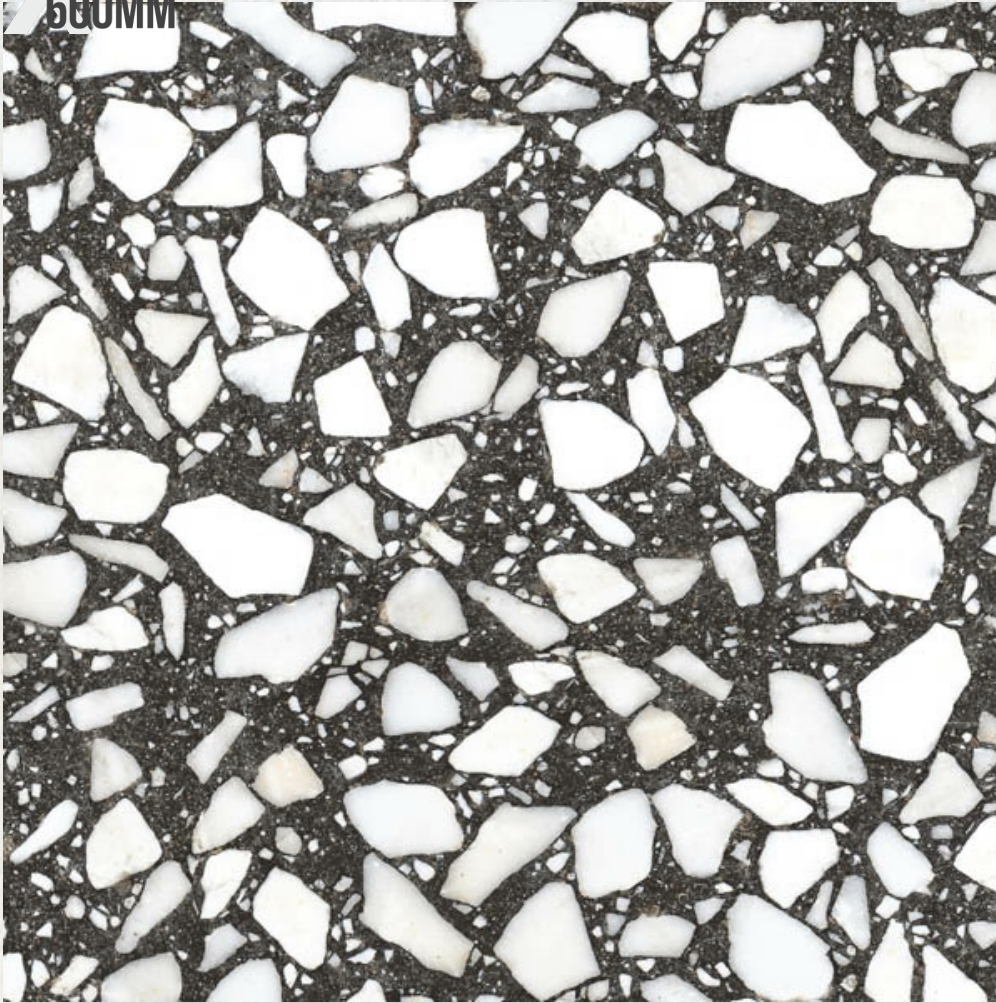

600
600MM

TERRAZZO-2004
TERREZO SERIES
FINISH: RUSTIC