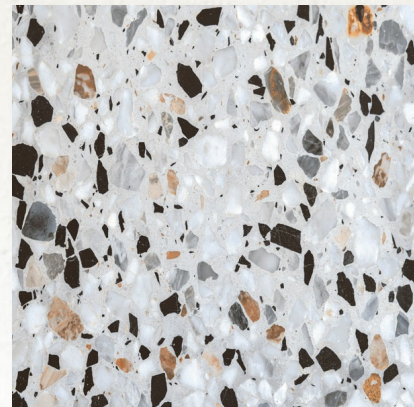

600
600MM

TERRAZZO 2001
TERREZO SERIES
FINISH: RUSTIC

Random 1