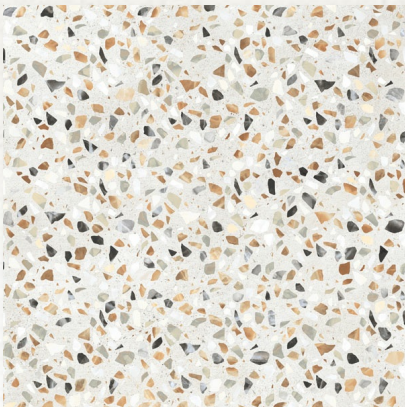

NATURAL STONE MOSAIC
TERREZO SERIES
FINISH: RUSTIC

Random 2

600
600MM

SCORIA CREMA
TERREZO SERIES
FINISH: RUSTIC

Random 3

600
600MM

SCORIA GREY
TERREZO SERIES
FINISH: RUSTIC

Random 3