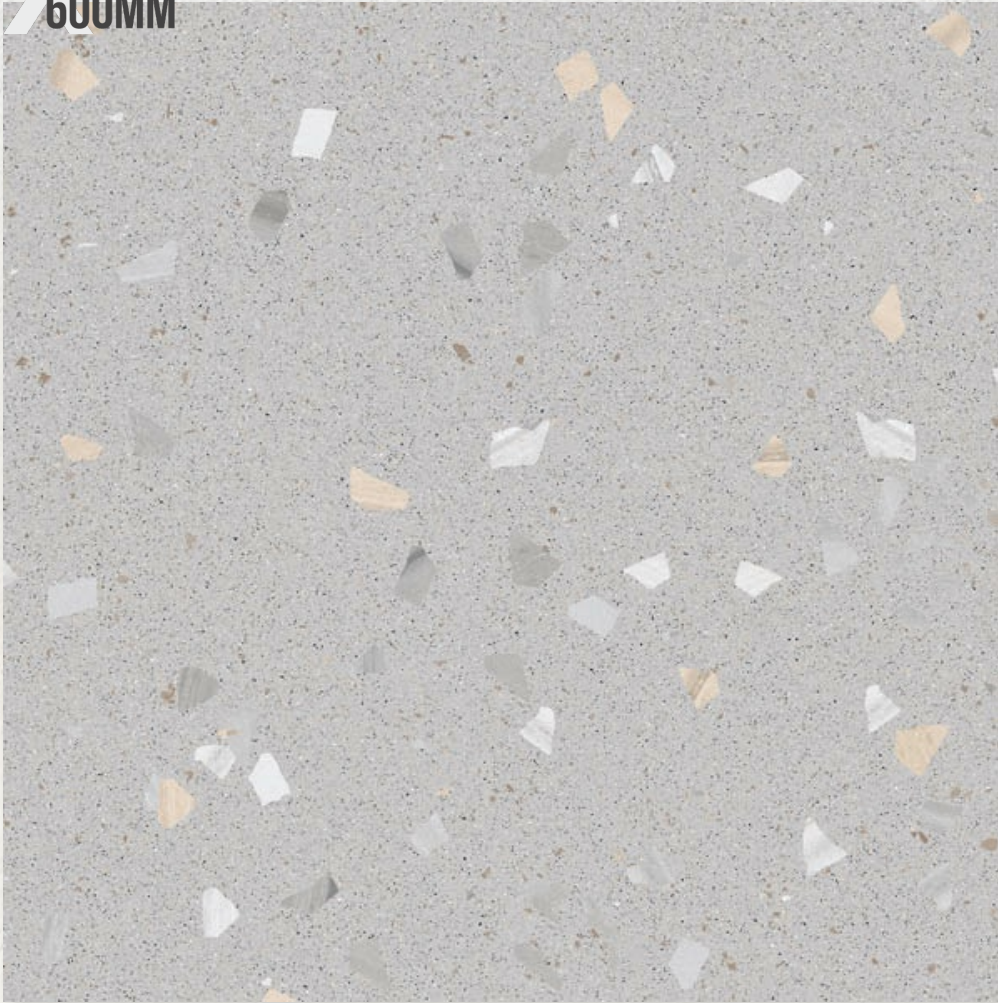

TERRAZZO 2009
TERREZO SERIES
FINISH: RUSTIC

Random 1

600
600MM

TERRAZZO BLACK
TERREZO SERIES
FINISH: RUSTIC

Random 3

600
600MM

TERRAZZO WHITE
TERREZO SERIES
FINISH: RUSTIC

Random 3