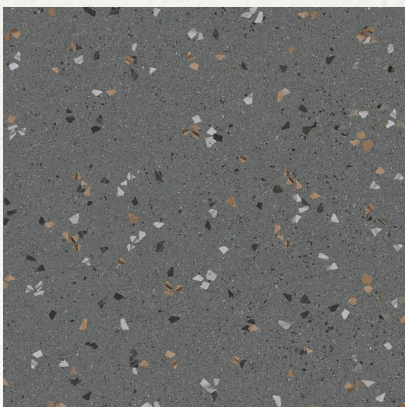

All surfaces no matter where they are equipped in, suit extremely well with the surroundings, either with a contemporary or minimalist mood, or in residential or commercial contexts.

S

600
600MM

TERRAZZO BLACK
TERREZO SERIES
FINISH: RUSTIC