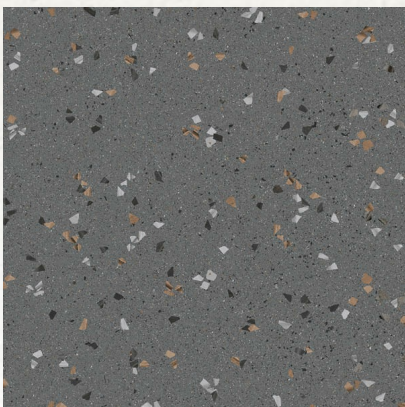

TERRAZZO 2009
TERREZO SERIES
FINISH: RUSTIC

Random 1

600
600MM

TERRAZZO BLACK
TERREZO SERIES
FINISH: RUSTIC

Random 3

600
600MM

TERRAZZO WHITE
TERREZO SERIES
FINISH: RUSTIC

Random 3