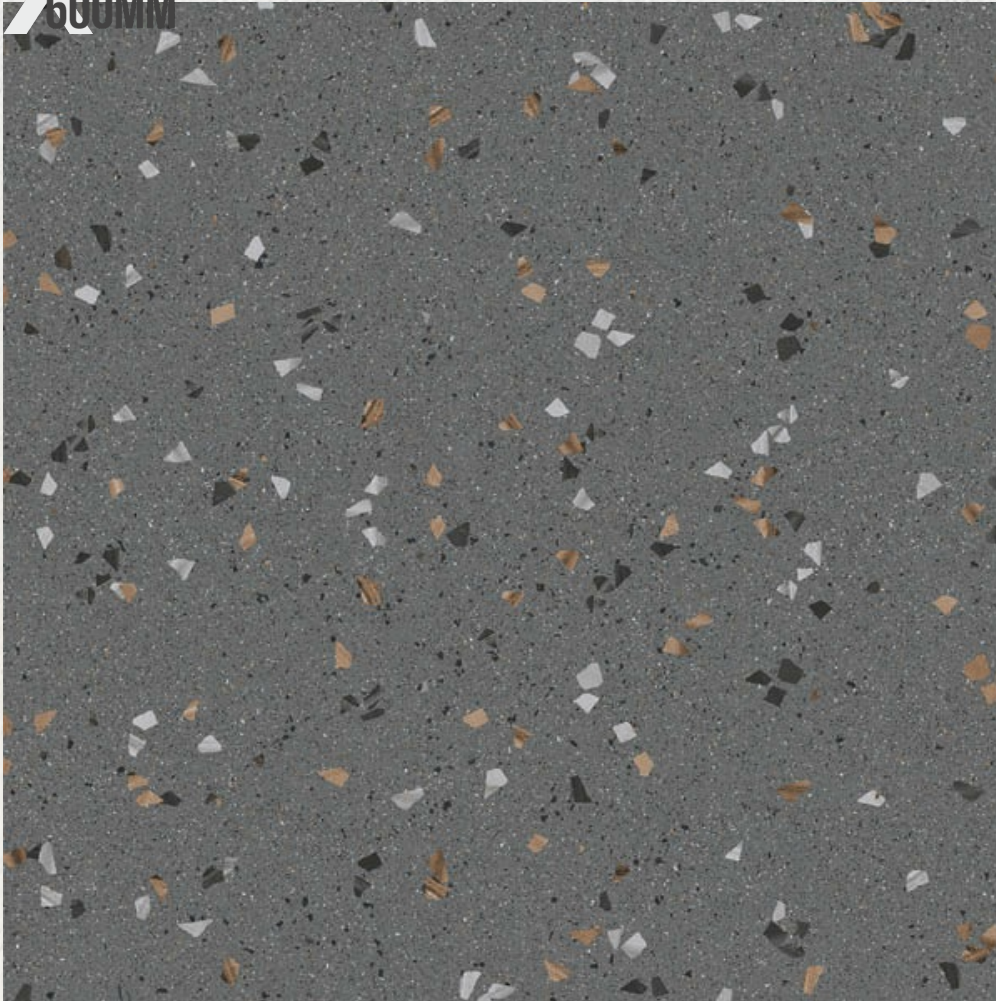

600
600MM

TERRAZZO BLACK
TERREZO SERIES
FINISH: RUSTIC