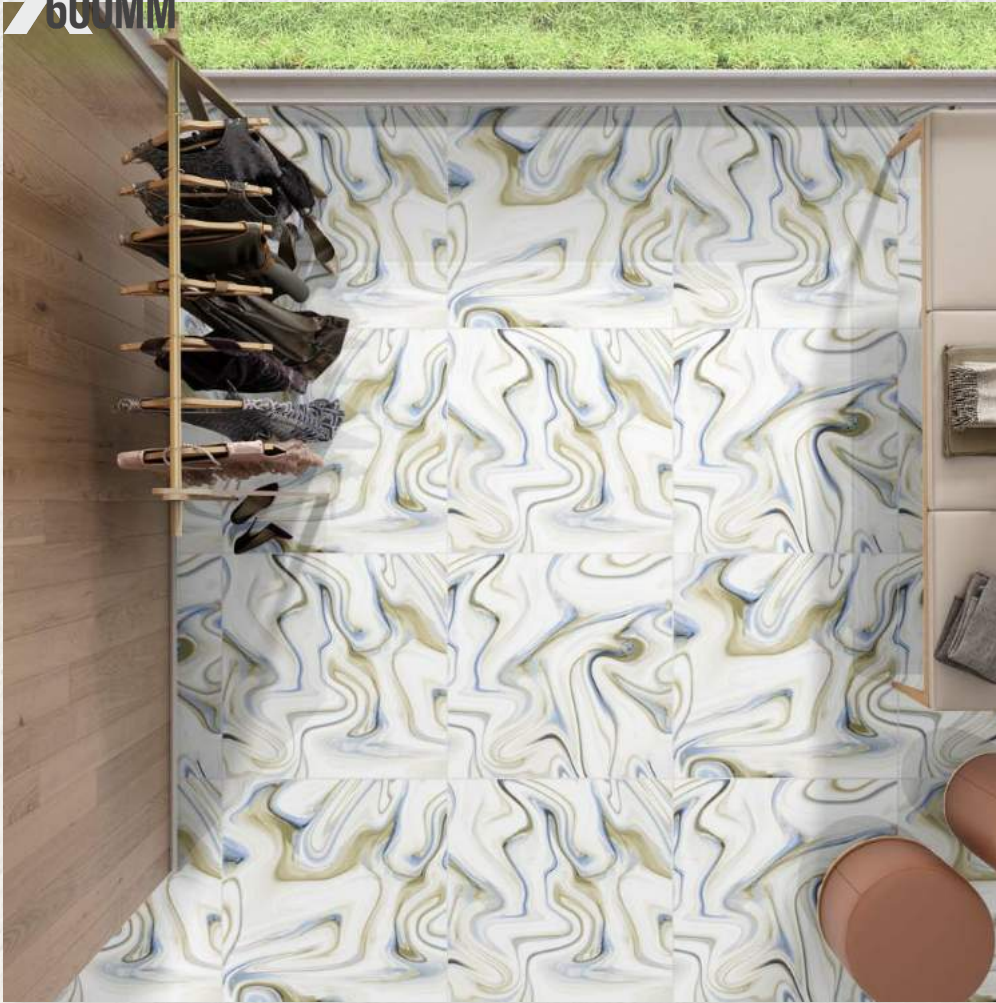

600
600MM

BARBADOS GREEN
FINISH : GLOSSY