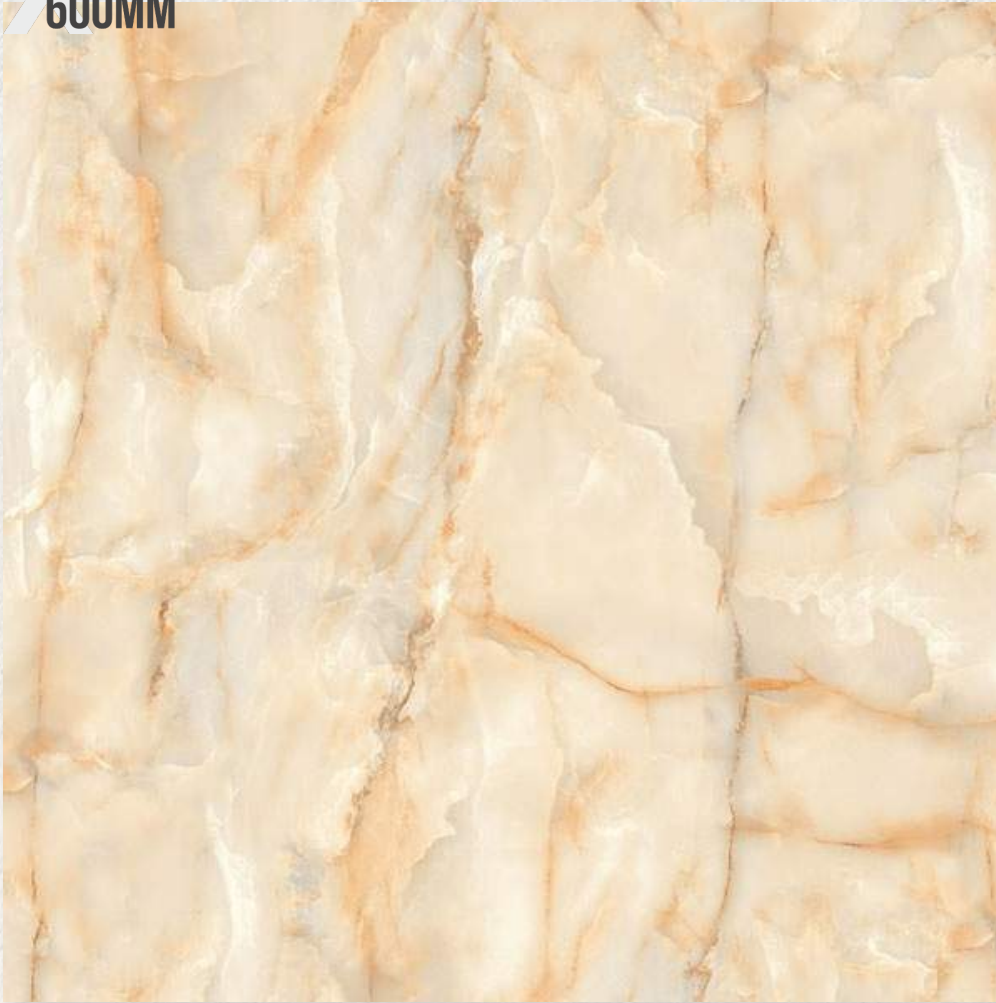

600
600MM

WHITE PERSIAN ONYX
FINISH: GLOSSY