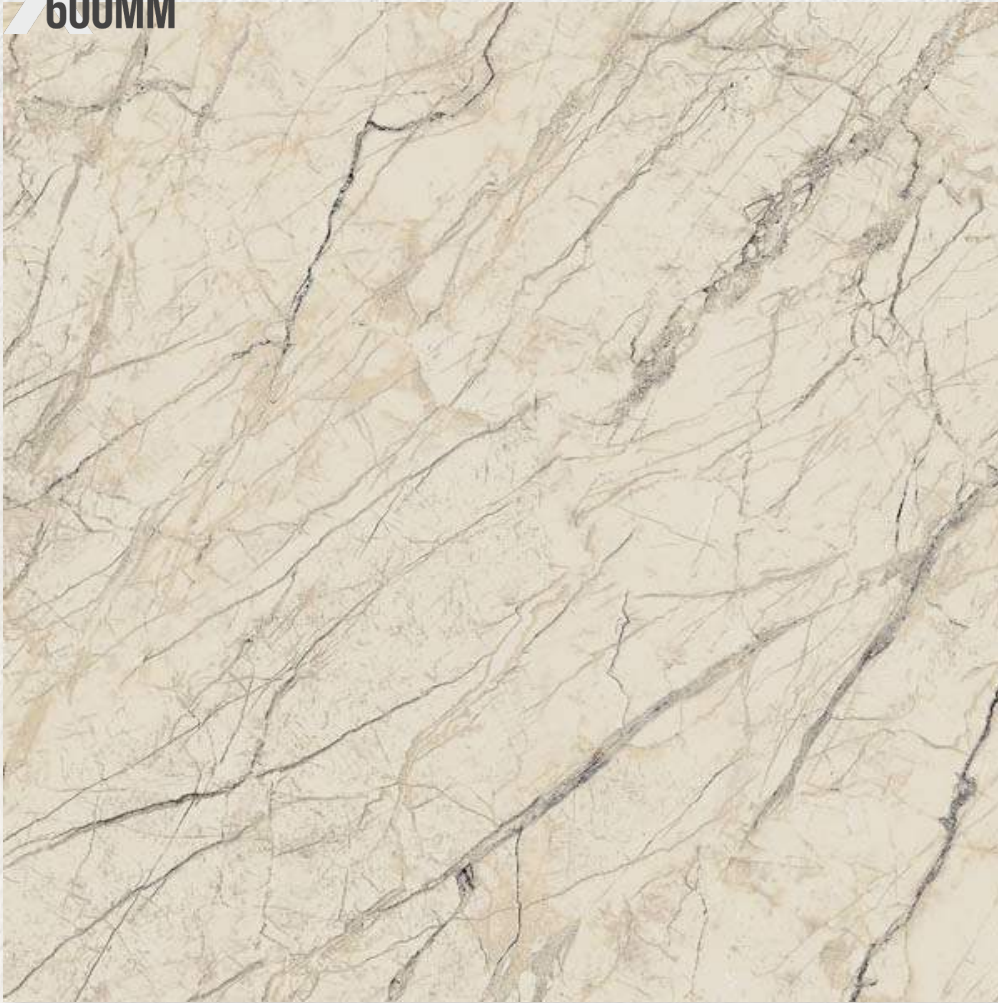

**600
600MM**

VALENCIA ALMOND
FINISH : GLOSSY