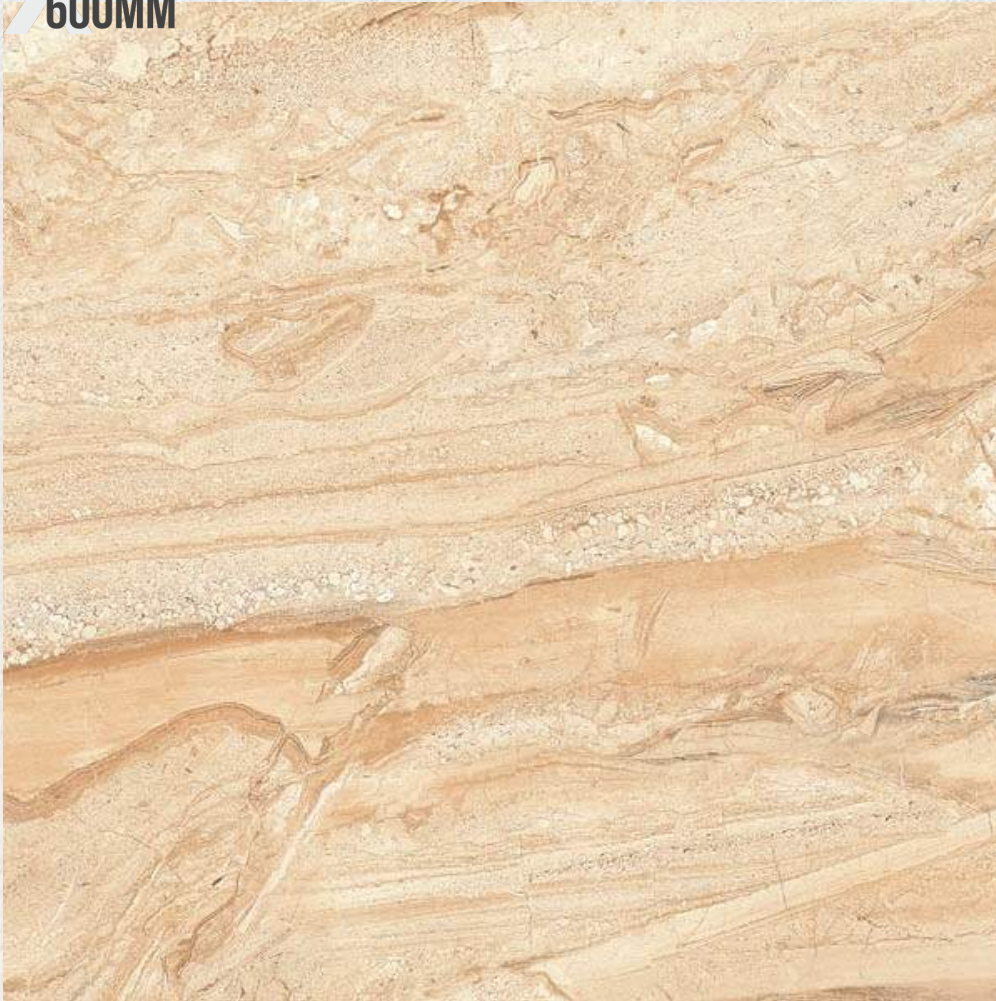

600
600MM

DYNA DOVE
FINISH: GLOSSY

Random 4

600
600MM

DYNA GREEN
FINISH: GLOSSY

Random 4

**600
600MM**

DYNA PISTA
FINISH: GLOSSY