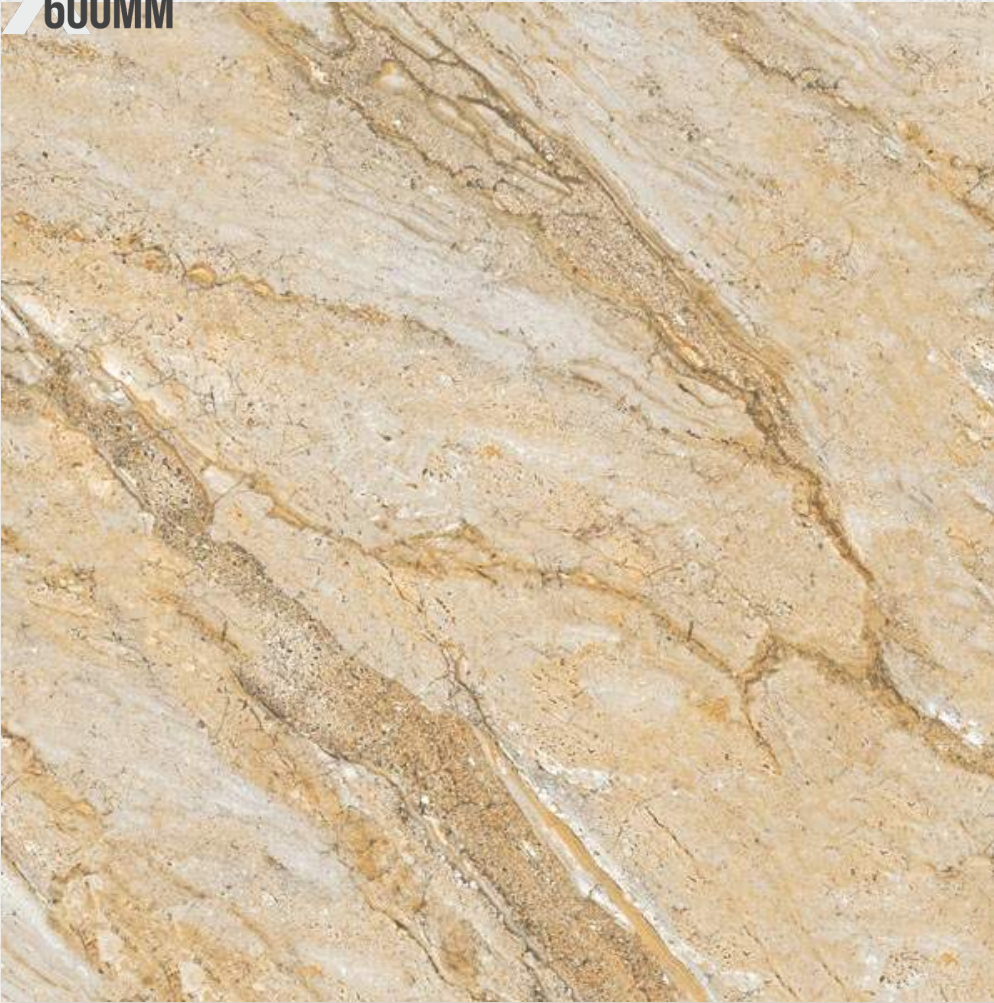

600
600MM

RAMBO GOLD
FINISH: GLOSSY