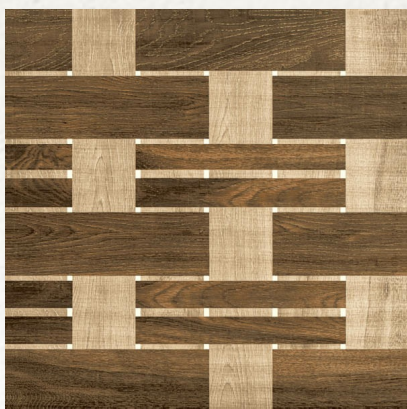

**Random 4**

600  
600MM

**BOX WOOD NATURAL**  
**WOOD SERIES**  
**FINISH : RUSTIC**

600  
600MM

**CASTANO NATURAL**  
**WOOD SERIES**  
**FINISH : RUSTIC**

**Random 4**

600  
600MM

CUBICAL WOOD BEIGE  
WOOD SERIES  
FINISH: RUSTIC