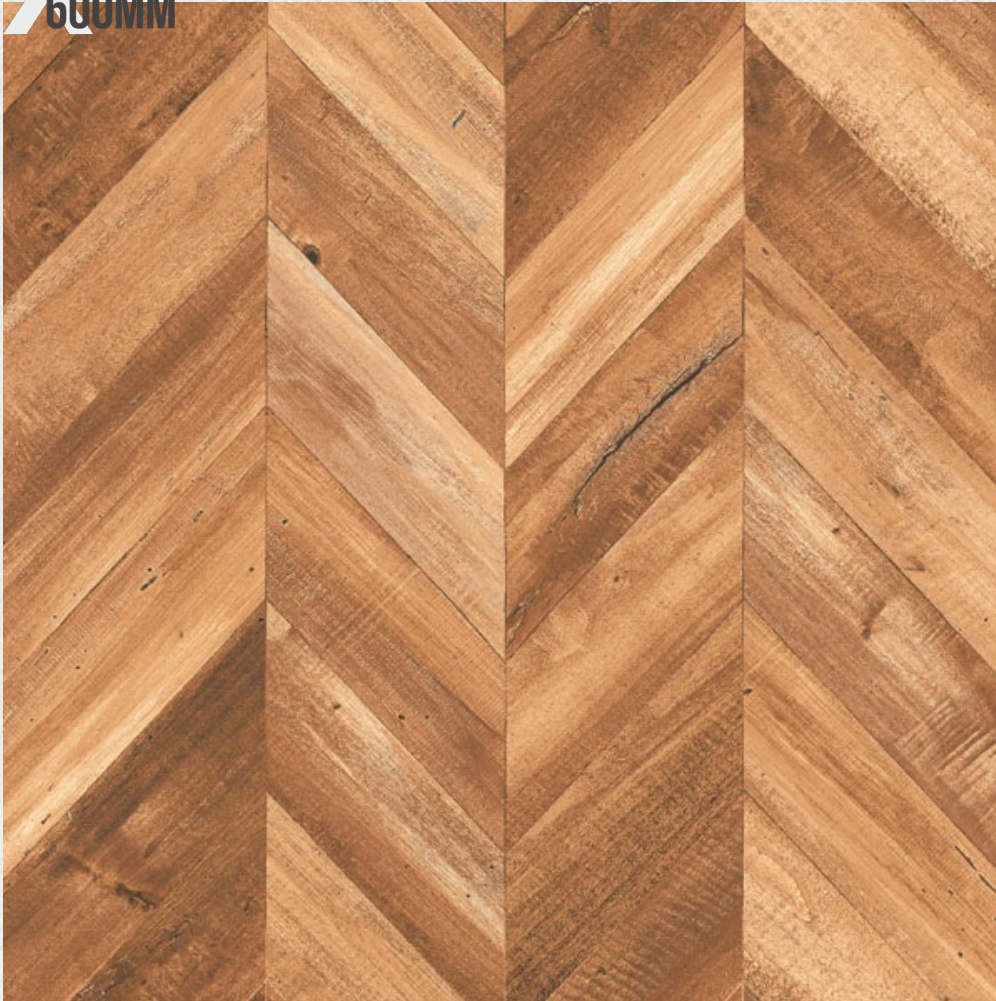

600
600MM

PARQUET BEIGE
WOOD SERIES
FINISH : RUSTIC