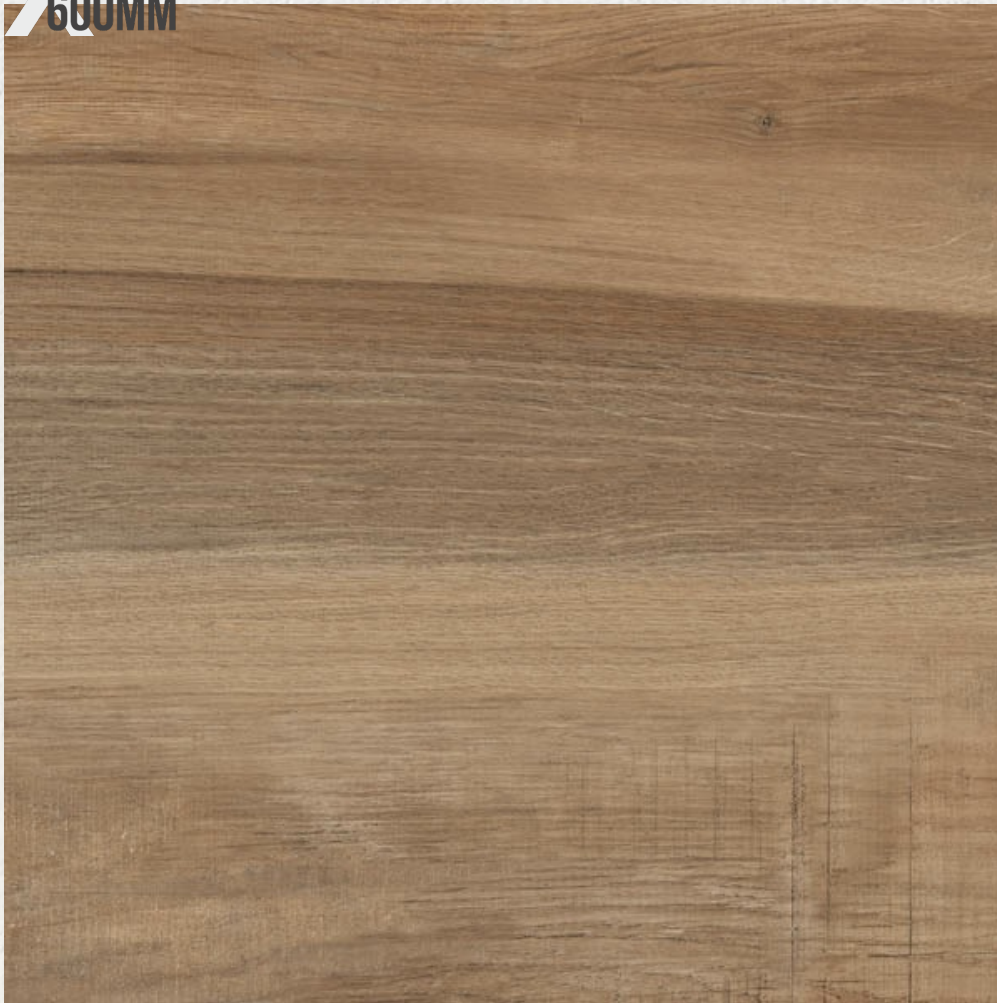

**Random 4**

600  
600MM

**BOX WOOD NATURAL**  
**WOOD SERIES**  
**FINISH : RUSTIC**

600  
600MM

**CASTANO NATURAL**  
**WOOD SERIES**  
**FINISH : RUSTIC**

**Random 4**

600  
600MM

CUBICAL WOOD BEIGE  
WOOD SERIES  
FINISH: RUSTIC