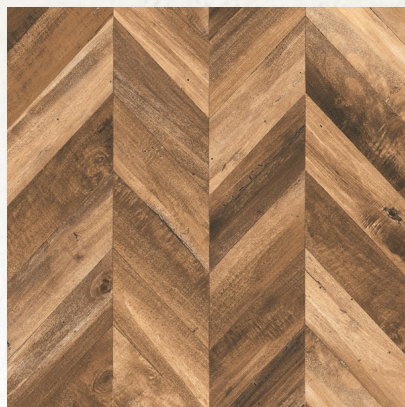

600  
600MM

PARQUET BEIGE  
WOOD SERIES  
FINISH : RUSTIC

Random 3

600  
600MM

PARQUET BLACK  
WOOD SERIES  
FINISH : RUSTIC

Random 3

600  
600MM

POLARIS VINYL  
WOOD SERIES  
FINISH : RUSTIC