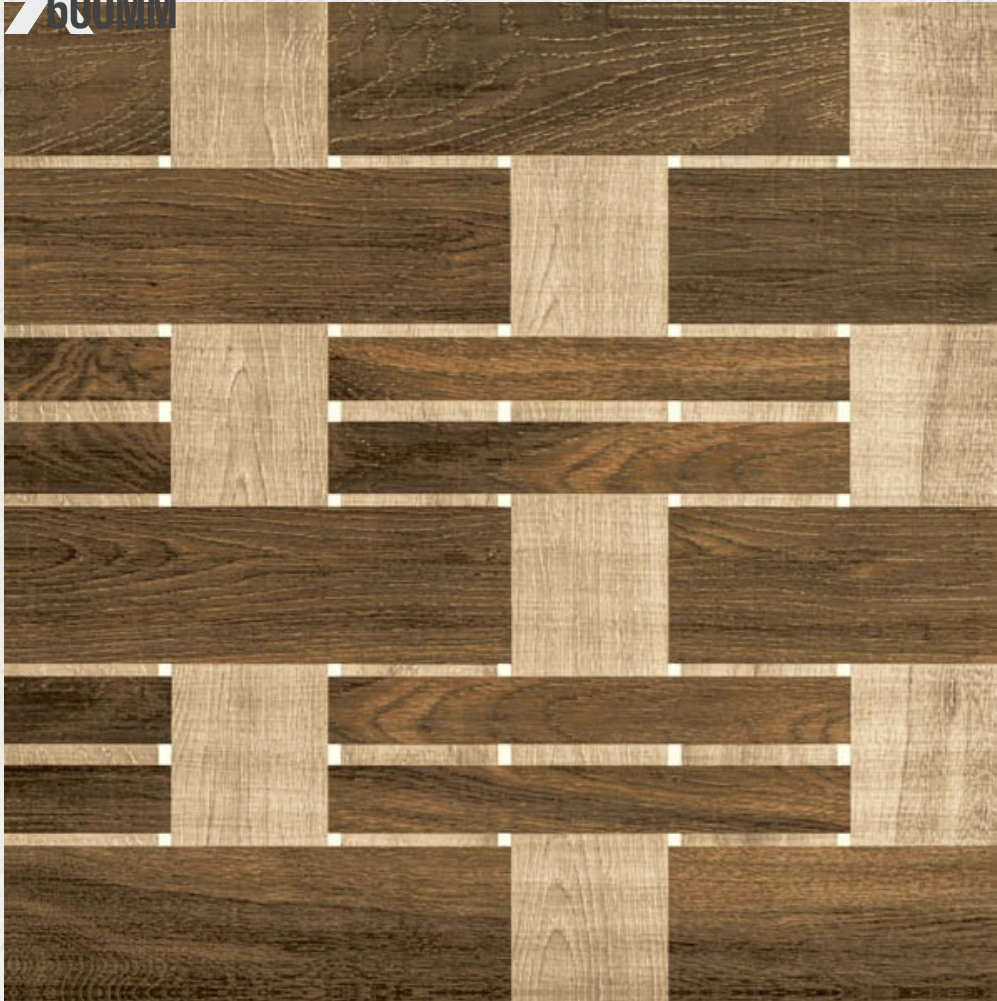

**Random 4**

600  
600MM

**BOX WOOD NATURAL**  
**WOOD SERIES**  
**FINISH : RUSTIC**

600  
600MM

**CASTANO NATURAL**  
**WOOD SERIES**  
**FINISH : RUSTIC**

**Random 4**

600  
600MM

CUBICAL WOOD BEIGE  
WOOD SERIES  
FINISH: RUSTIC