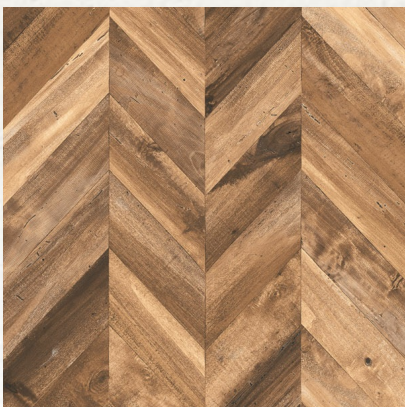

600  
600MM

PARQUET BEIGE  
WOOD SERIES  
FINISH : RUSTIC

Random 3

600  
600MM

PARQUET BLACK  
WOOD SERIES  
FINISH : RUSTIC

Random 3

600  
600MM

POLARIS VINYL  
WOOD SERIES  
FINISH : RUSTIC