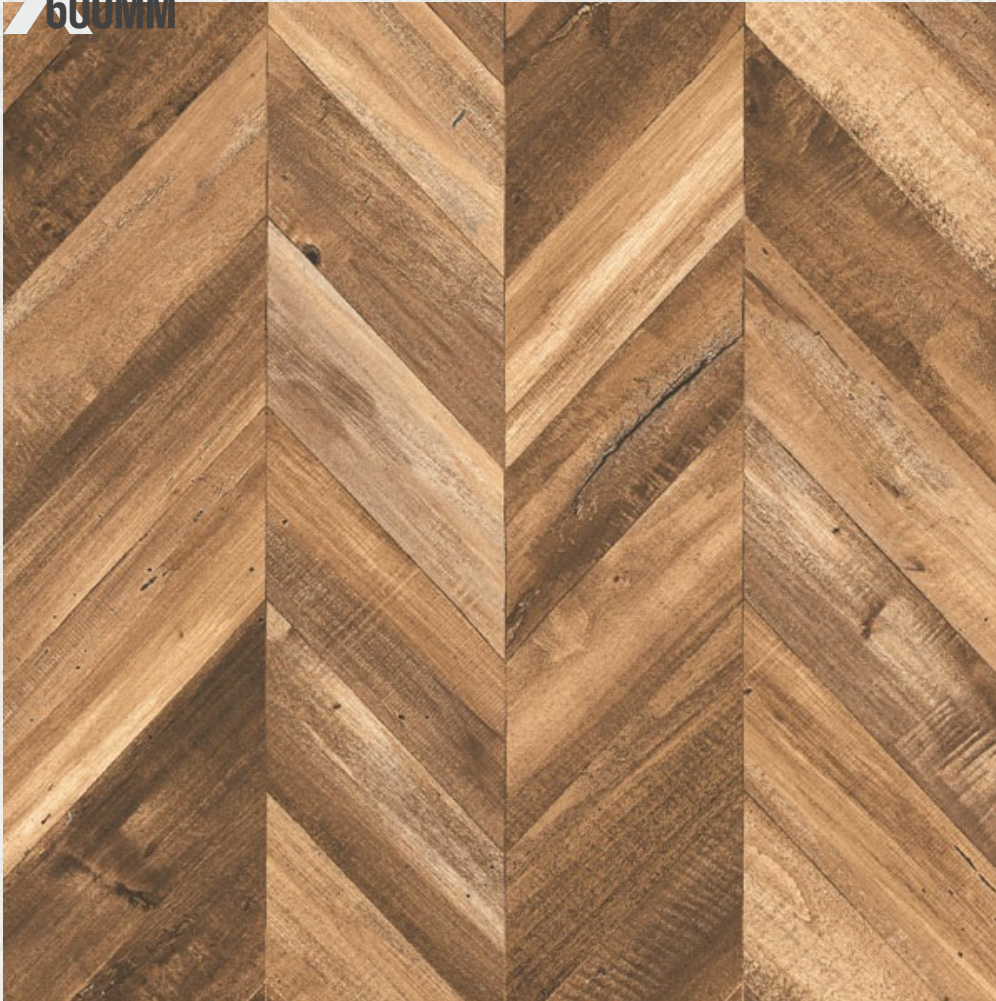

600  
600MM

PARQUET BEIGE  
WOOD SERIES  
FINISH : RUSTIC

Random 3

600  
600MM

PARQUET BLACK  
WOOD SERIES  
FINISH : RUSTIC

Random 3

600  
600MM

POLARIS VINYL  
WOOD SERIES  
FINISH : RUSTIC