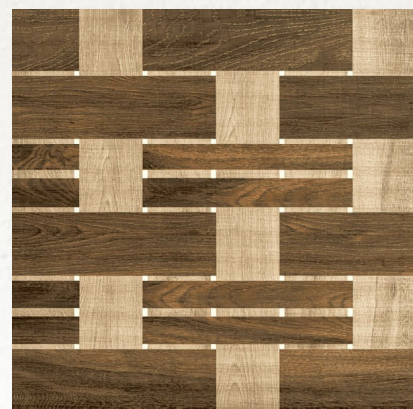

**Random 4**

600  
600MM

**BOX WOOD NATURAL**  
**WOOD SERIES**  
**FINISH : RUSTIC**

600  
600MM

**CASTANO NATURAL**  
**WOOD SERIES**  
**FINISH : RUSTIC**

**Random 4**

600  
600MM

CUBICAL WOOD BEIGE  
WOOD SERIES  
FINISH: RUSTIC