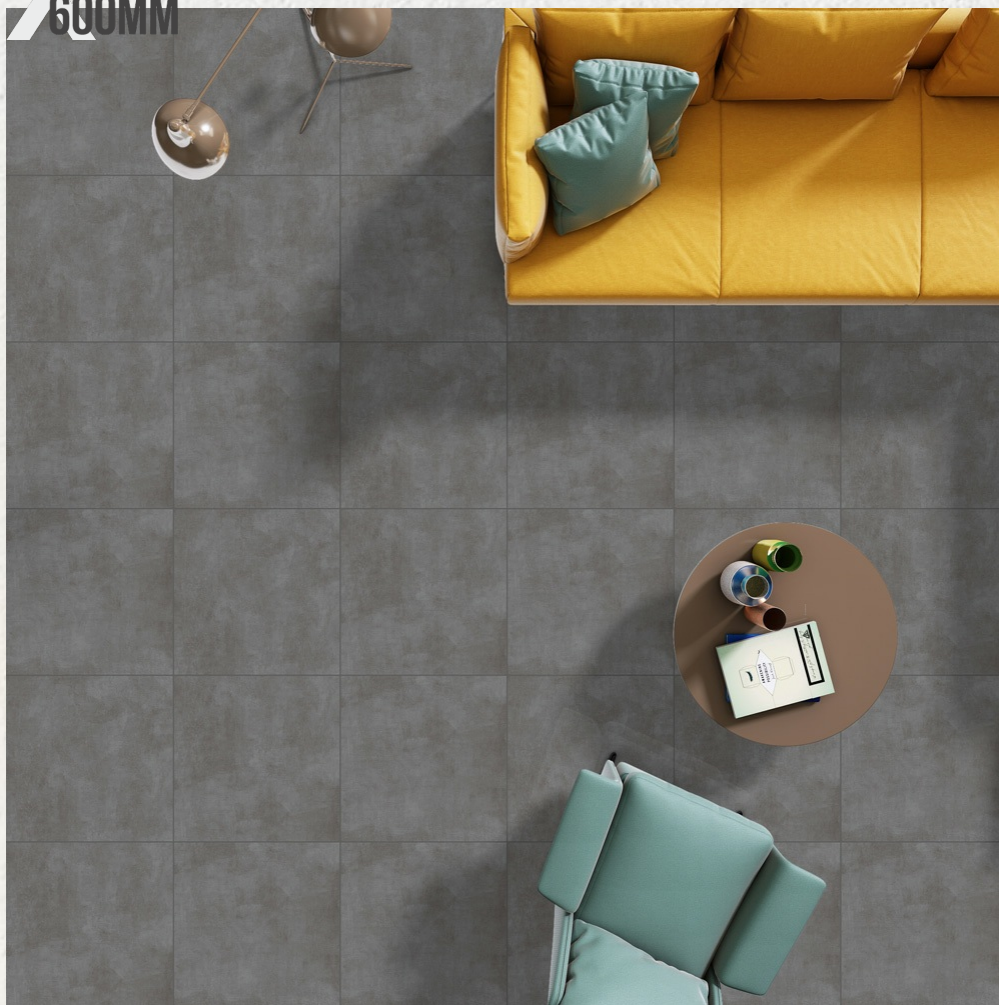

600
600MM

BOLONIA GRAFITO
FINISH : RUSTIC