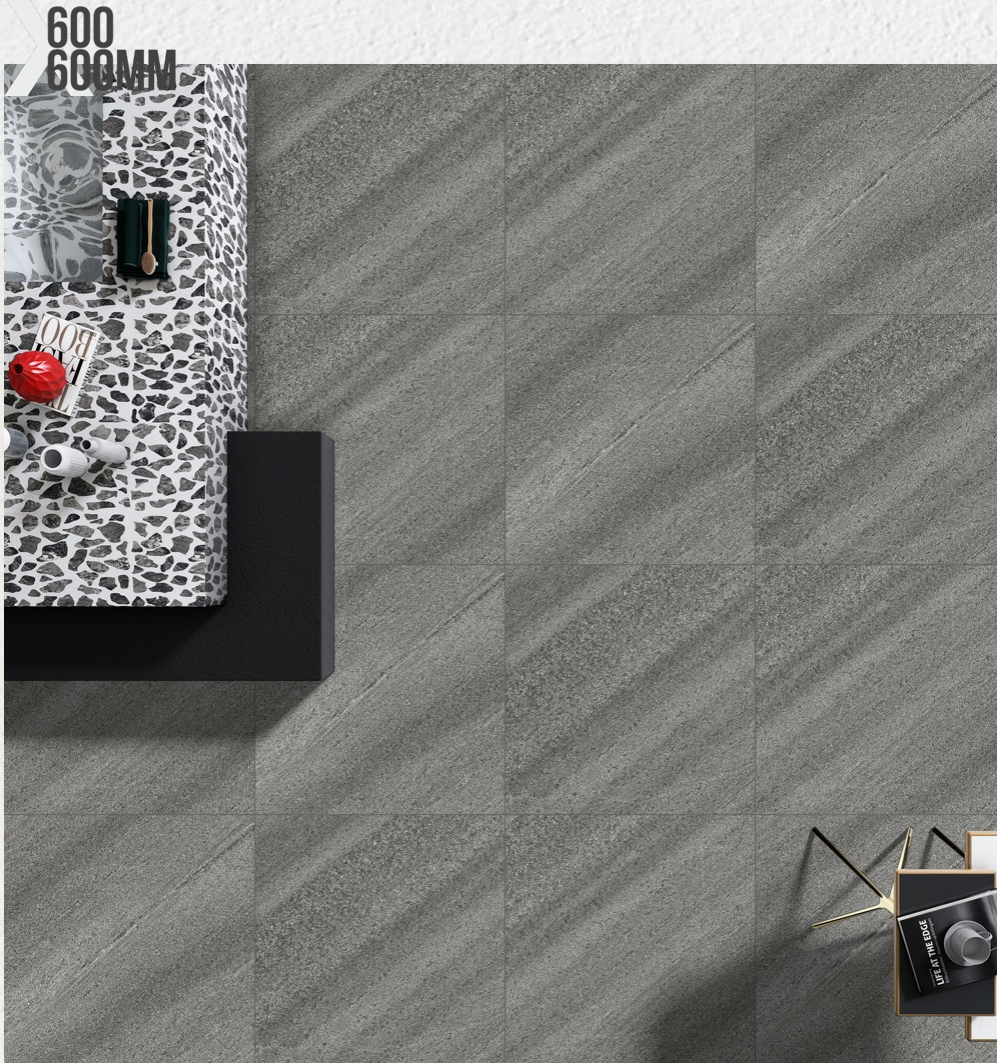

CARNELIAN GREY
FINISH: RUSTIC