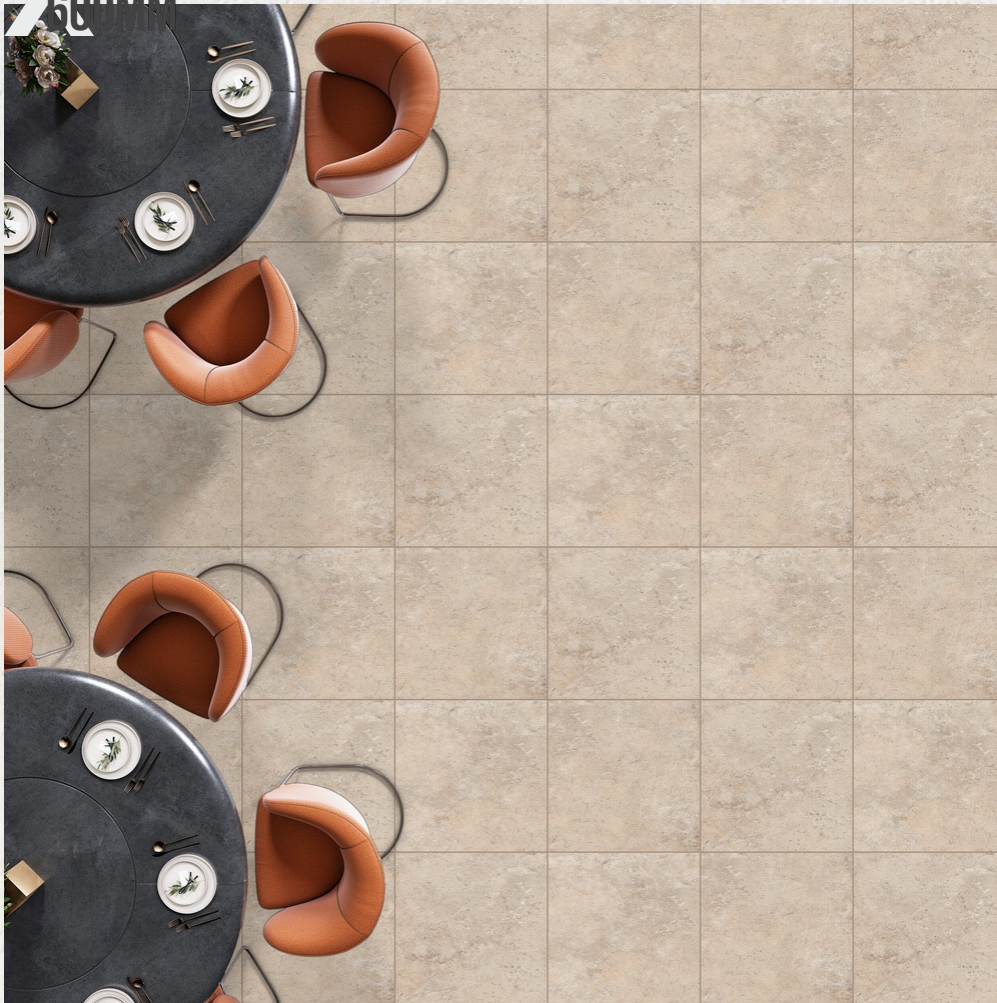

BOTTOCINO BEIGE CRACK
FINISH: RUSTIC

Random 4

600
600MM

BRESSIA SILVER
FINISH: RUSTIC

Random 4

600
600MM

CANYON BROWN
FINISH: RUSTIC

600
600MM