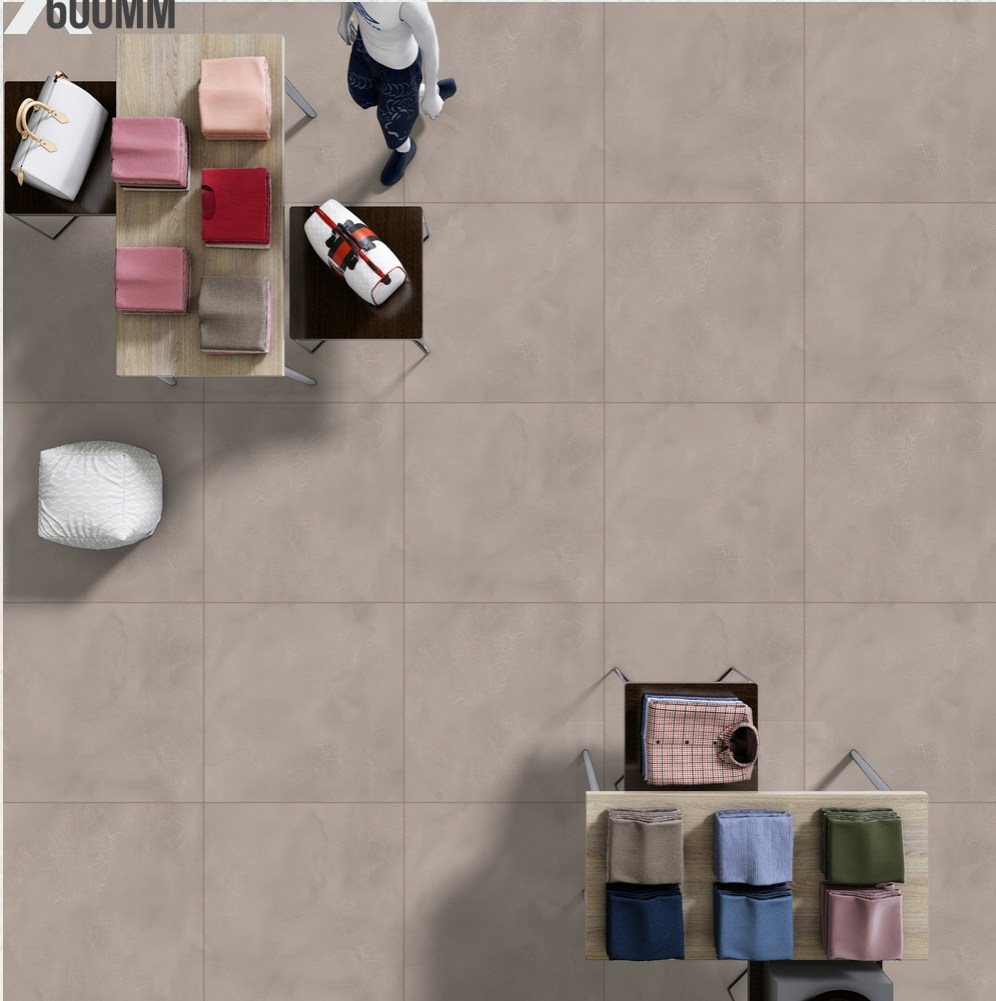

600
600MM

BLISTER BROWN
FINISH : RUSTIC

Random 3

600
600MM

BLISTER CHOCO
FINISH: RUSTIC

Random 3

600
600MM

BLISTER CREMA
FINISH: RUSTIC