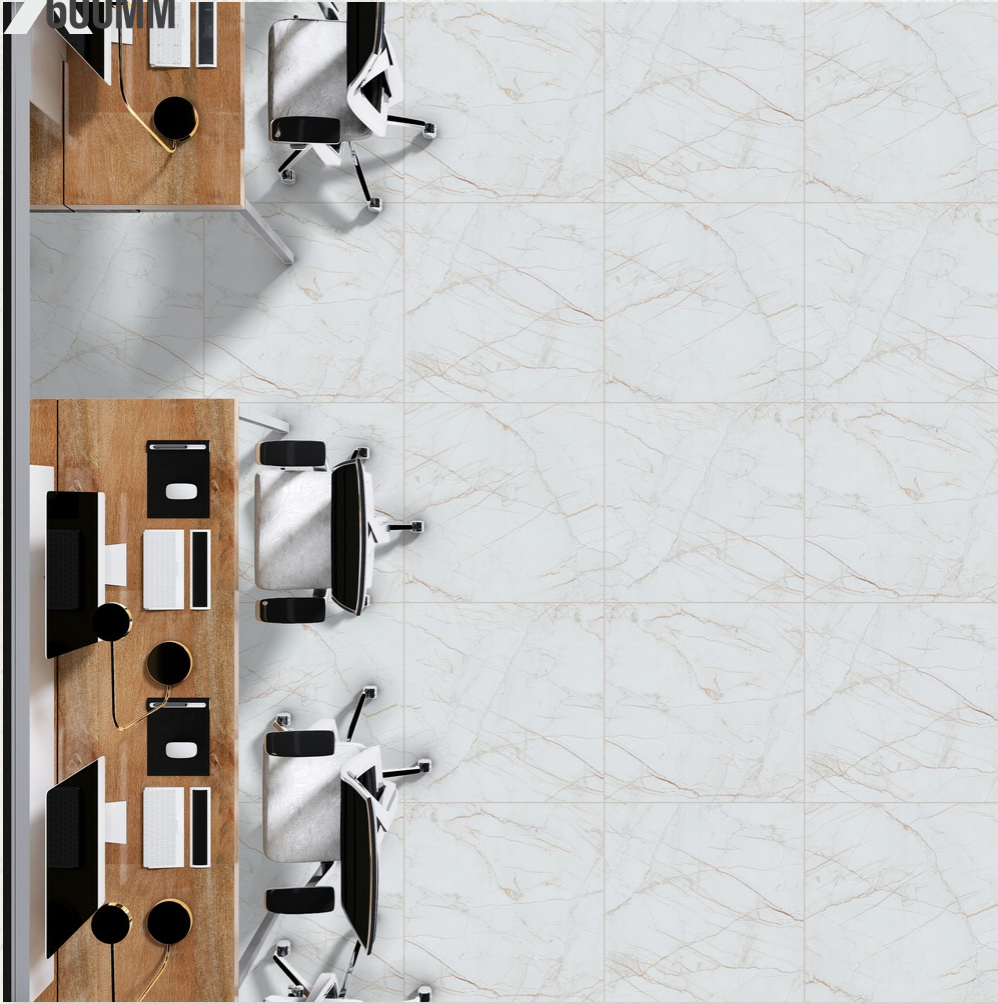

Random 3

600
600MM

CWM6013
FINISH: RUSTIC

Random 1

600
600MM

DEVILO CRACK
FINISH: RUSTIC

600
600MM

DOLCE BLANCO
FINISH : RUSTIC