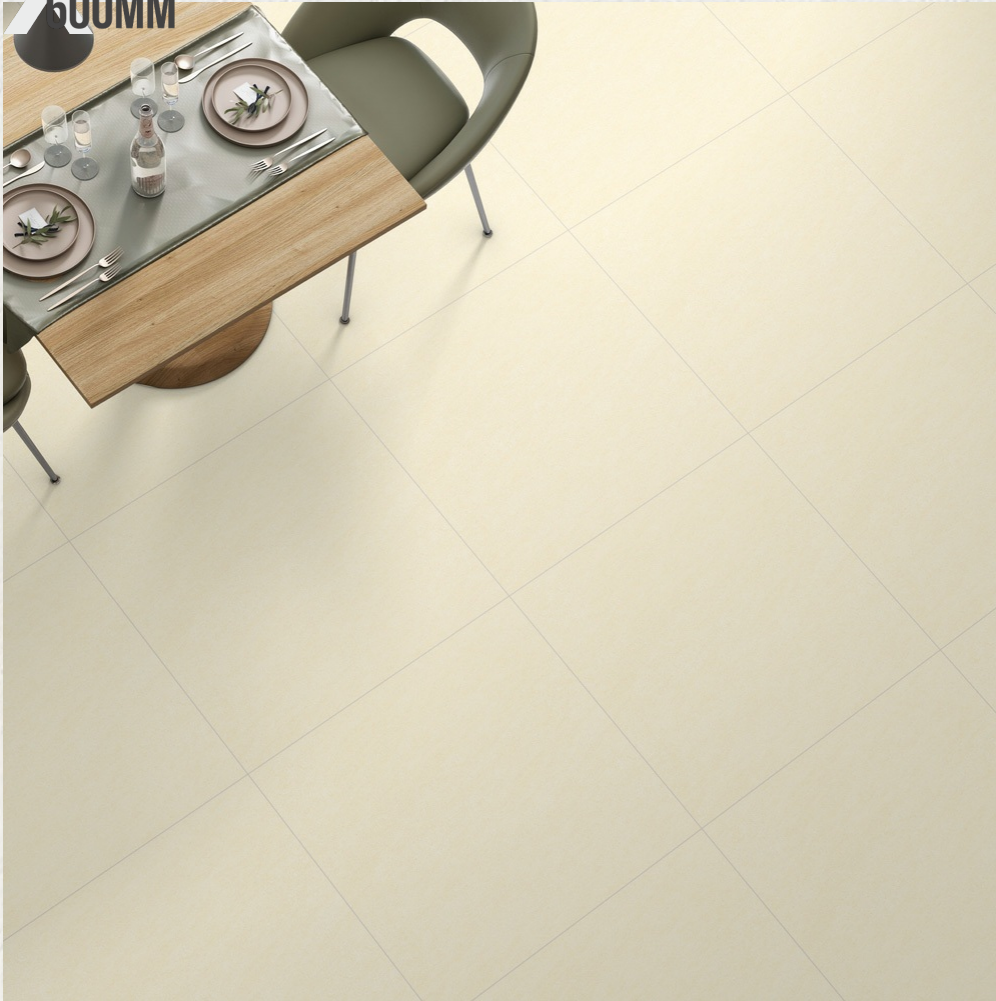

Random 1

600
600MM

MOROCON 009 HL
FINISH: RUSTIC

Random 1

**600
600MM**

MOROCON 009 LT
FINISH: RUSTIC

Random 1

600
600MM