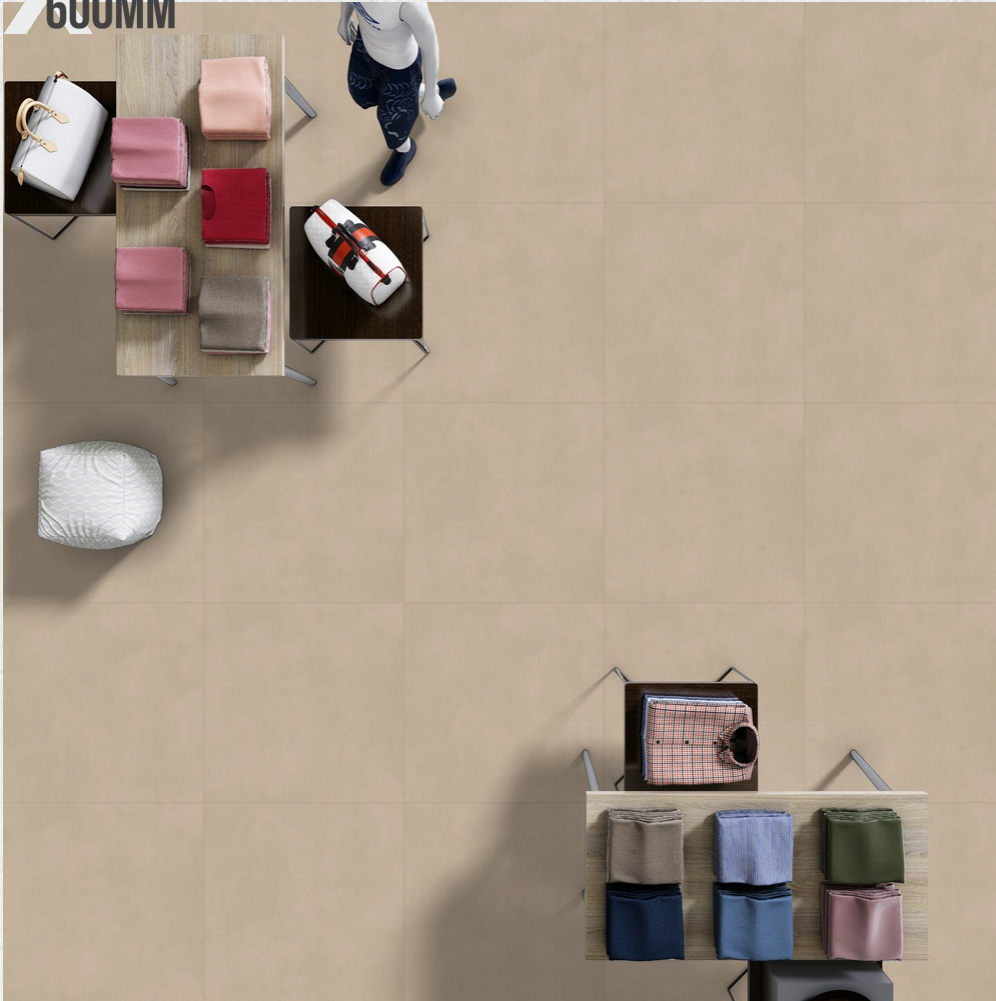

Random 3

600
600MM

BLISTER GRIS
FINISH : RUSTIC

Random 3

600
600MM

BOLONIA BEIGE
FINISH: RUSTIC

600
600MM

BOLONIA BROWN
FINISH : RUSTIC