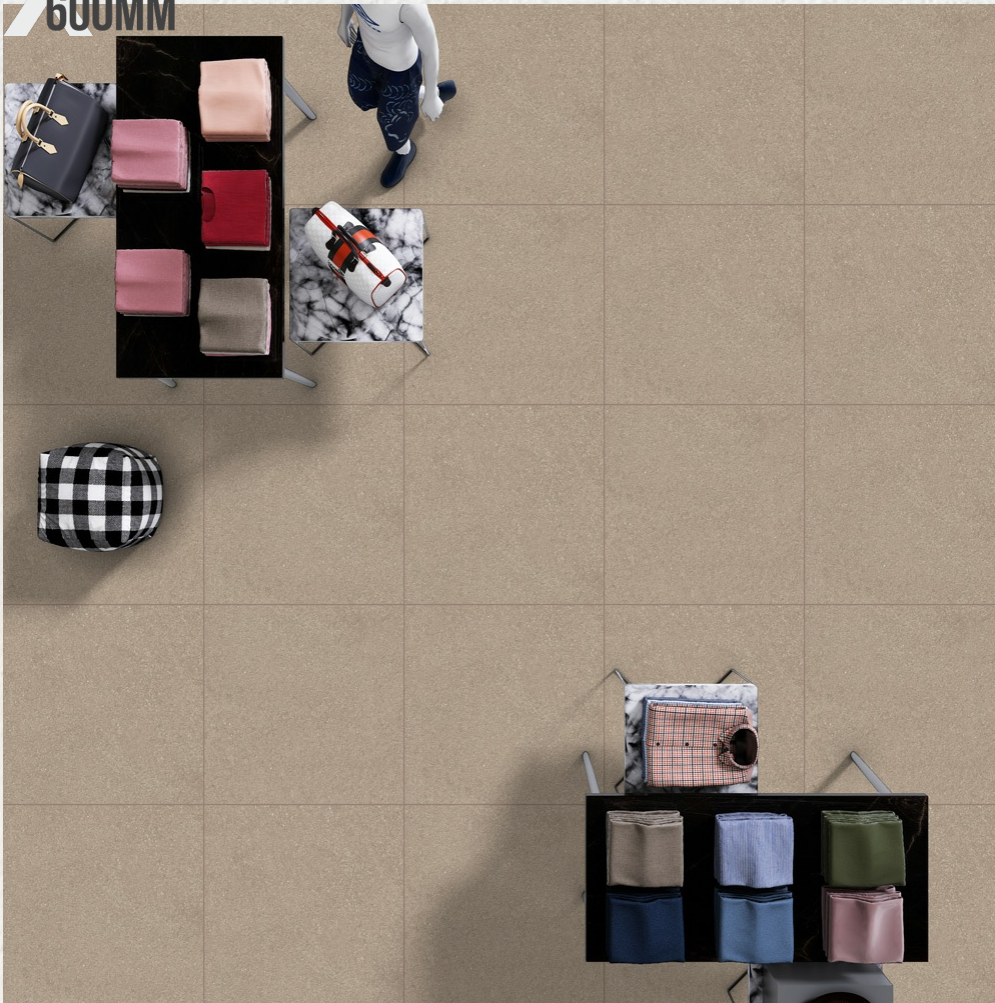

Random 3

600
600MM

EXPLORER DARK GREY
FINISH: RUSTIC

Random 1

600
600MM

GARNET BIANCO
FINISH: RUSTIC

Random 3

600
600MM