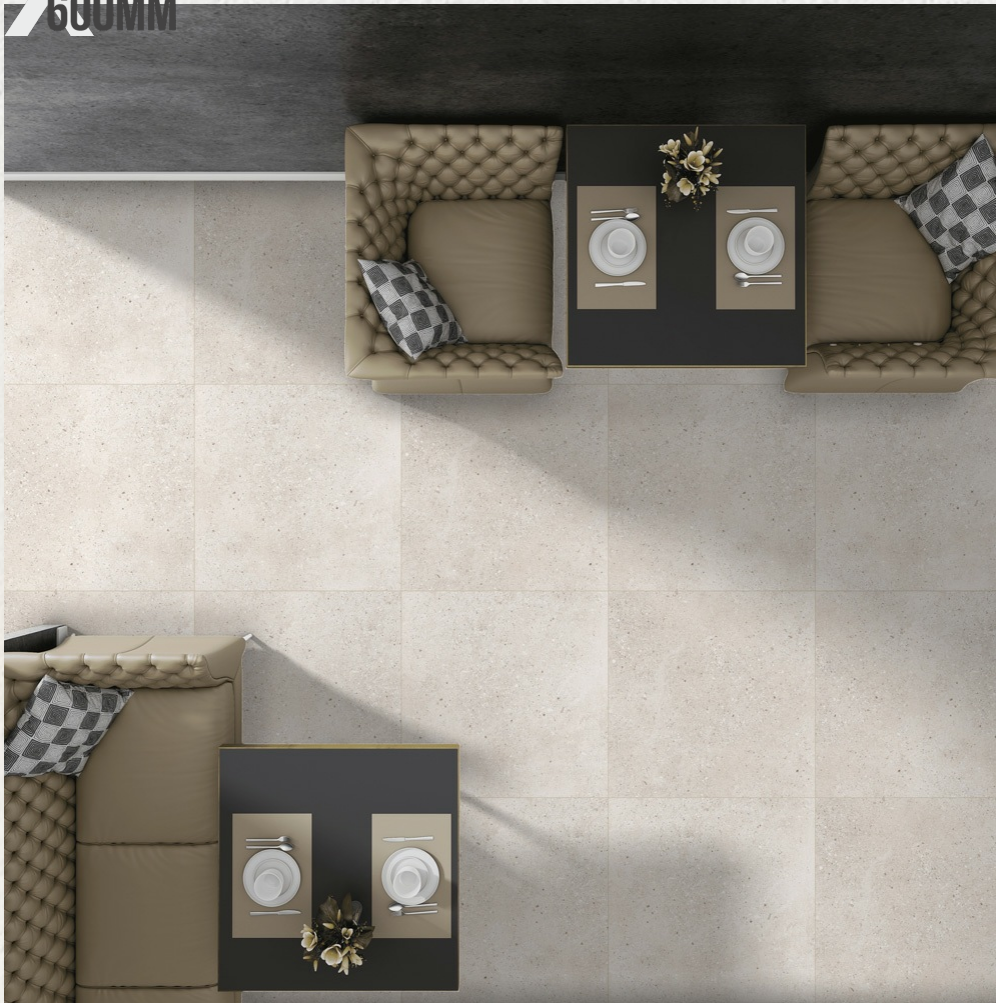

PARKER ROSE
FINISH: RUSTIC

Random 3

600
600MM

PERIDOT BROWN
FINISH: RUSTIC

Random 3

600
600MM

PERIDOT CREMA
FINISH: RUSTIC

Random 3