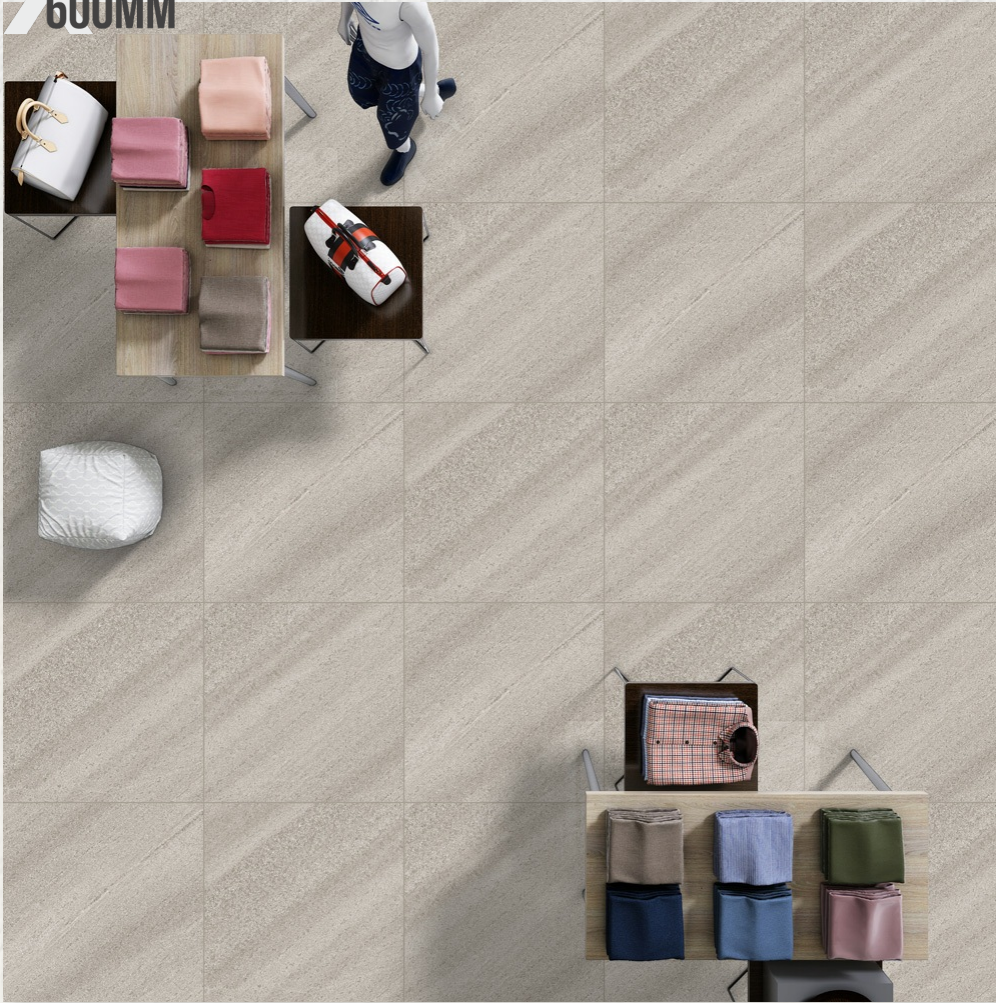

600
600MM

CARNELIAN BROWN
FINISH: RUSTIC