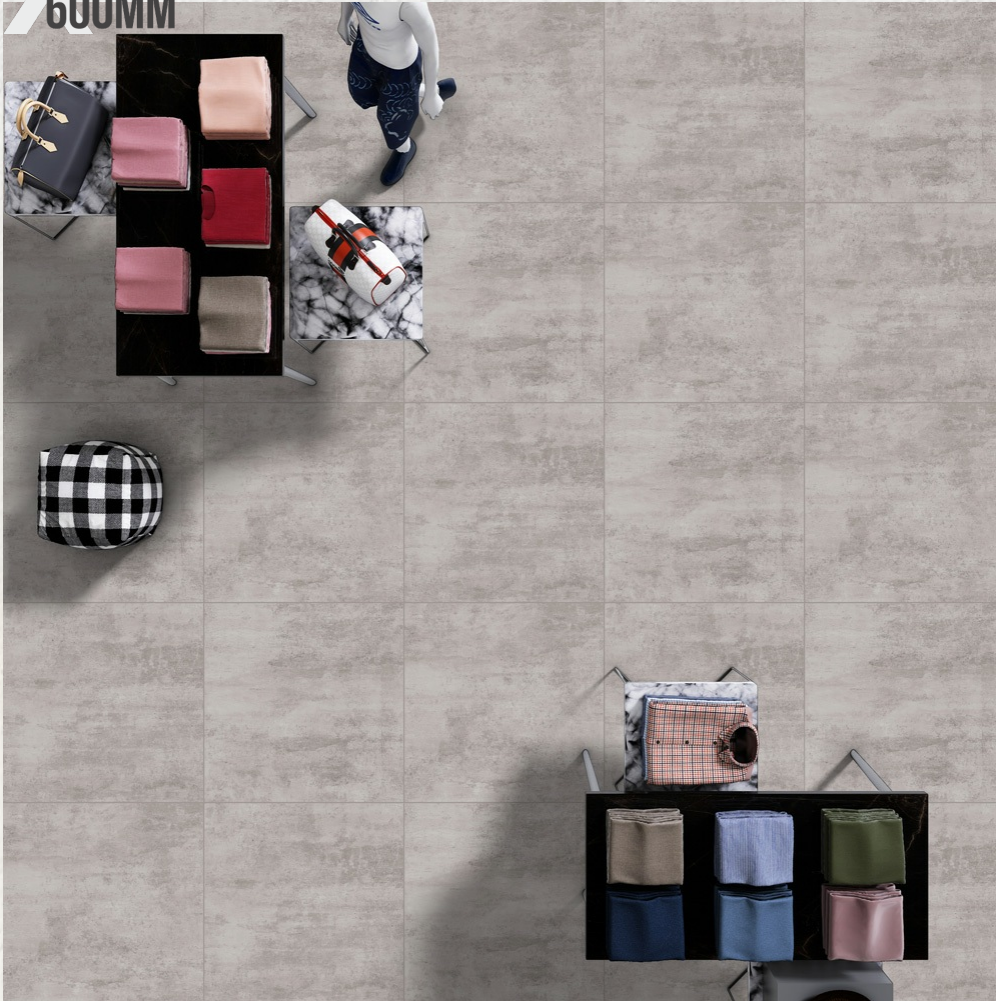

600
600MM

CEMENTO CREMA
FINISH : RUSTIC