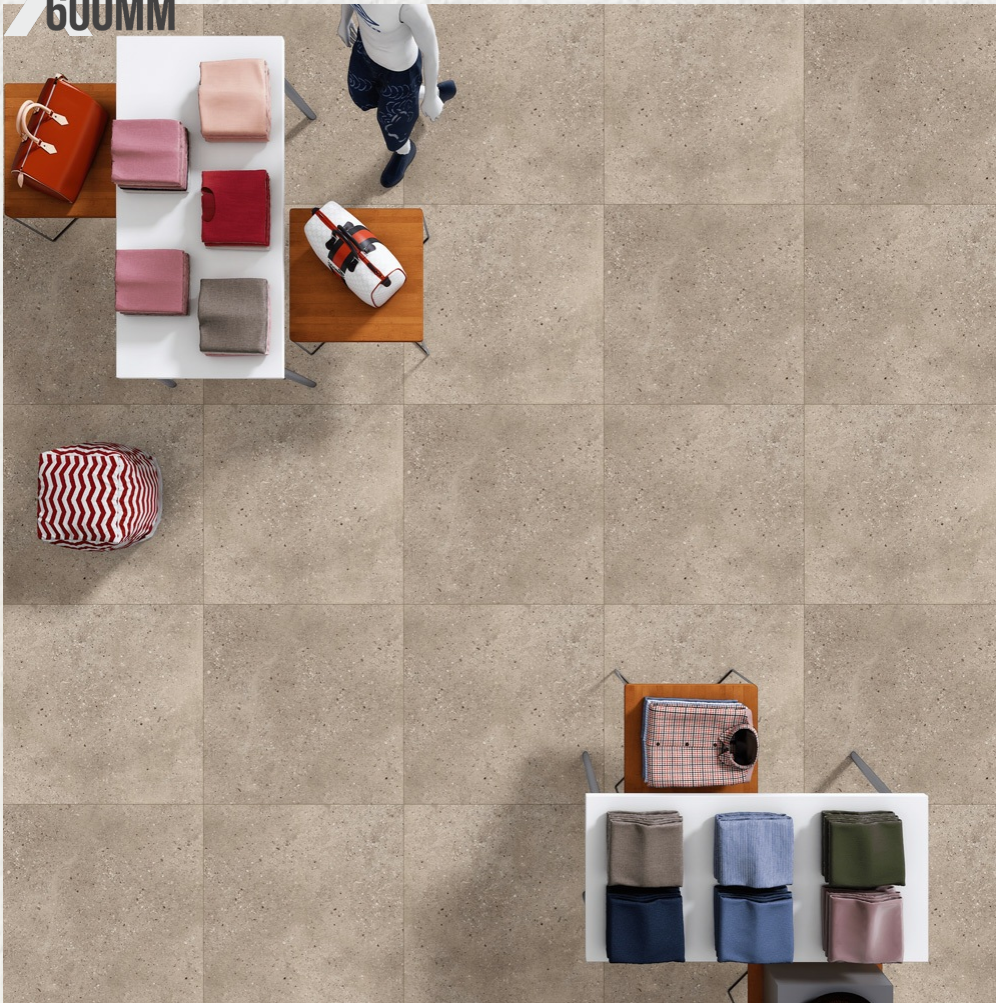

600
600MM

PARKER BROWN
FINISH: RUSTIC