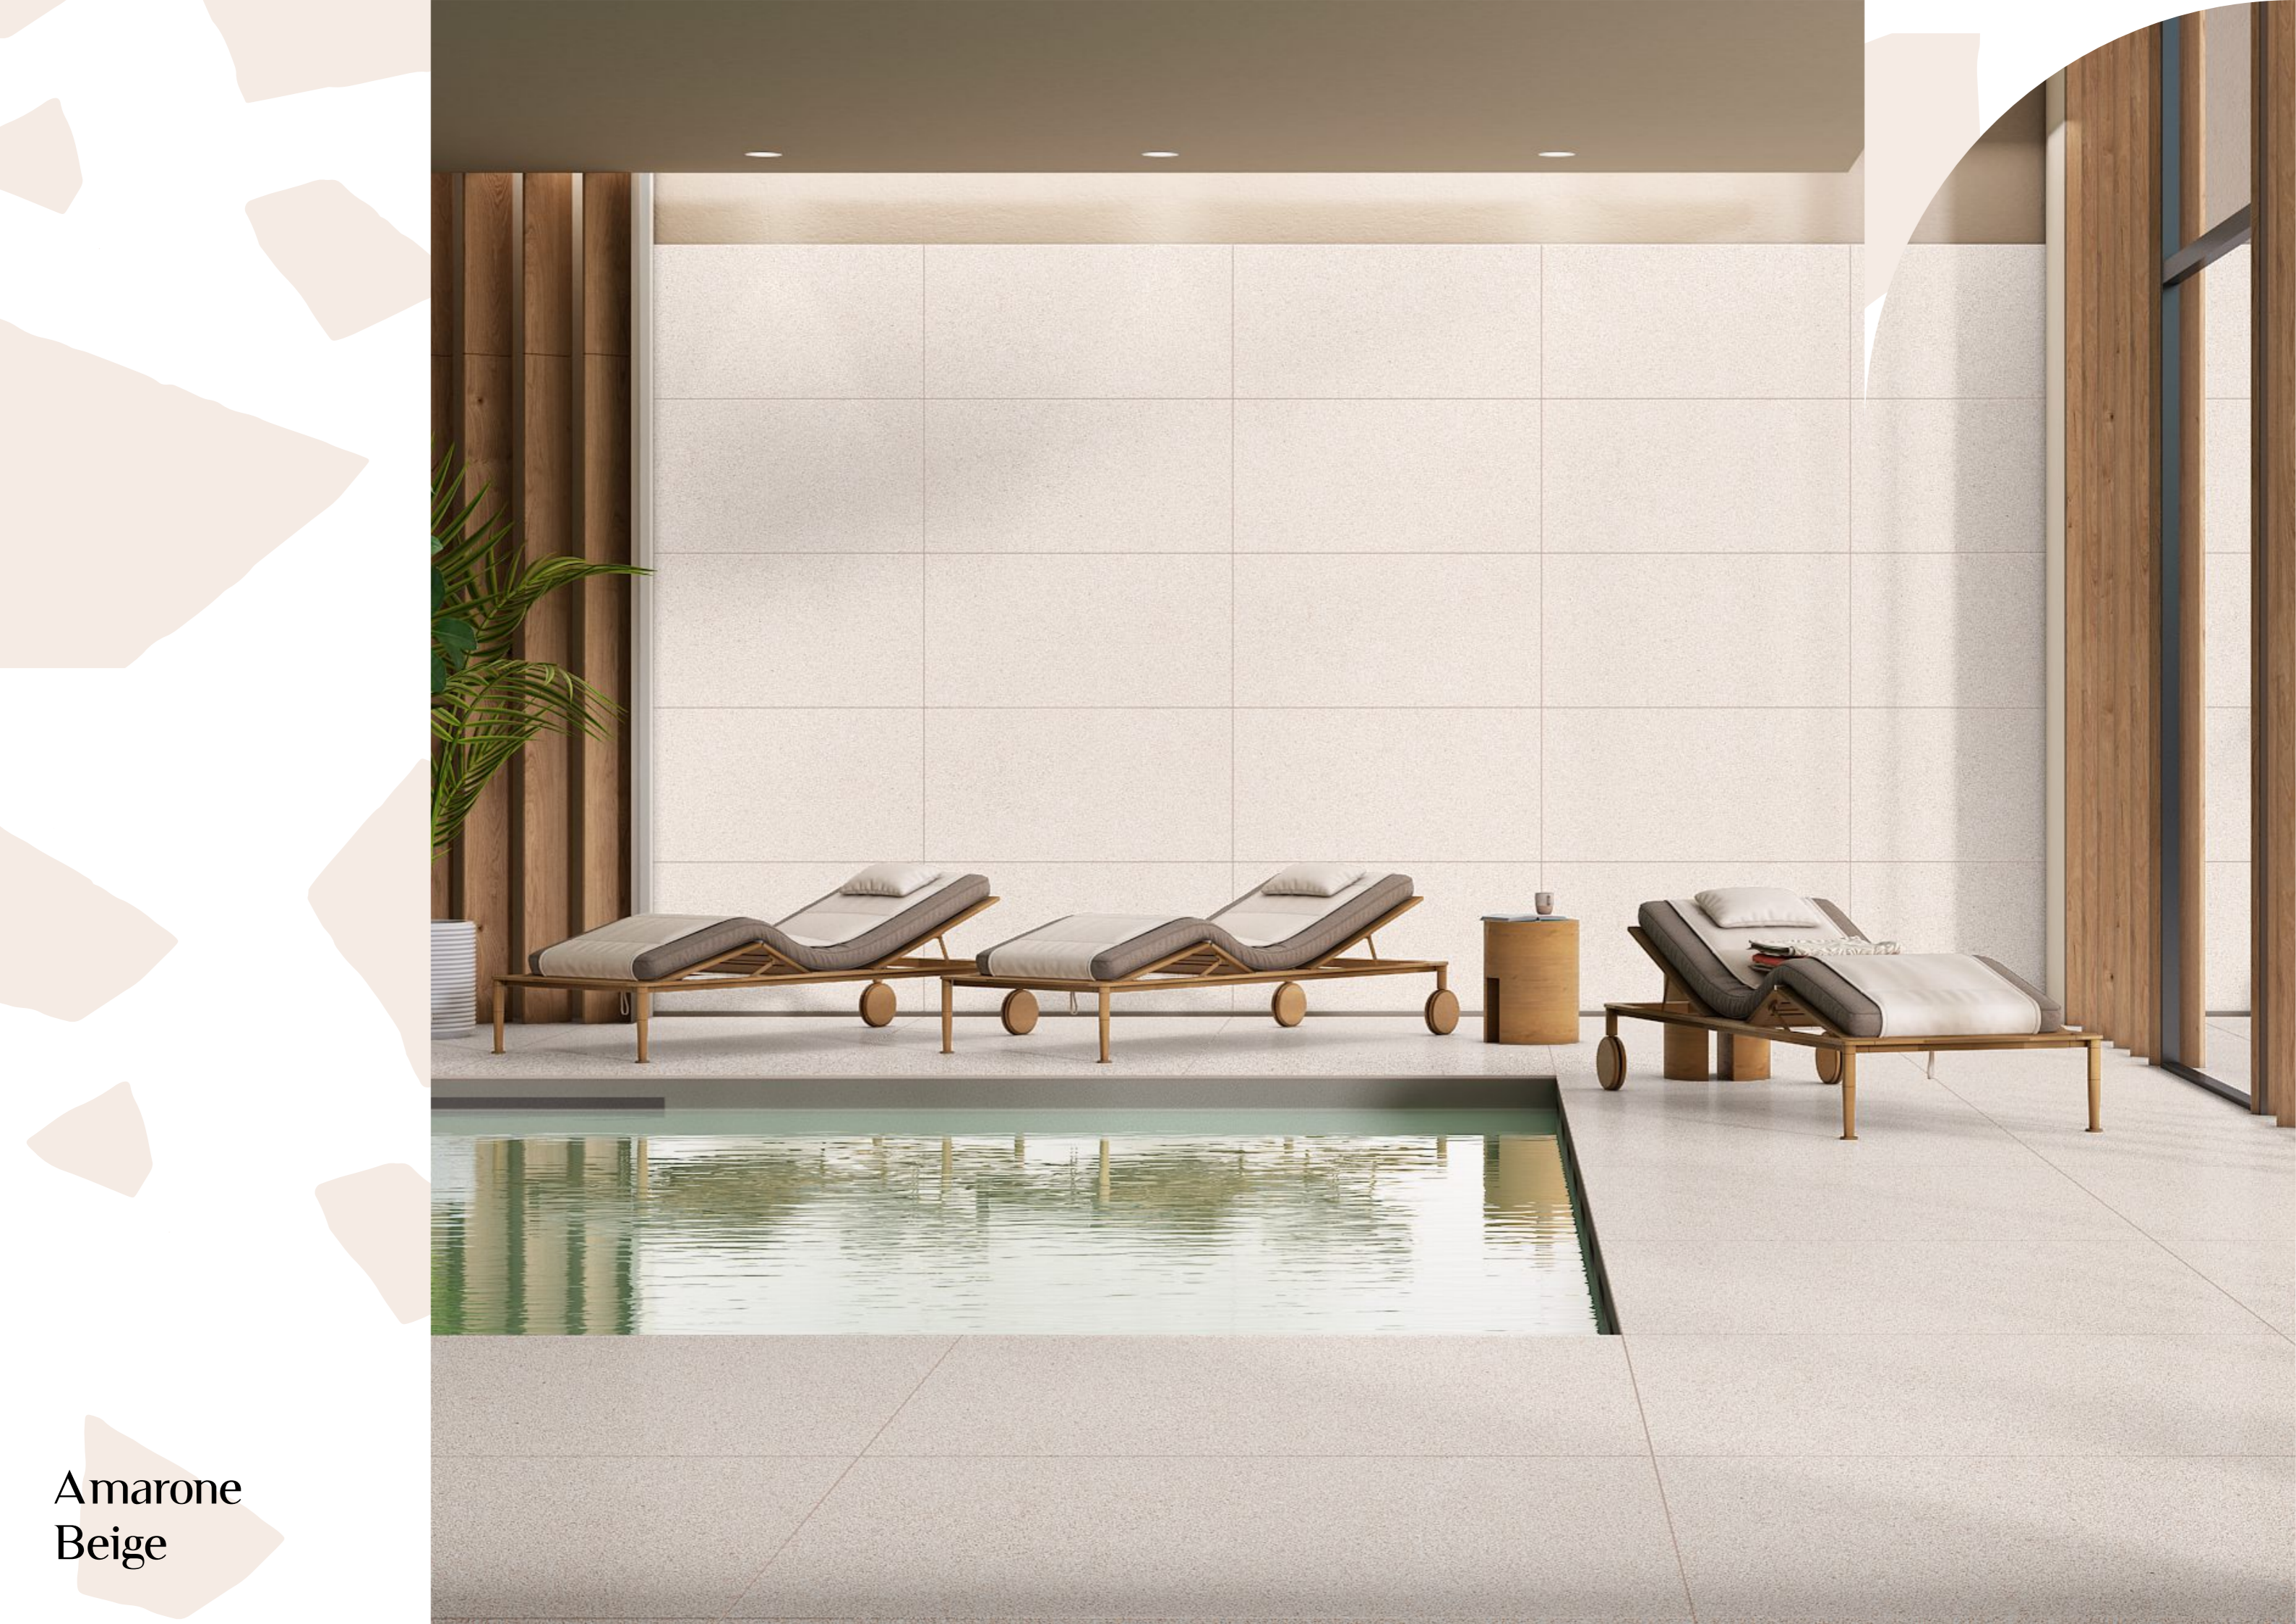

The
journey
into
creat-
ivity

Terrazzo Collection

600x1200 mm

Amarone
Beige

Amarone
Beige

Amarone
Beige

Size
600x1200 mm

Surface
High Glossy