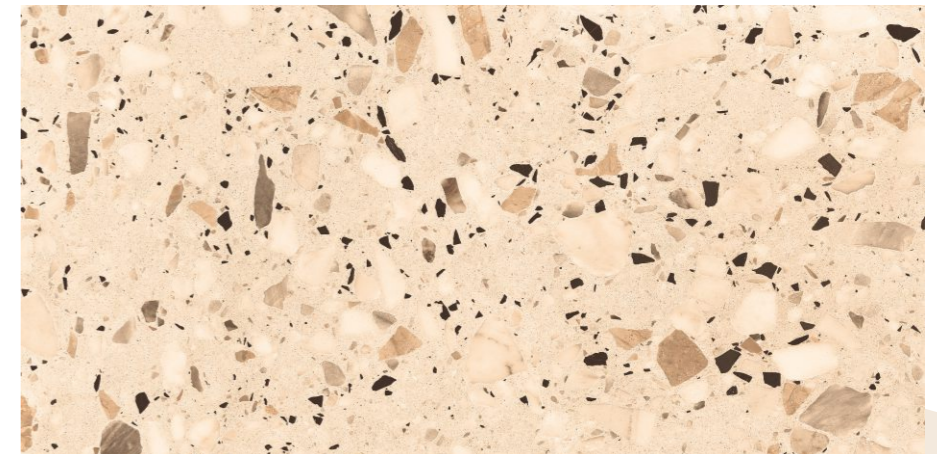

Terracora
Beige