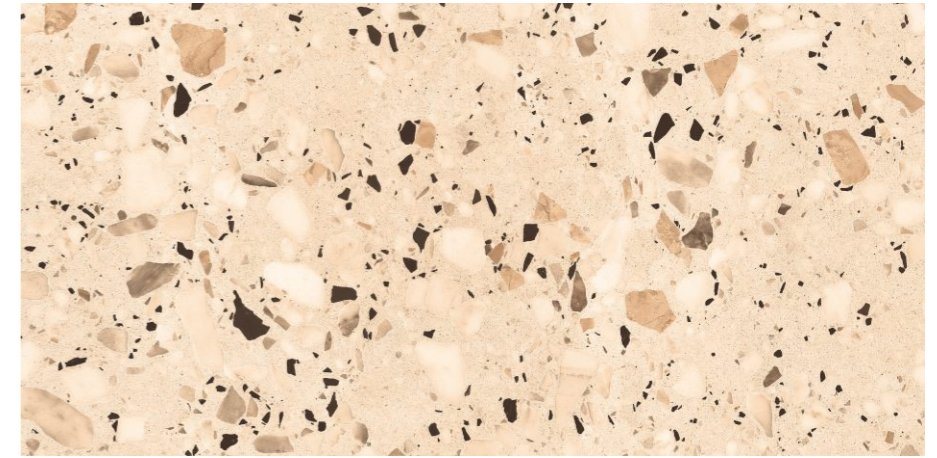

Terracora
Beige