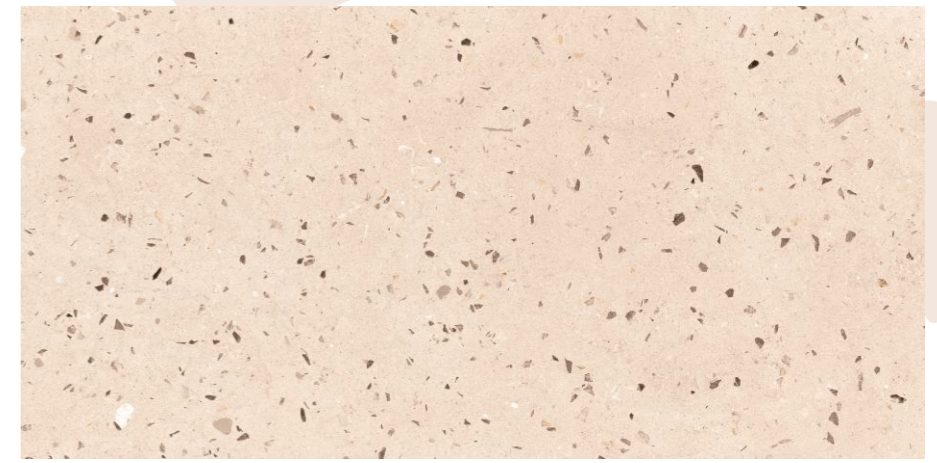

Size
600x1200 mm

Surface
High Glossy

Random
03