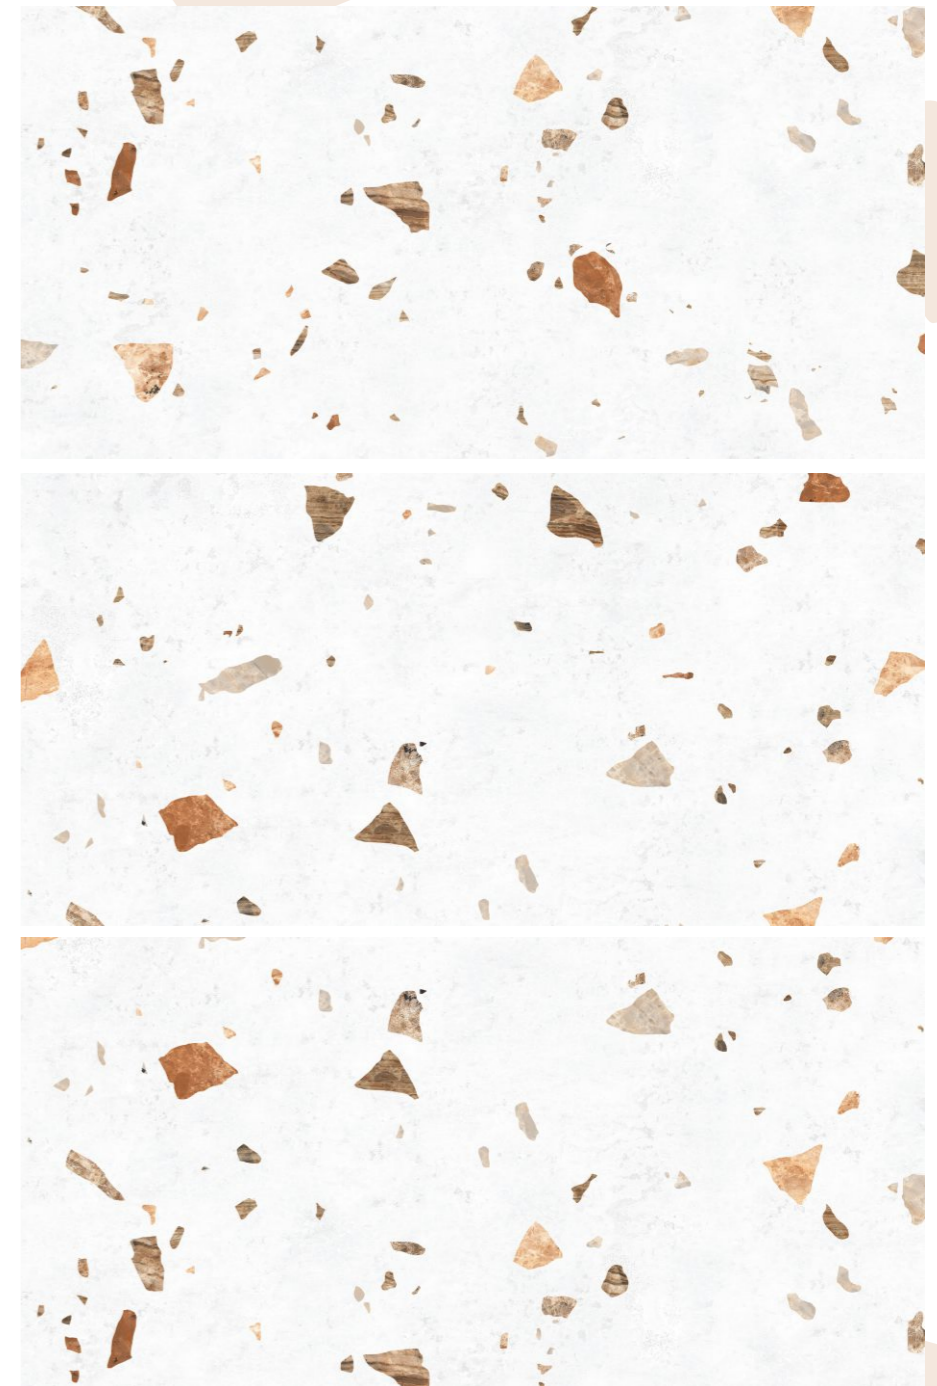

SIYARAM
superficie di qualità