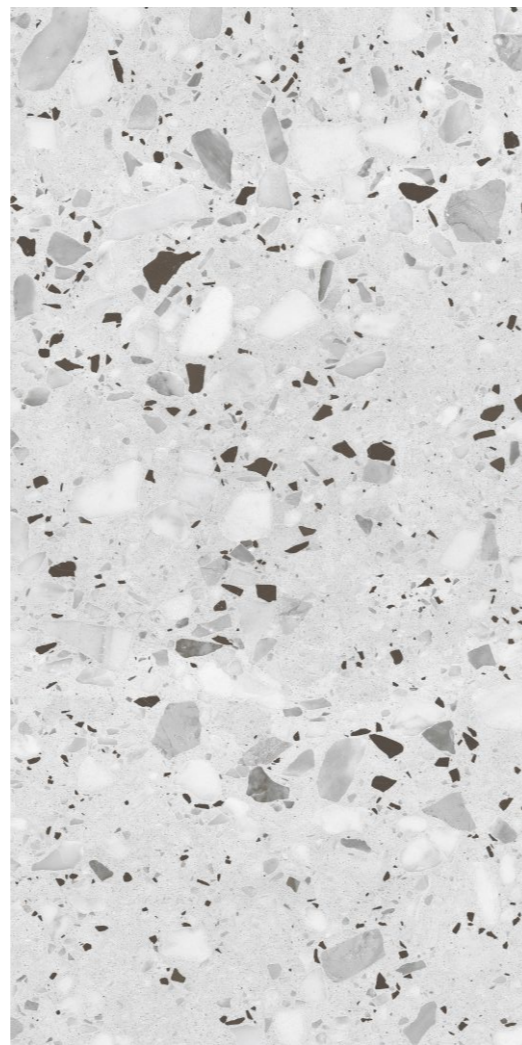

Terracora
Beige

Size
600x1200 mm

Surface
High Glossy

Random
03

Terracora
Beige

Available Colors

**Terracora
Grey**

Size
600x1200 mm