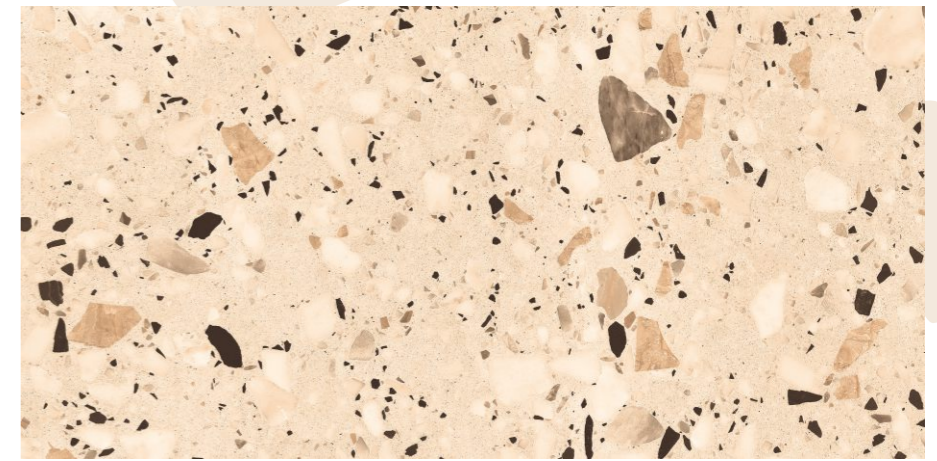

Terracora
Beige