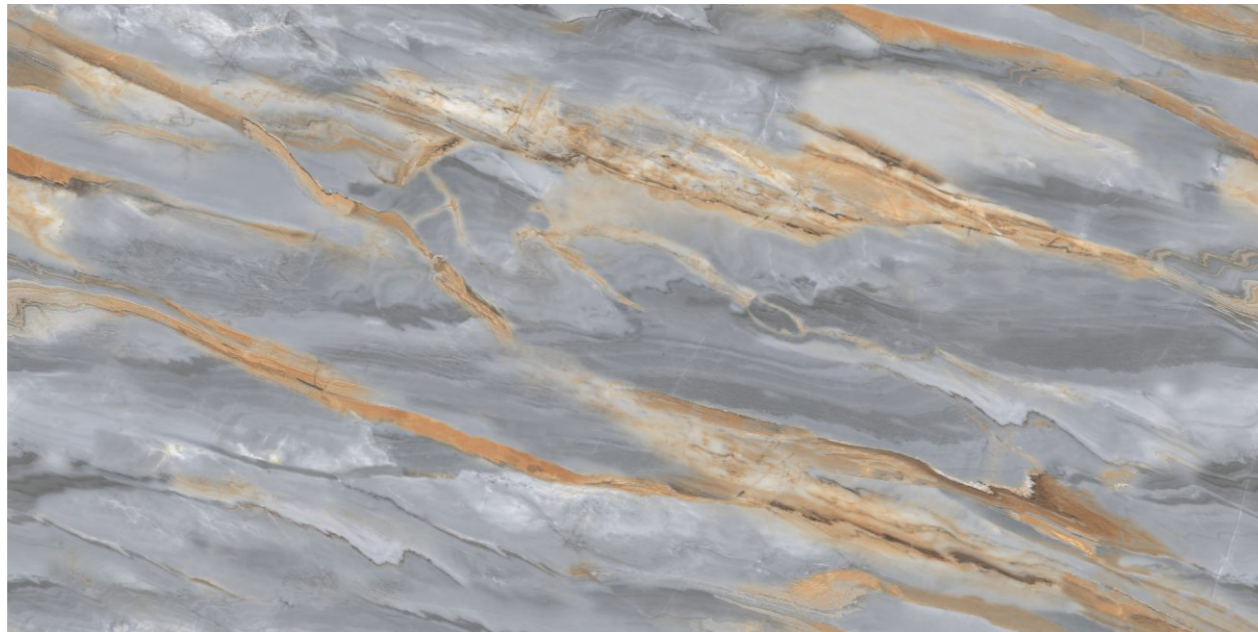

Aurora Azul

▶ Size:
600x1200mm

▶ Finish:
Endless

▶ Random:
04