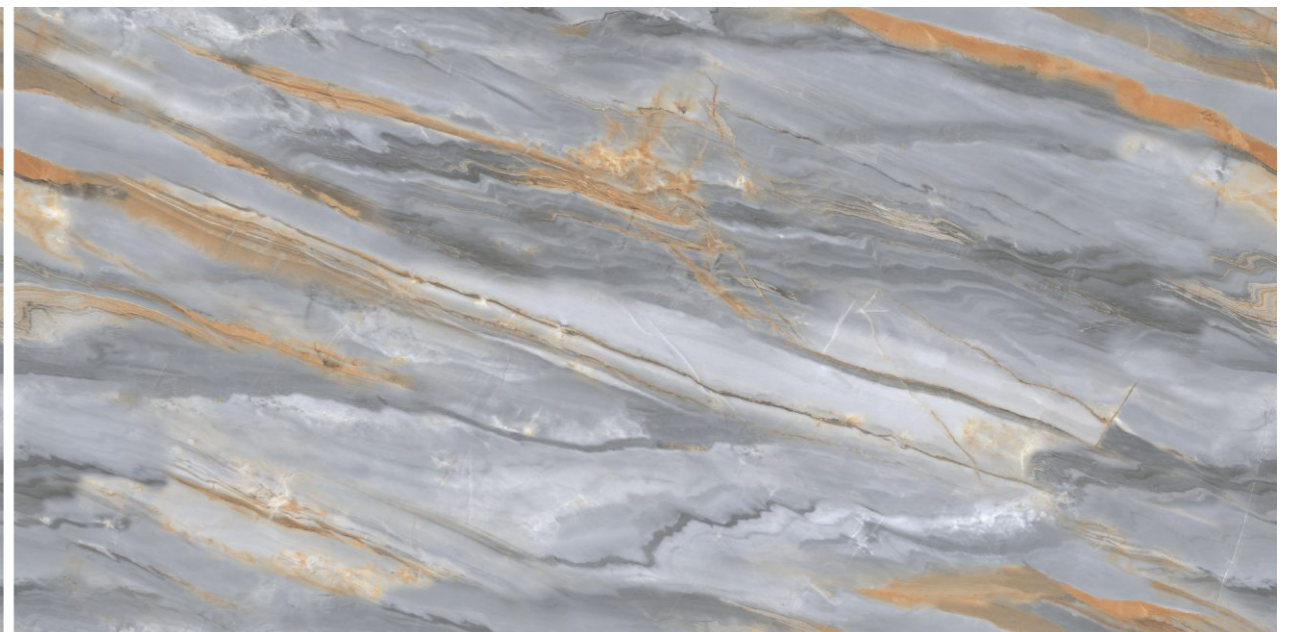

Aurora Azul

▶ Size:
600x1200mm

▶ Finish:
Endless

▶ Random:
04