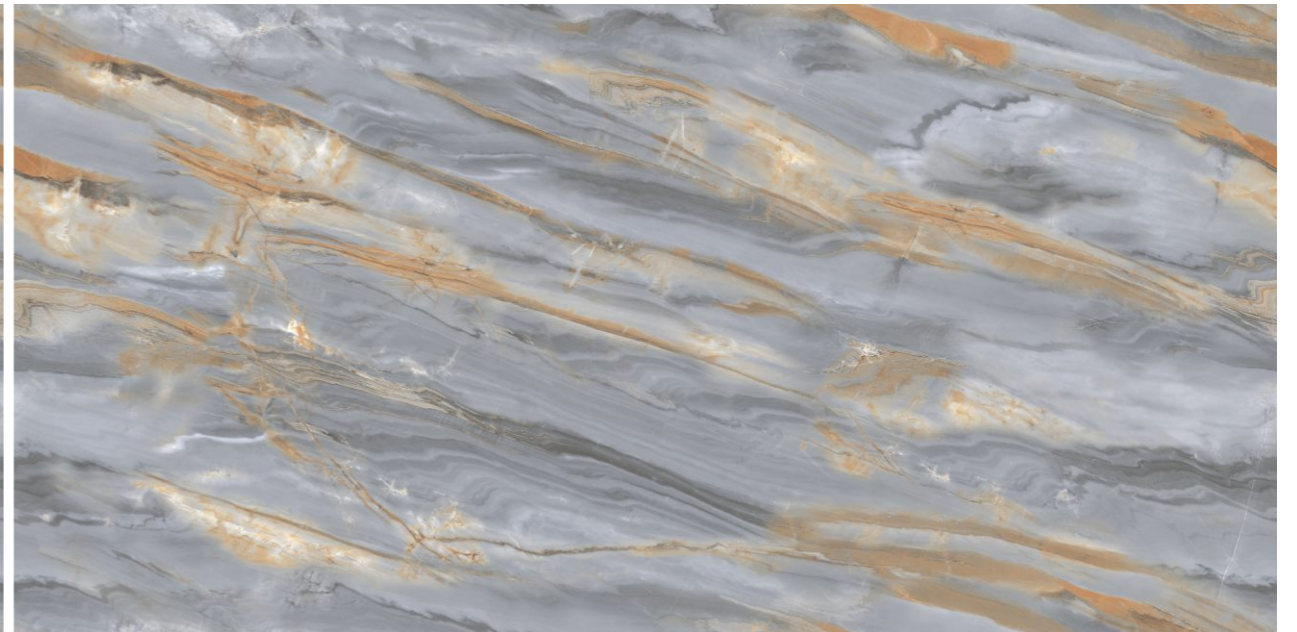

Aurora Azul

▶ Size:
600x1200mm

▶ Finish:
Endless

▶ Random:
04