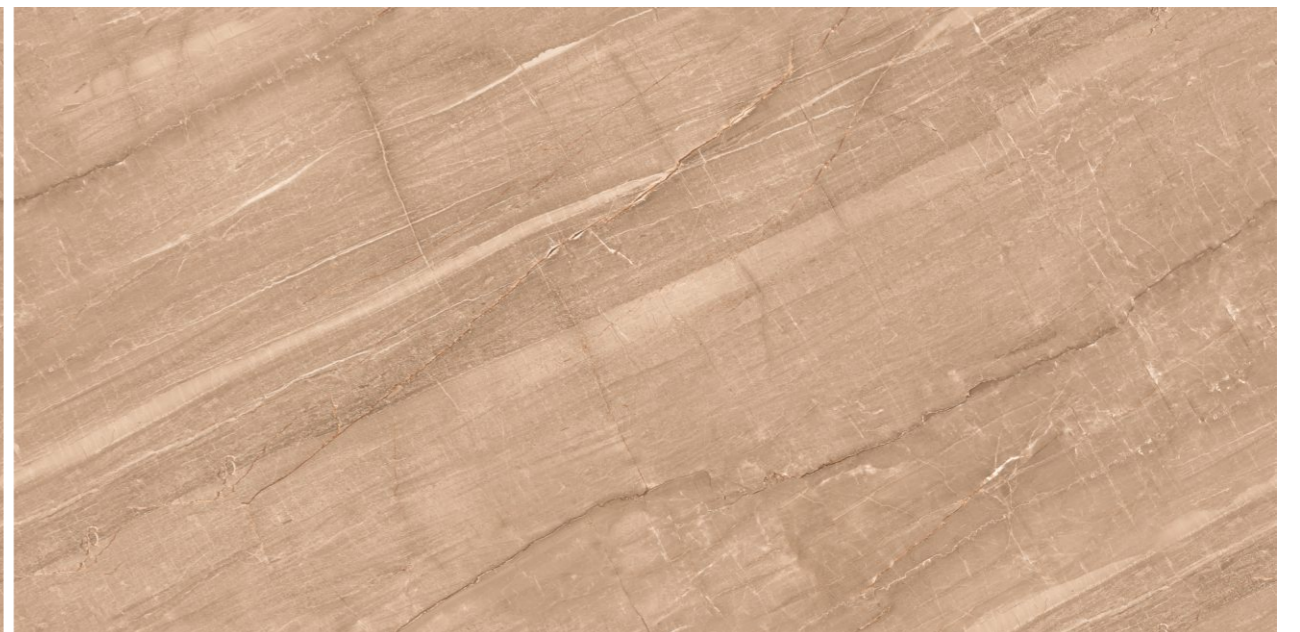

Perlino Moca

▶ Size:
600x1200mm

▶ Finish:
Endless

▶ Random:
03