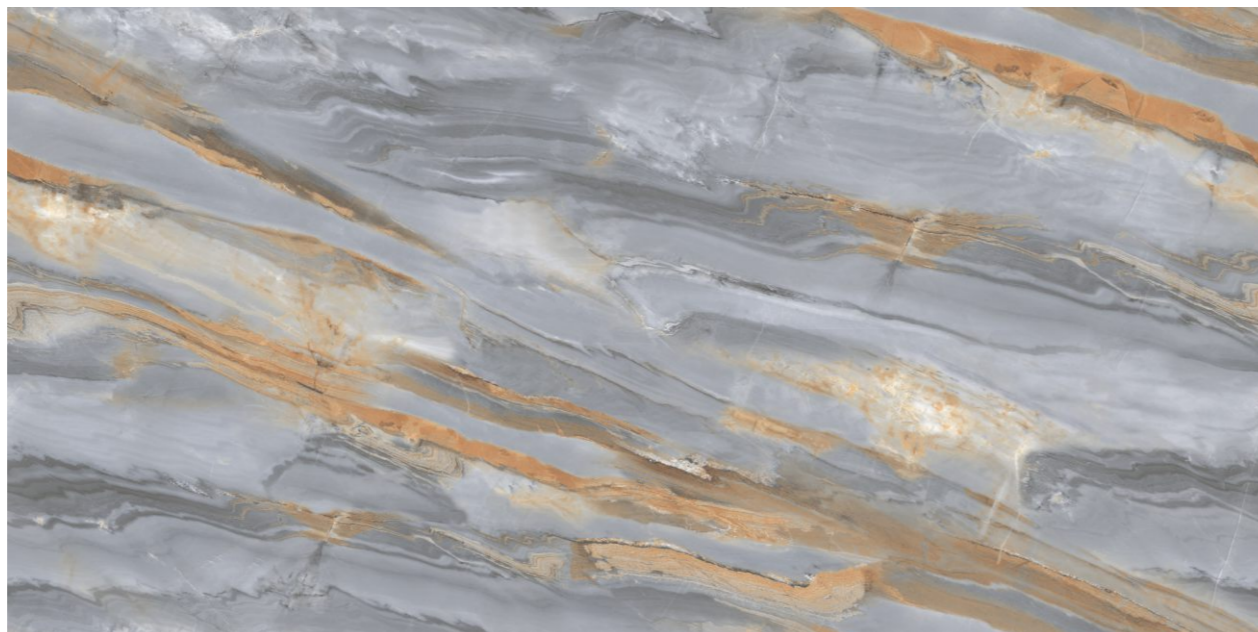

Aurora Azul

▶ Size:
600x1200mm

▶ Finish:
Endless

▶ Random:
04