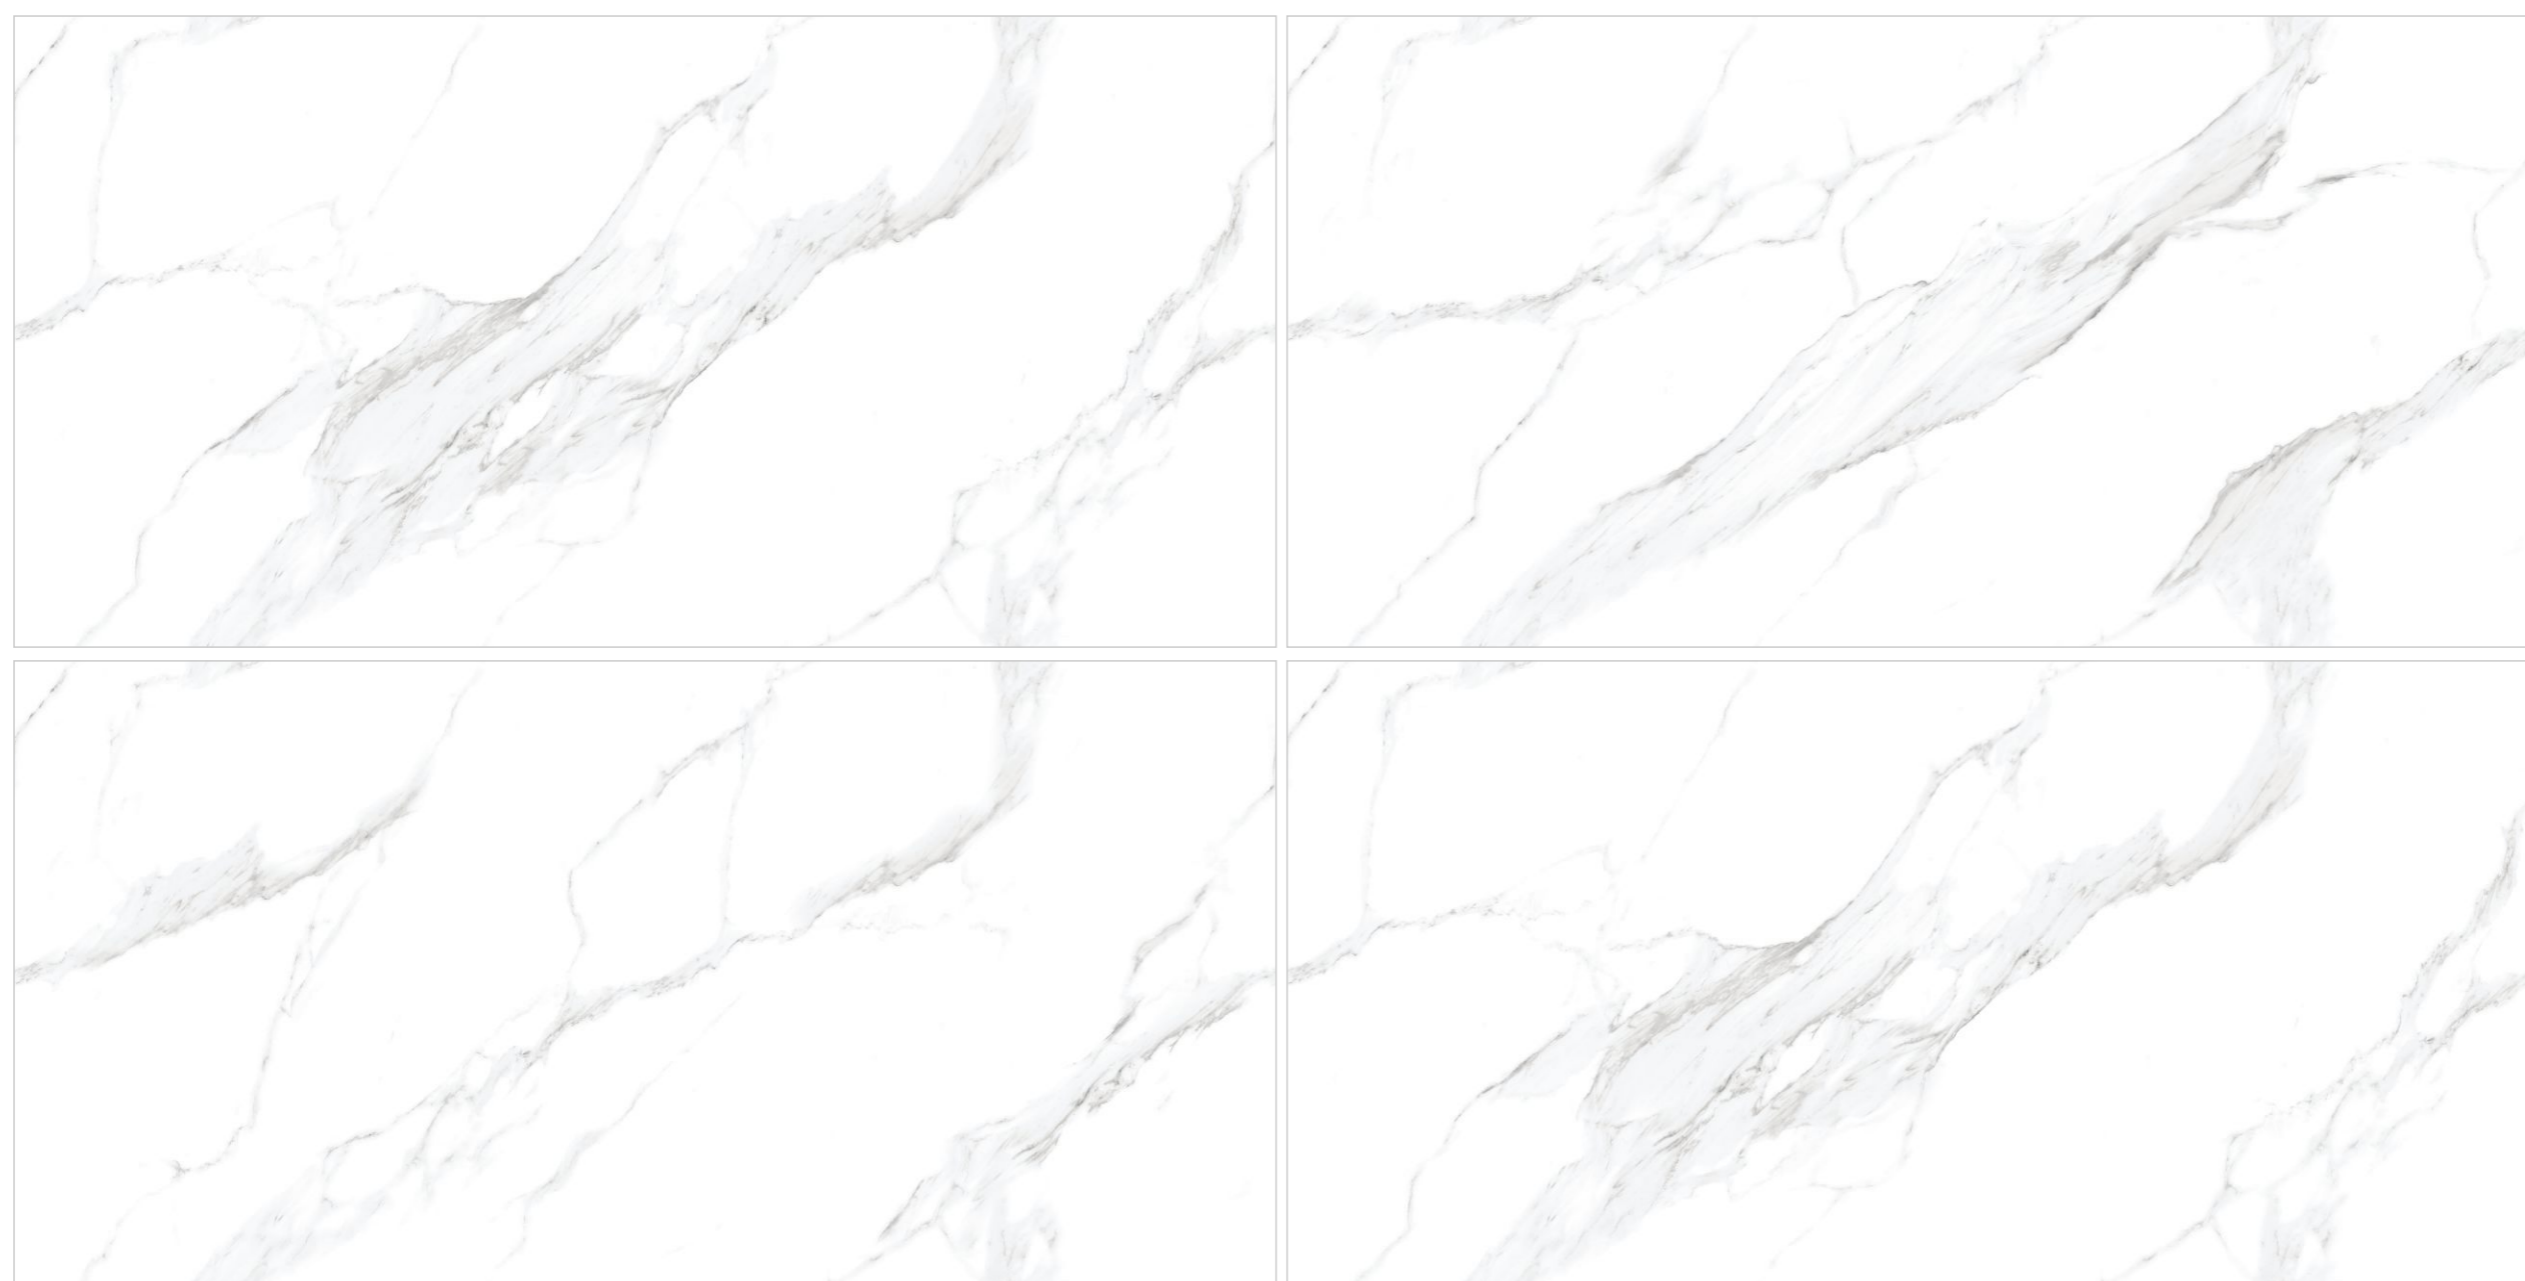

Milano Grey

Size: 600x1200mm

Finish: Endless

Random: 04