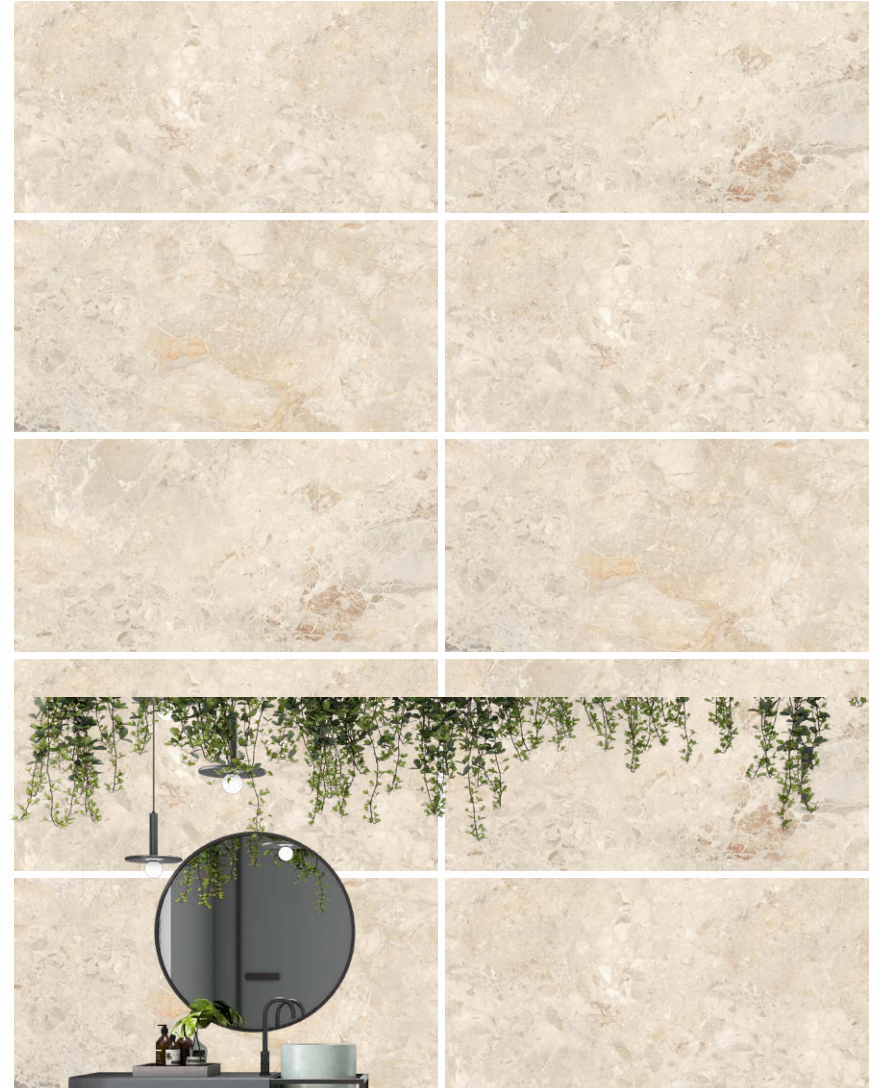

BRESCIA TRUSTED
series