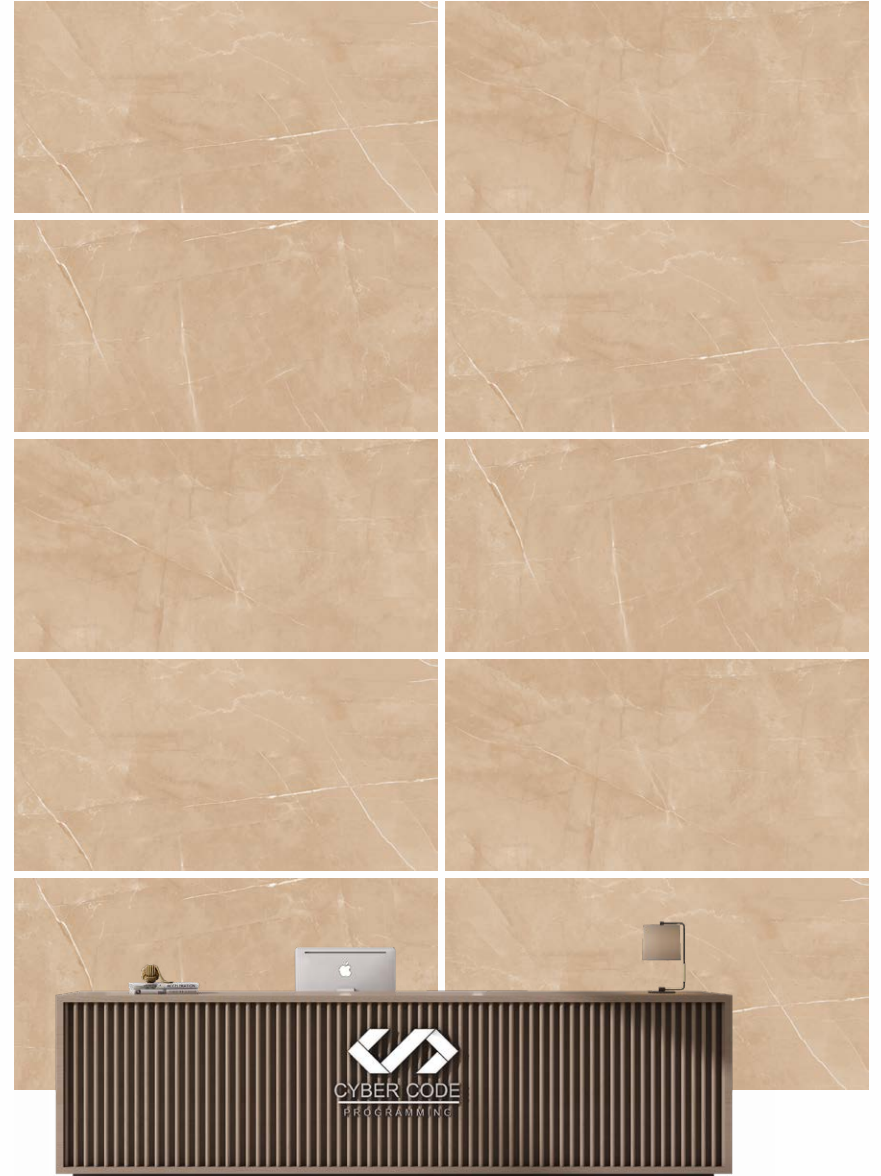

600 x 1200 mm - GLOSSY
Random : 3

OXID
series

EMBRACE THE BEAUTY OF NATURAL MARBLE

600 x 1200 mm - GLOSSY

**PALPIS
BEIGE**

600 x 1200 mm - GLOSSY
Random : 3

**PALPIS
BROWN**

PALPIS
series