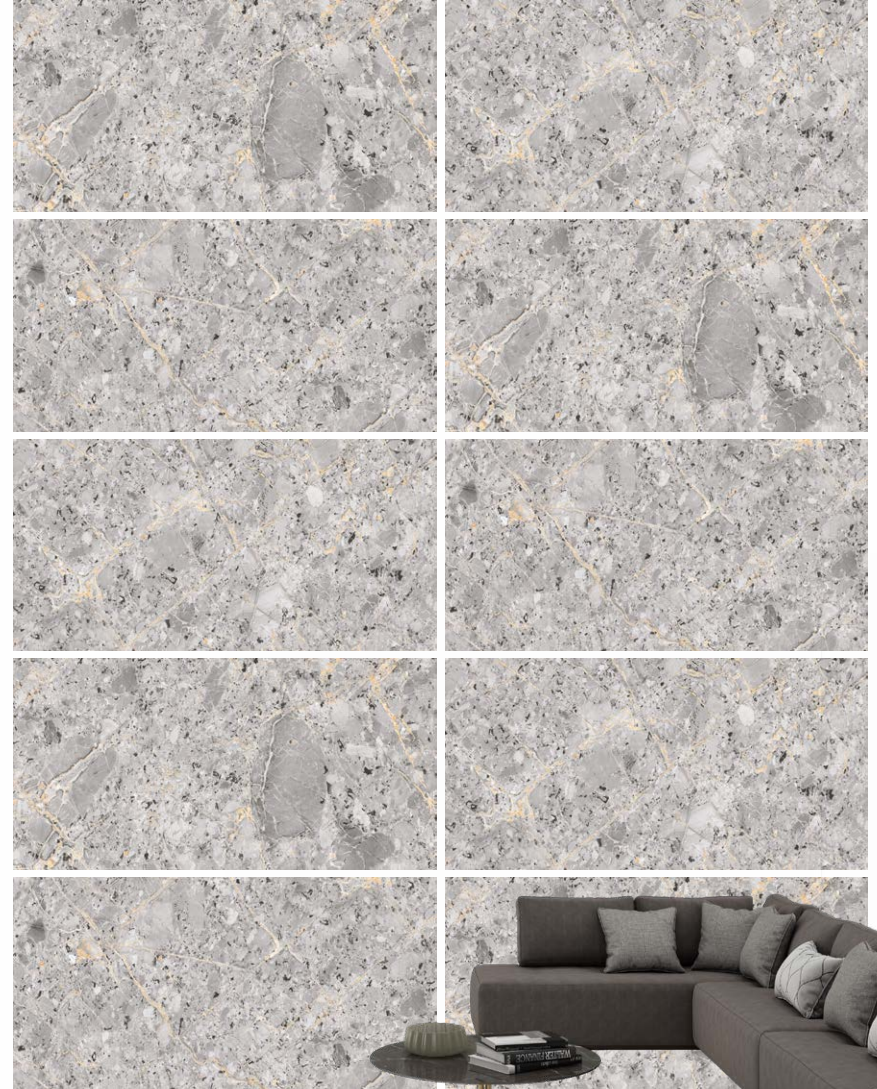

600 x 1200 mm - GLOSSY

DENESIO

600 x 1200 mm - GLOSSY
Random : 3

DENESIO
series

EMBRACE THE BEAUTY OF NATURAL MARBLE

600 x 1200 mm - GLOSSY

**DOMUS
GREY**

600 x 1200 mm - GLOSSY
Random : 3