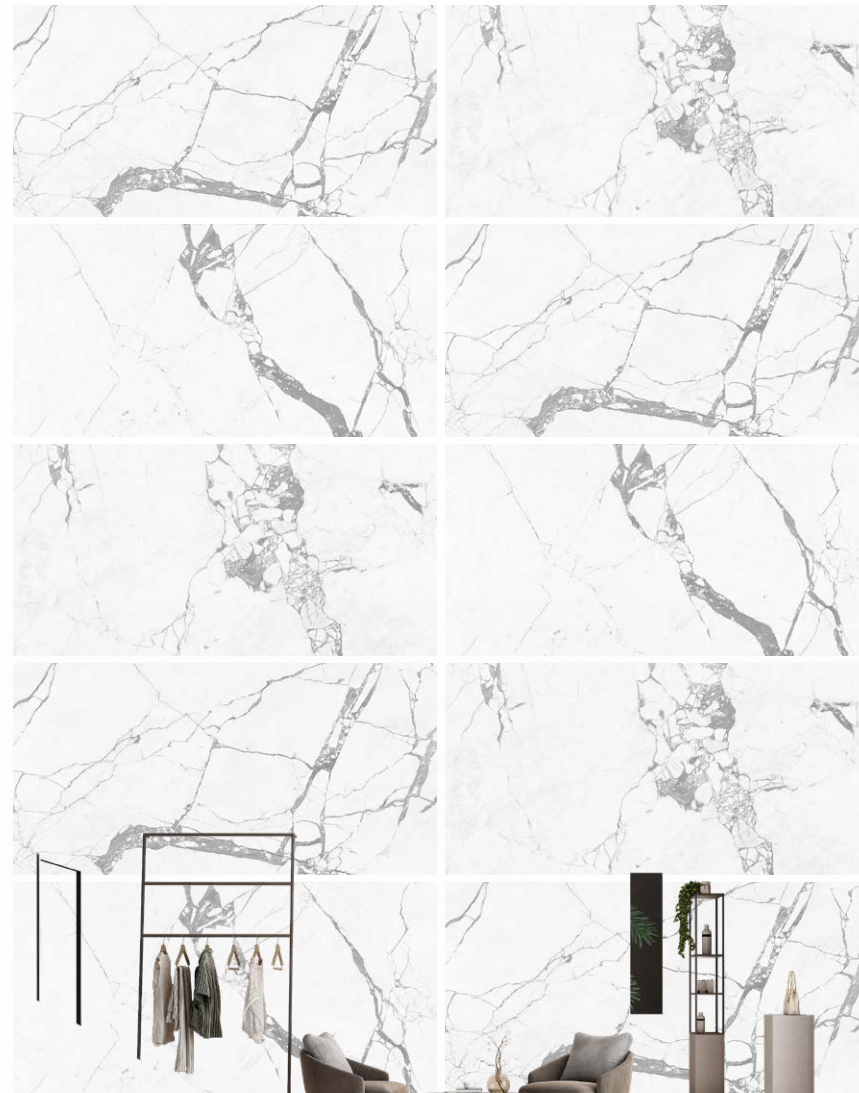

**ROSALIA
BEIGE**

600 x 1200 mm - GLOSSY
Random : 3

**ROSALIA
GOLD**

ROSALIA
series

**ROSALIA
GREY**

600 x 1200 mm - GLOSSY
Random : 3

ROSALIA
series

EMBRACE THE BEAUTY OF NATURAL MARBLE