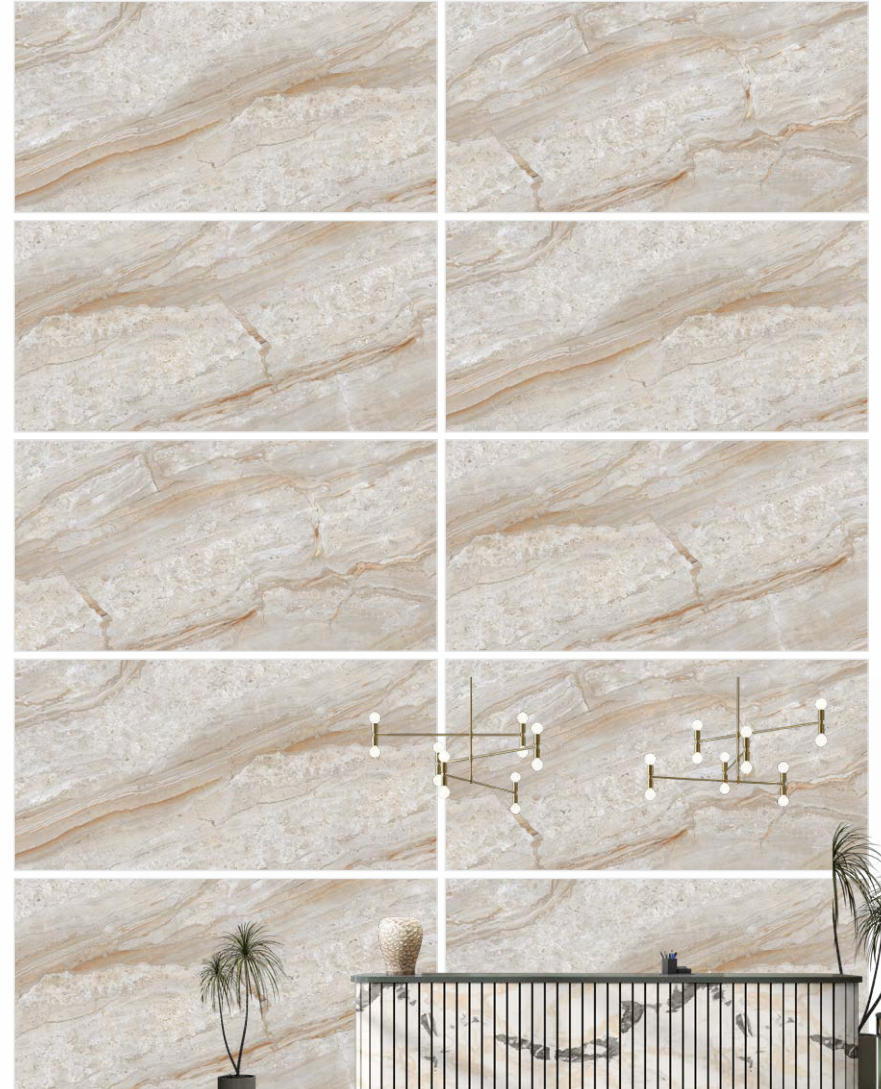

**DOMUS
NATURAL**

DOMUS
series

EMBRACE THE BEAUTY OF NATURAL MARBLE.

600 x 1200 mm - GLOSSY

**DYNA
CLASSIC AZUL**

600 x 1200 mm - GLOSSY
Random : 3

**DYNA
CLASSIC BEIGE**

DYNA CLASSIC
series