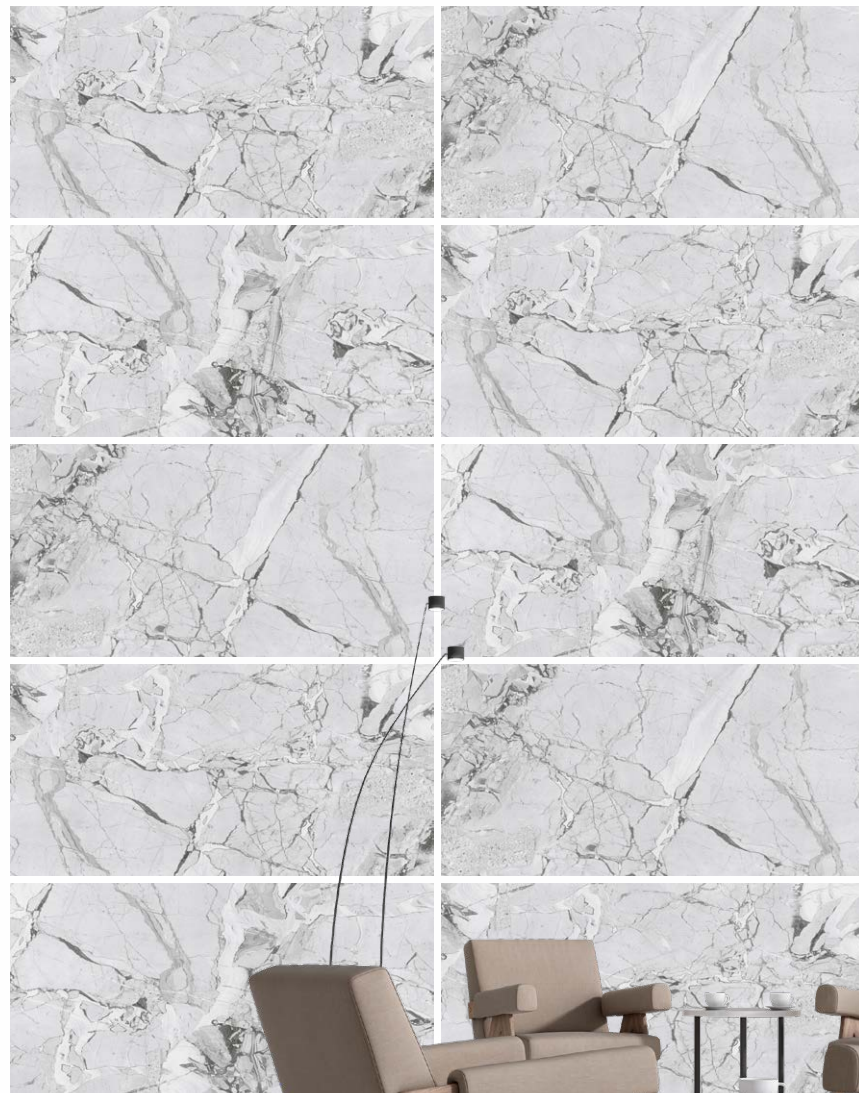

COLOMBO
series