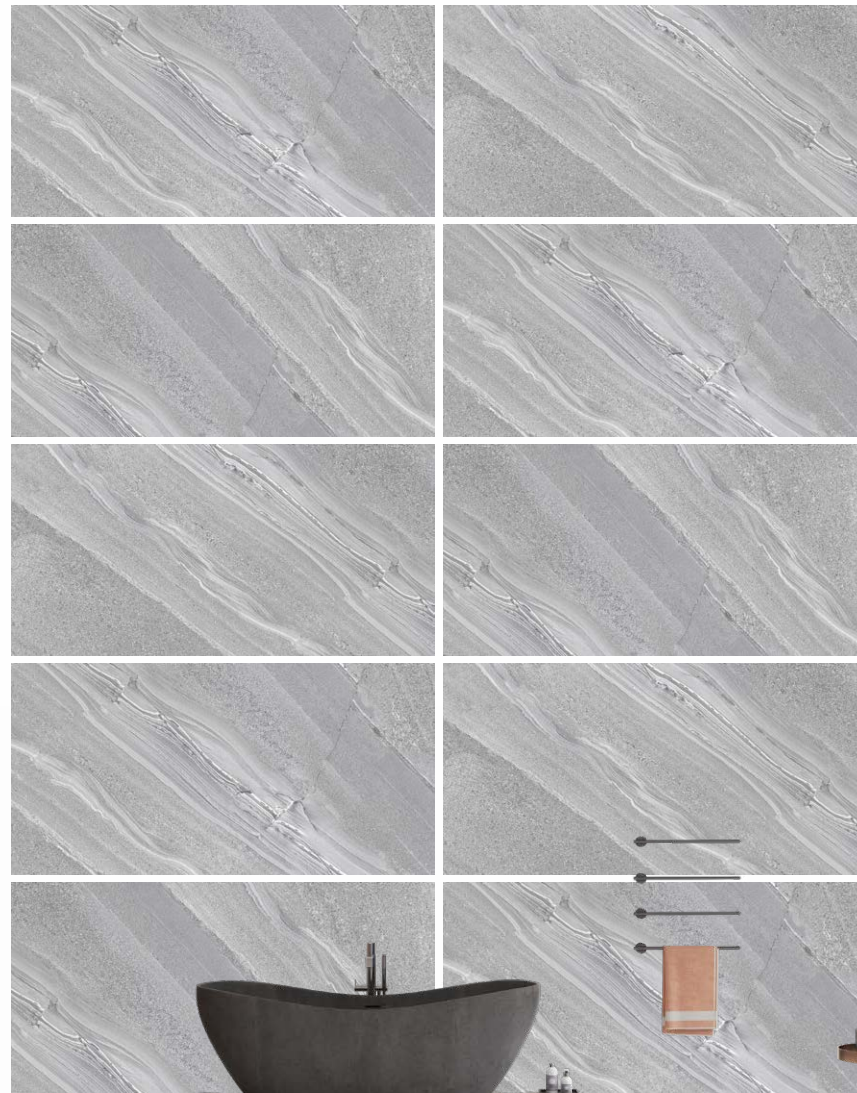

**CENTRY
BLUE**

600 x 1200 mm - GLOSSY
Random : 3

**CENTRY
BROWN**

CENTRY
series

**CENTY
GREY**

600 x 1200 mm - GLOSSY
Random : 3

CENTY
series

EMBRACE THE BEAUTY OF
NATURAL MARBLE