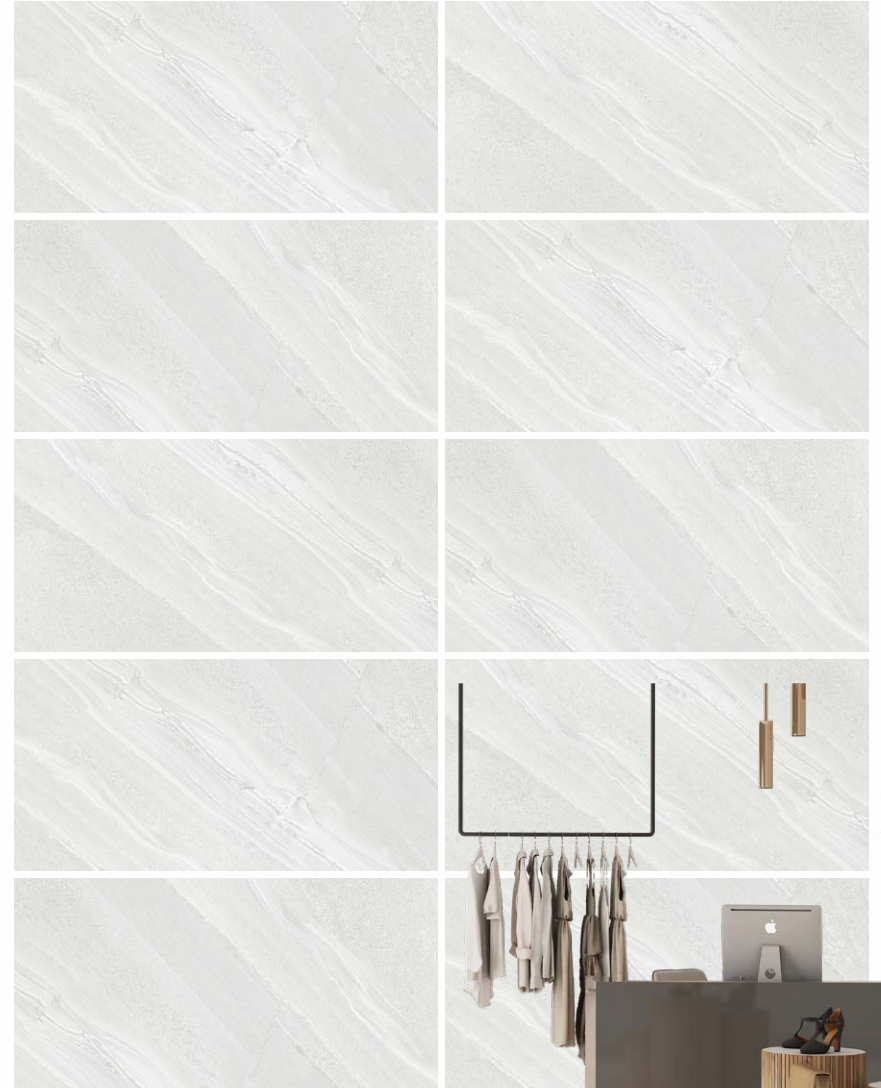

600 x 1200 mm - GLOSSY
Random : 3

CENTRA
series

EMBRACE THE BEAUTY OF NATURAL MARBLE.

600 x 1200 mm - GLOSSY

**CENTY
BEIGE**

600 x 1200 mm - GLOSSY
Random : 3

**CENTY
BIANCO**

CENTY
series