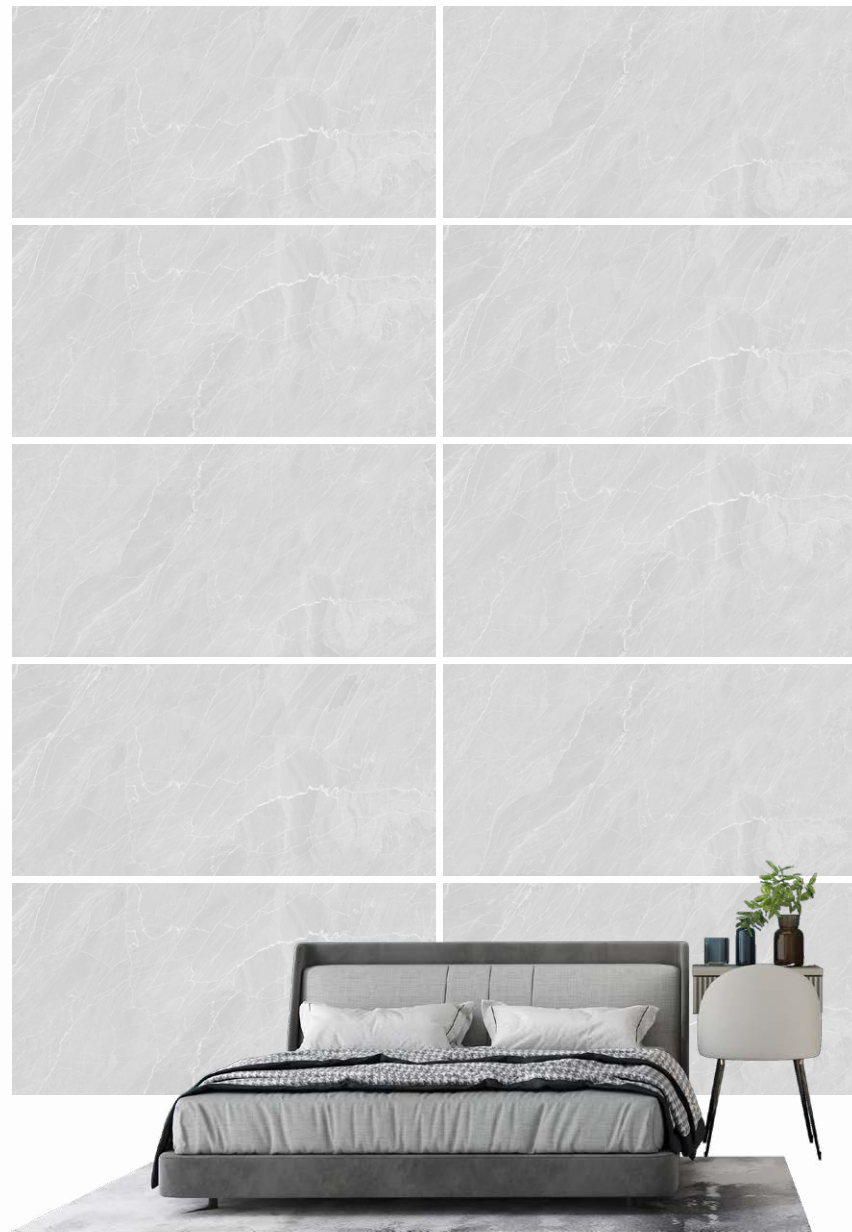

EMROLEX
series