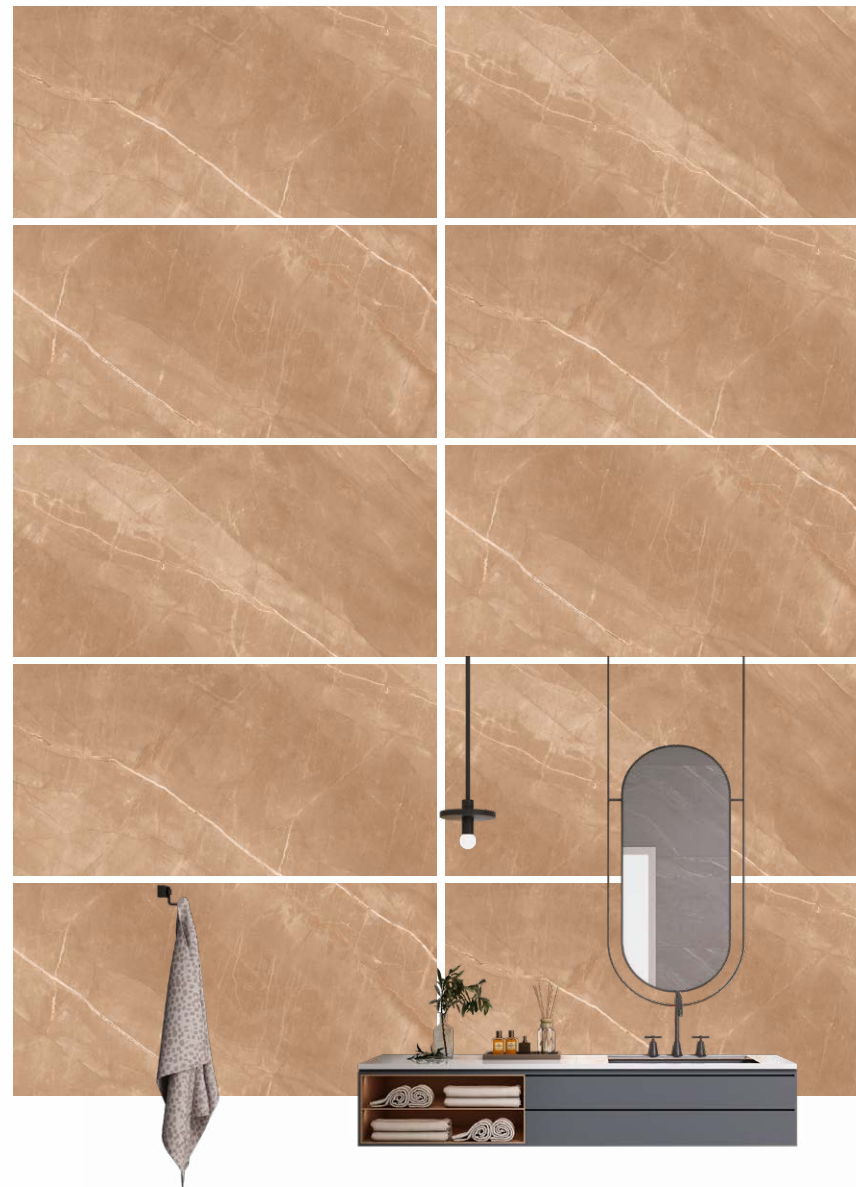

EMBRACE THE BEAUTY OF NATURAL MARBLE

600 x 1200 mm - GLOSSY

**BOTOCHINO
BROWN**

600 x 1200 mm - GLOSSY
Random : 3

**BOTOCHINO
BEIGE**

BOTOCHINO
series

BOTTICINO

600 x 1200 mm - GLOSSY
Random : 3