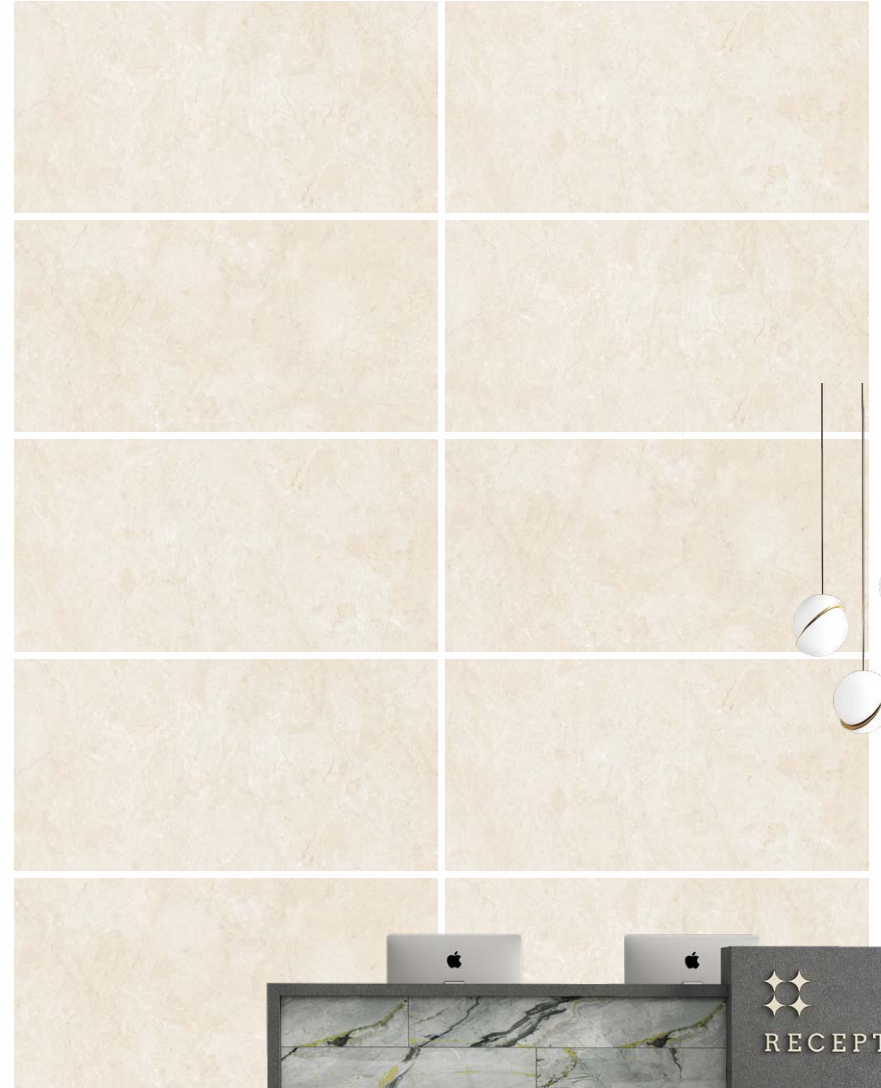

OCEAN series