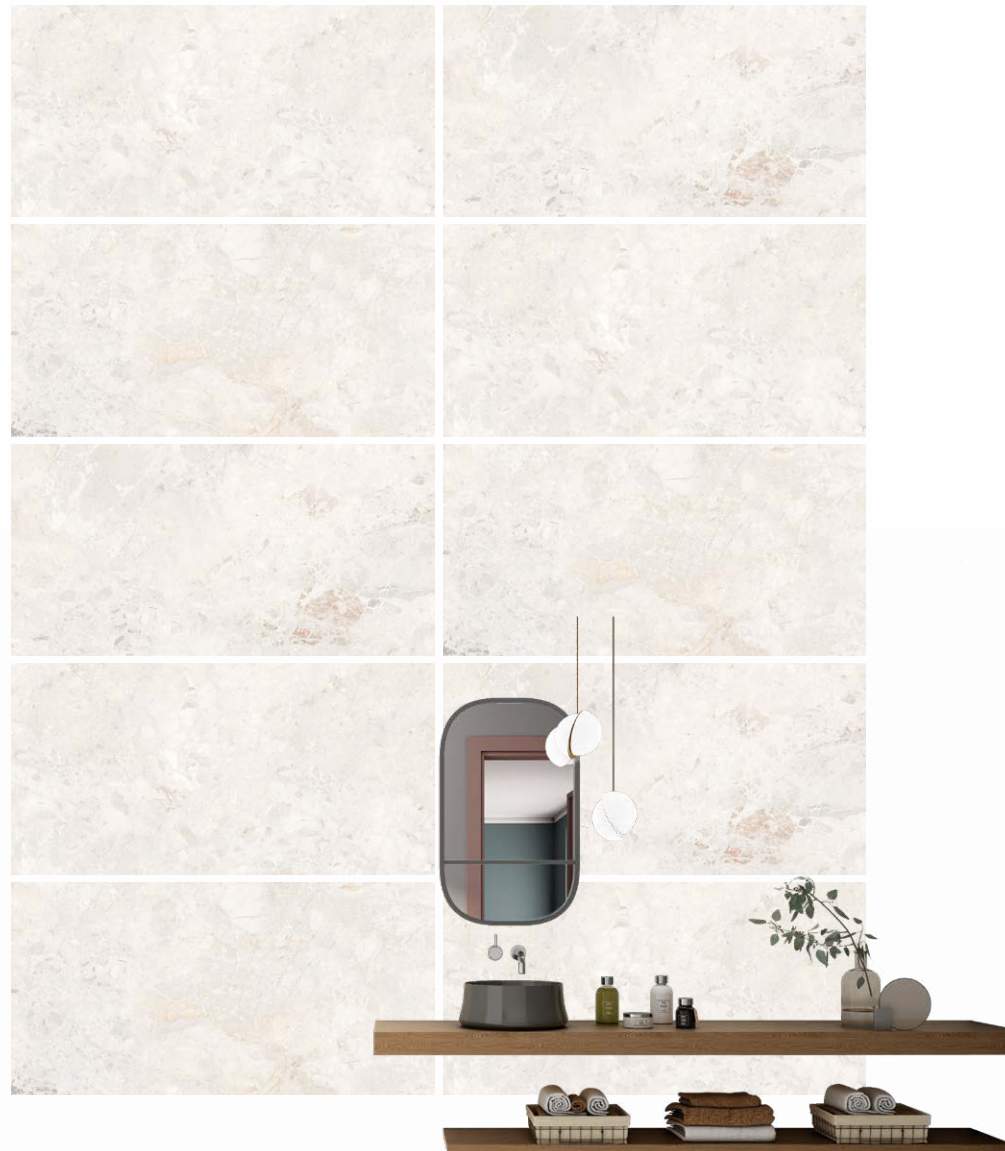

**BRESCIA
TRUSTED**

600 x 1200 mm - GLOSSY
Random : 3

**BRESCIA
TRUSTED BEIGE**

BRESCIA TRUSTED
series

**BRESCIA
TRUSTED WHITE**

600 x 1200 mm - GLOSSY
Random : 3

BRESCIA TRUSTED
series

EMBRACE THE BEAUTY OF
NATURAL MARBLE