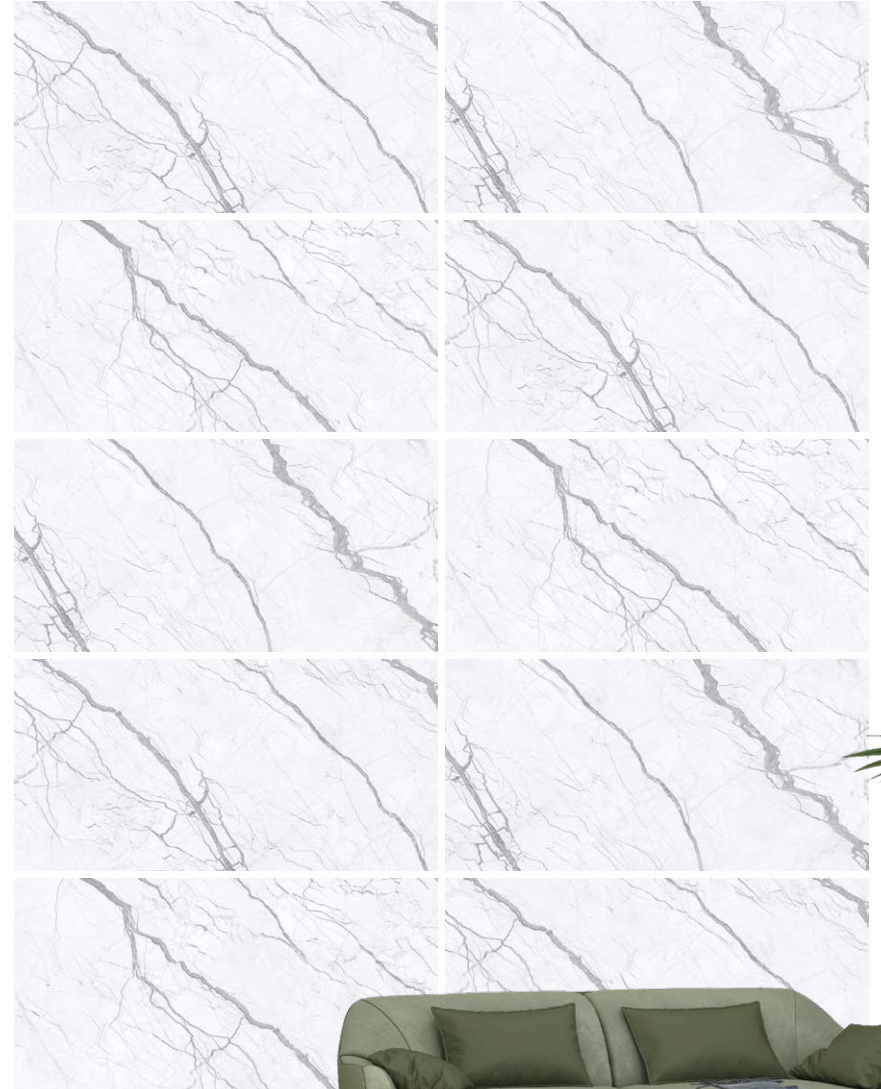

COLOMBO
series

EMBRACE THE BEAUTY OF NATURAL MARBLE

CRACK
series

600 x 1200 mm - GLOSSY

**CRACK
BEIGE**

600 x 1200 mm - GLOSSY
Random : 3

**CRACK
WHITE**

CRACK
series