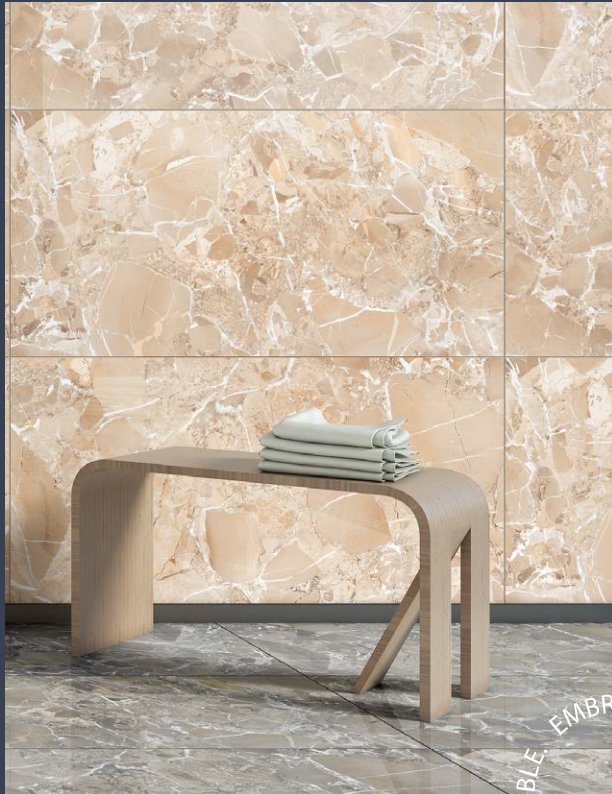

EMBRACE THE BEAUTY OF NATURAL MARBLE.

600 x 1200 mm - GLOSSY

**CRACK
GOLD WHITE**

600 x 1200 mm - GLOSSY
Random : 3

CRACK GOLD

series

EMBRACE THE BEAUTY OF NATURAL MARBLE

600 x 1200 mm - GLOSSY