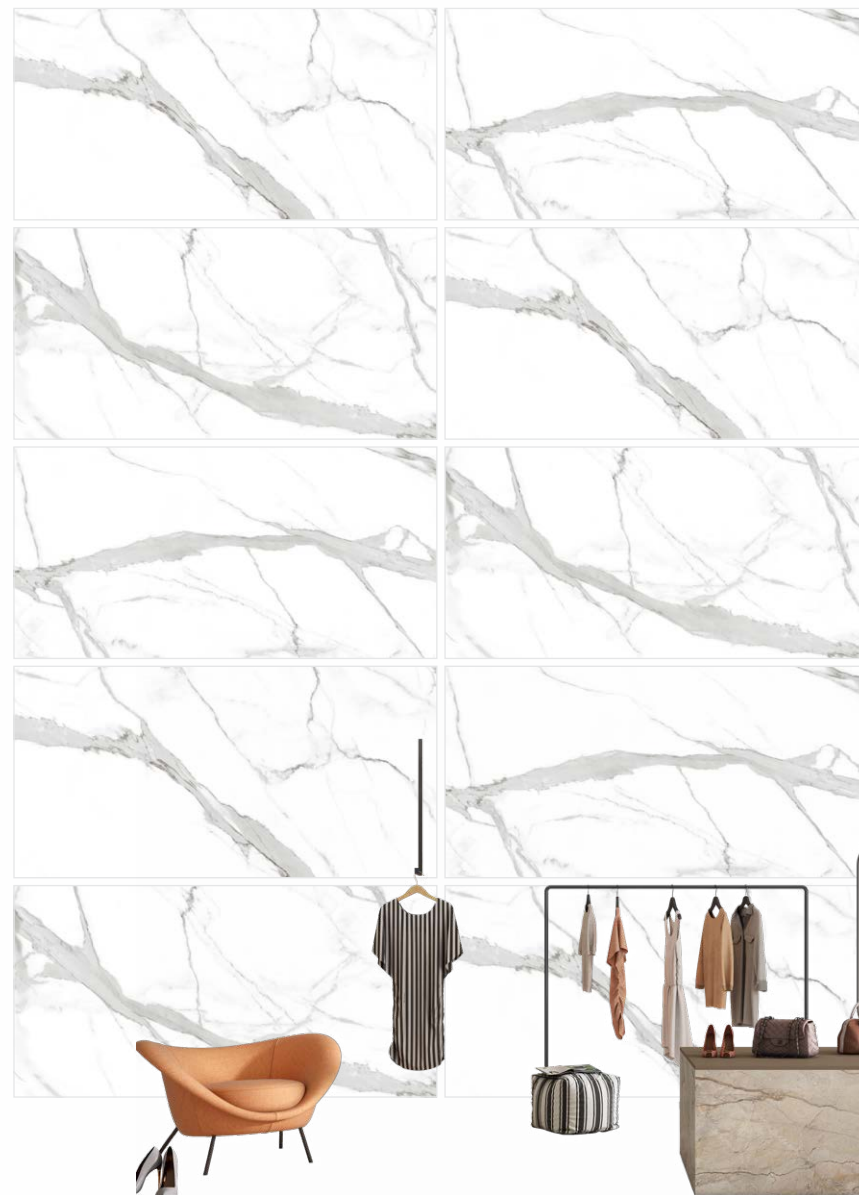

ARIA
series