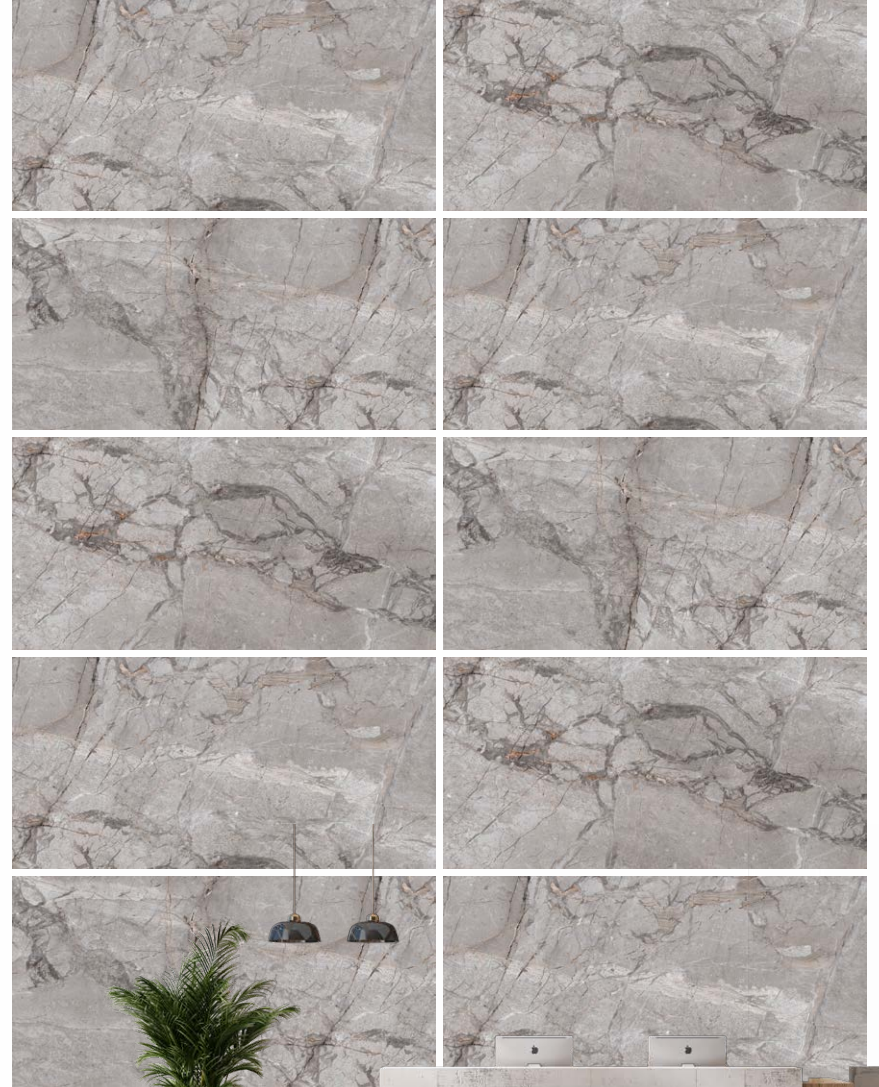

RIVER FIOR
series