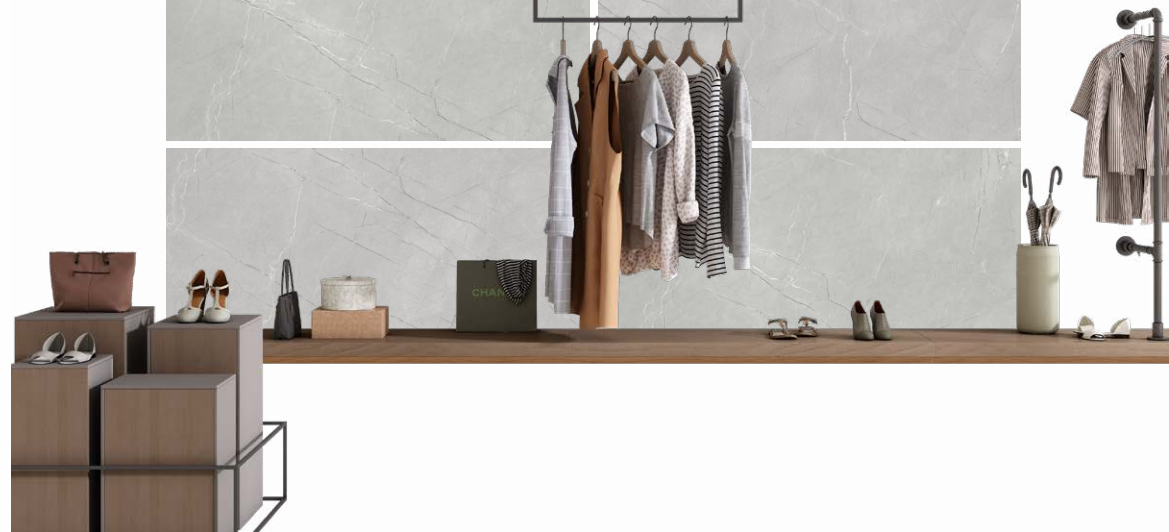

PARLINO
series

EMBRACE THE BEAUTY OF NATURAL MARBLE.

600 x 1200 mm - GLOSSY

**RESILIO
ONYX**

600 x 1200 mm - GLOSSY
Random : 3

RESILIO
series

EMBRACE THE BEAUTY OF NATURAL MARBLE

600 x 1200 mm - GLOSSY