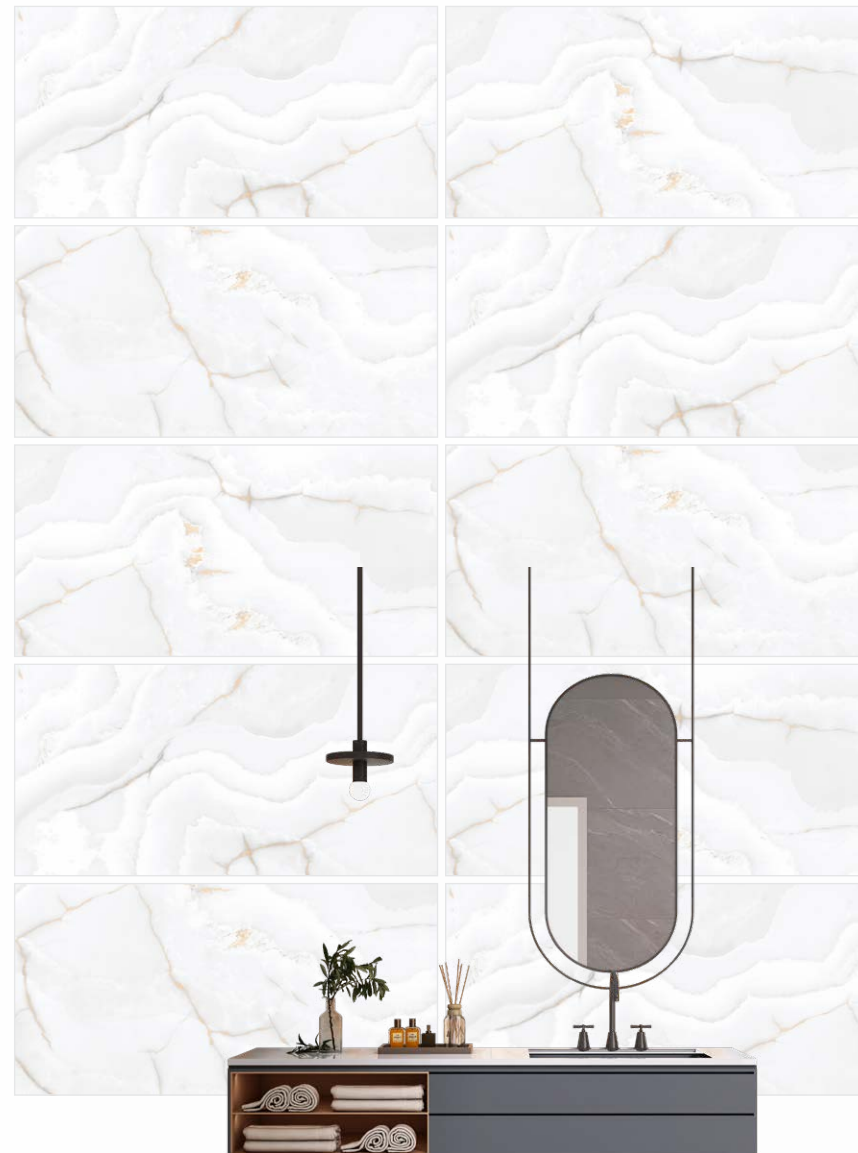

EMBRACE THE BEAUTY OF NATURAL MARBLE.

600 x 1200 mm - GLOSSY

**CRACK
GOLD WHITE**

600 x 1200 mm - GLOSSY
Random : 3

CRACK GOLD

series

EMBRACE THE BEAUTY OF NATURAL MARBLE

600 x 1200 mm - GLOSSY