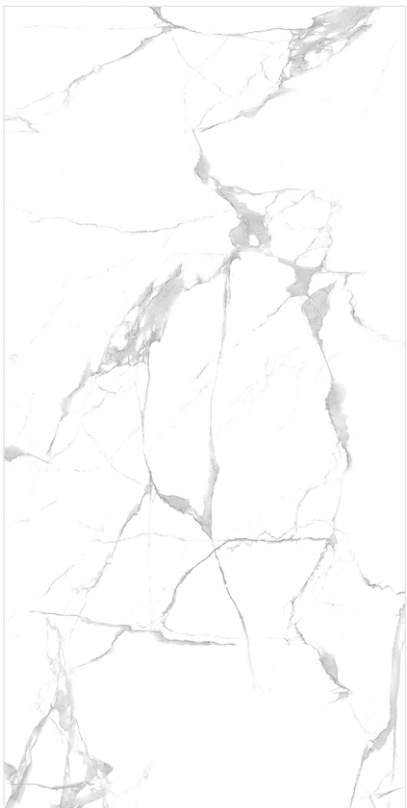

**SATVARIO
SPAZIO**