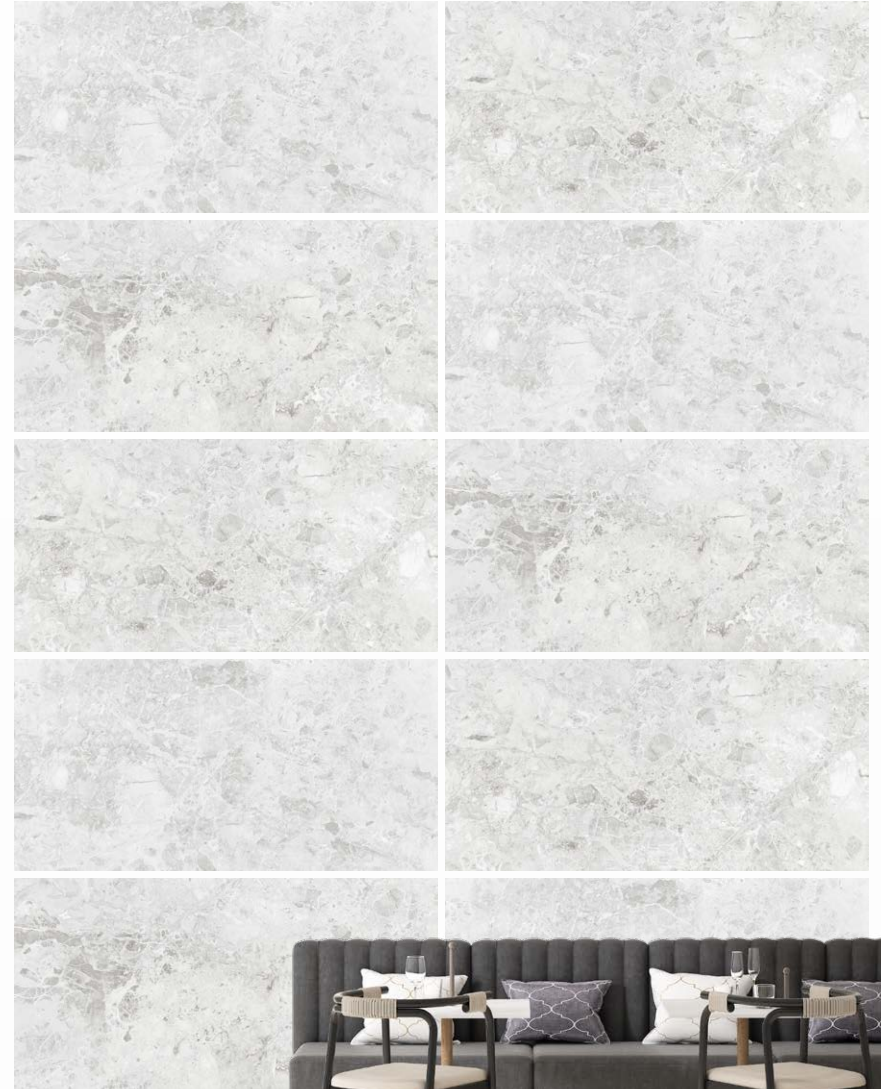

EMBRACE THE BEAUTY OF NATURAL MARBLE

600 x 1200 mm - GLOSSY

**BRESCIA
BROWN**

600 x 1200 mm - GLOSSY
Random : 3

**BRESCIA
GREY**

BRESCIA
series

EMBRACE THE BEAUTY OF
NATURAL MARBLE.

600 x 1200 mm - GLOSSY