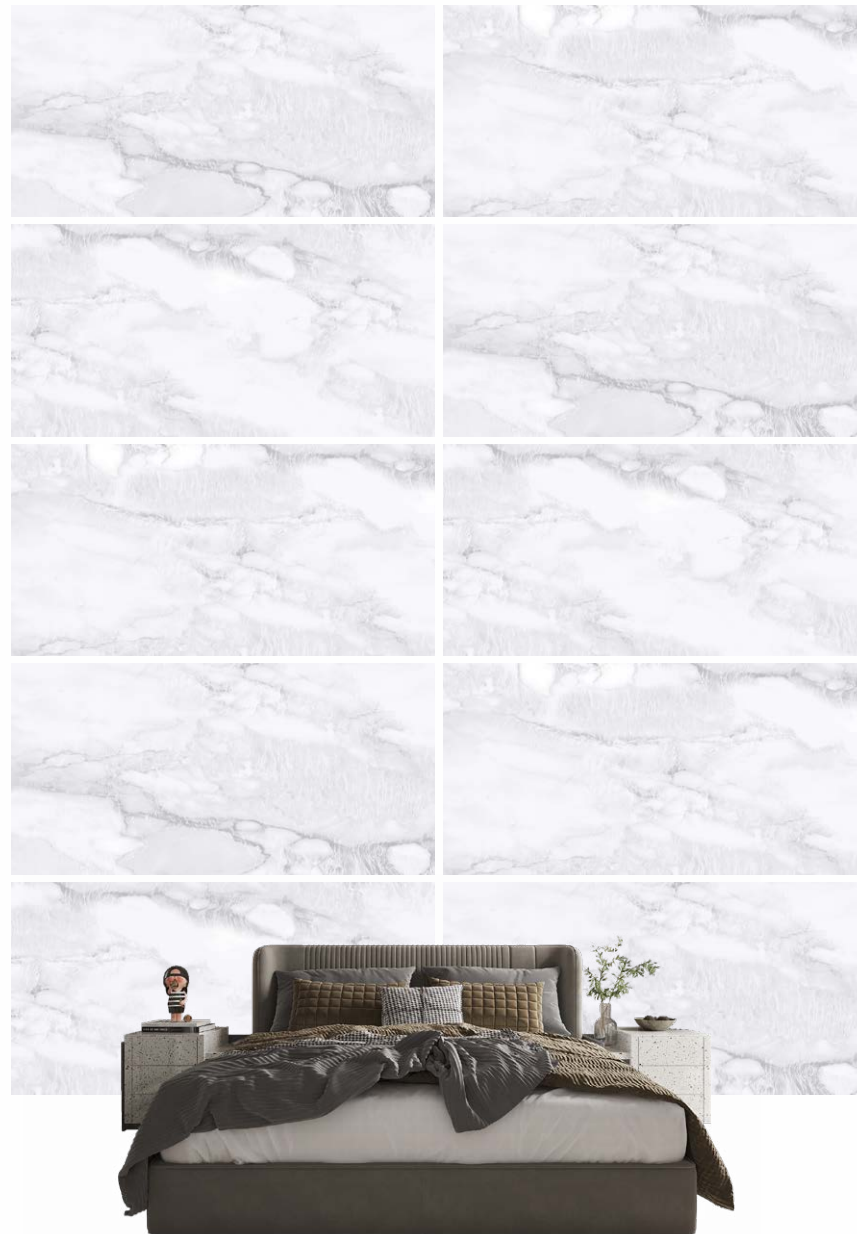

**KEN
WHITE**

---

600 x 1200 mm - GLOSSY
Random : 3

KEN
series