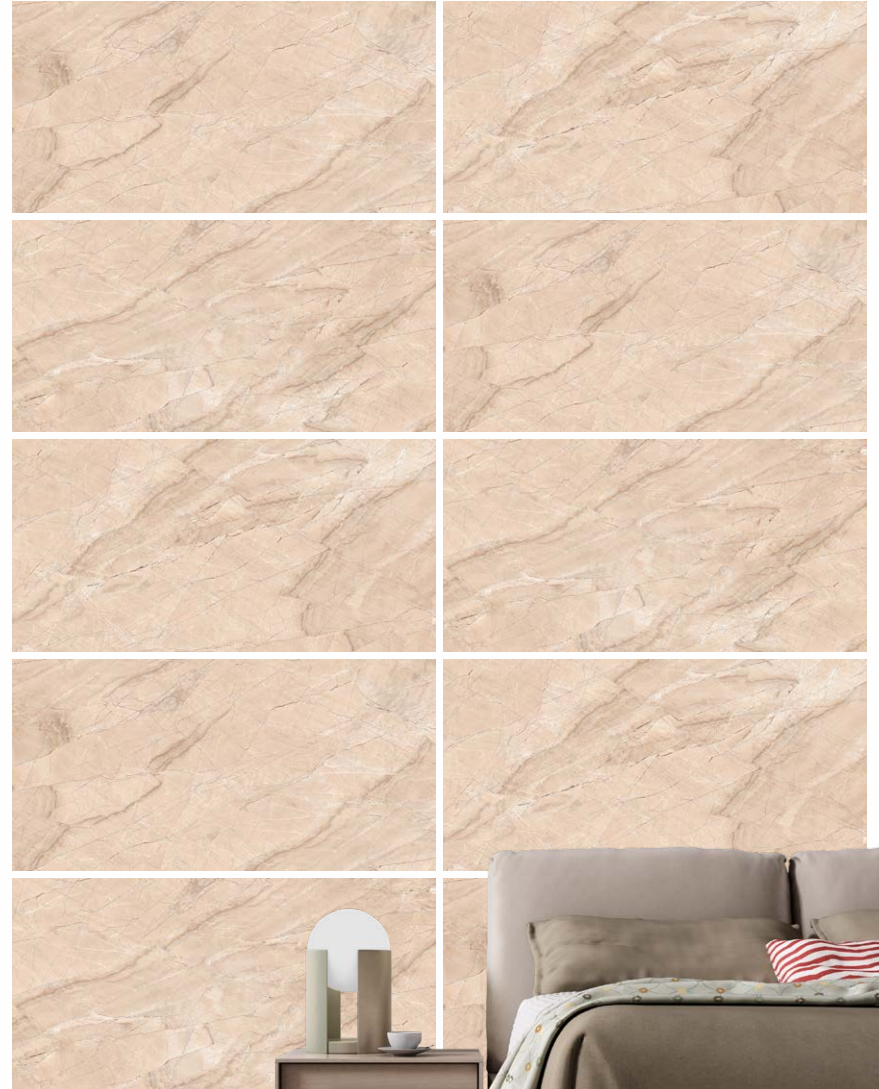

BRAZILIAN
series