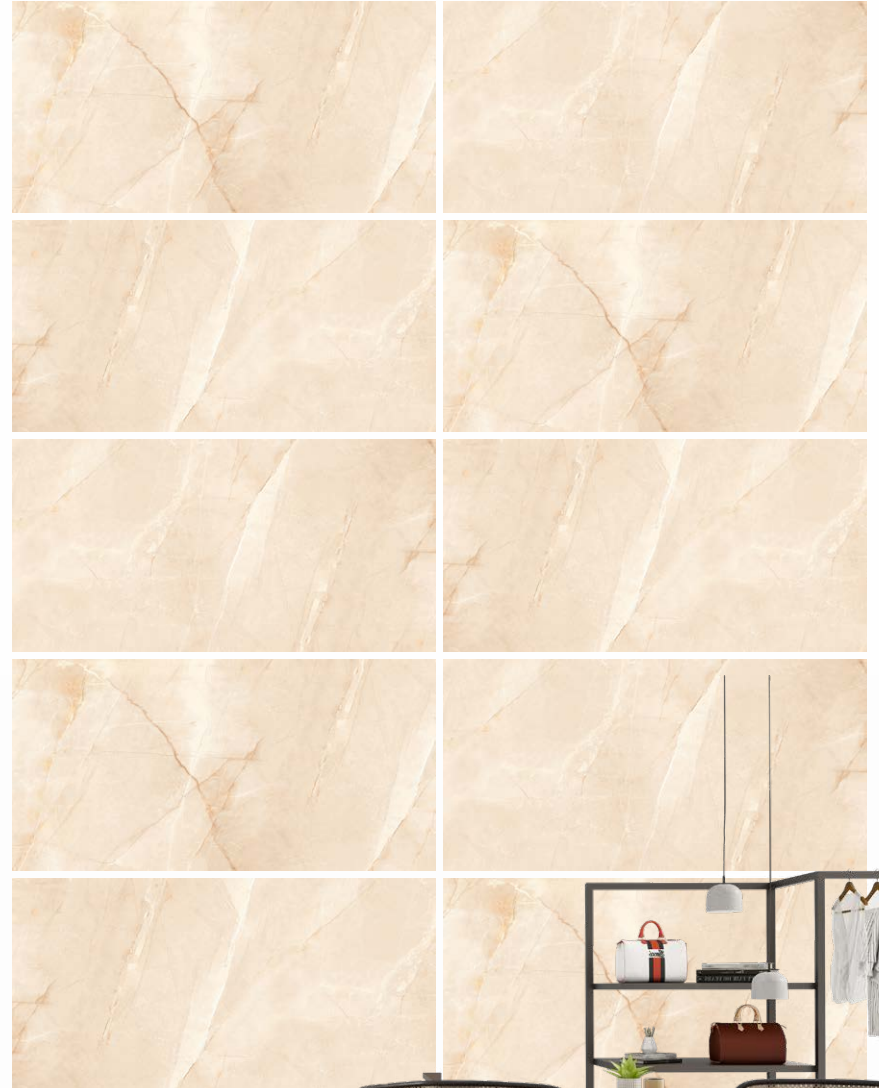

**ARMANI
BOSCO SILVAR**

ARMANI BOSCO
series

**ARMANI
BOSCO BROWN**

600 x 1200 mm - GLOSSY
Random : 3

**ARMANI
BOSCO BEIGE**

ARMANI BOSCO
series

EMBRACE THE BEAUTY OF NATURAL MARBLE.

600 x 1200 mm - GLOSSY