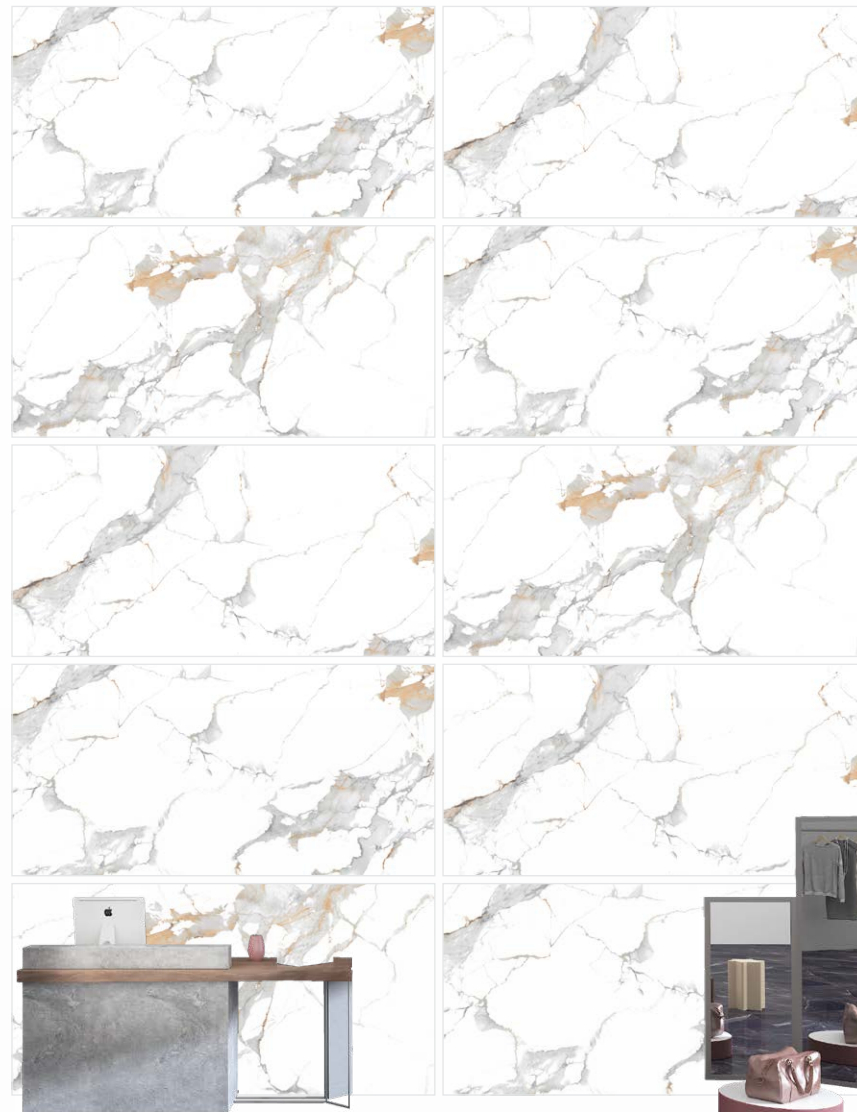

IMPERIAL GOLD

**IMRERIAL
GOLD**

600 x 1200 mm - GLOSSY
Random : 3

IMRERIAL
series

EMBRACE THE BEAUTY OF NATURAL MARBLE

600 x 1200 mm - GLOSSY

**IRISH
GOLD**

**IRISH
GREY**