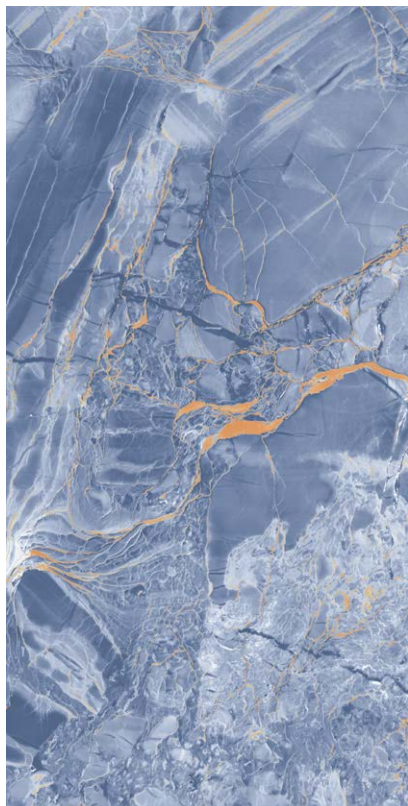

**CLEMENCIA
AZUL**

600 x 1200 mm - GLOSSY
Random : 3