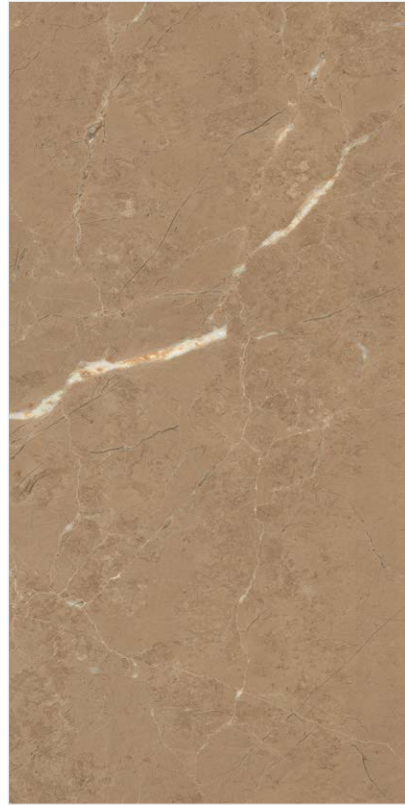

PALPIS ELITE
series

EMBRACE THE BEAUTY OF NATURAL MARBLE.

600 x 1200 mm - GLOSSY

**PETRA
BEIGE**

600 x 1200 mm - GLOSSY
Random : 3

**PETRA
BROWN**

PETRA
series

**PIETRA
BIANCO**