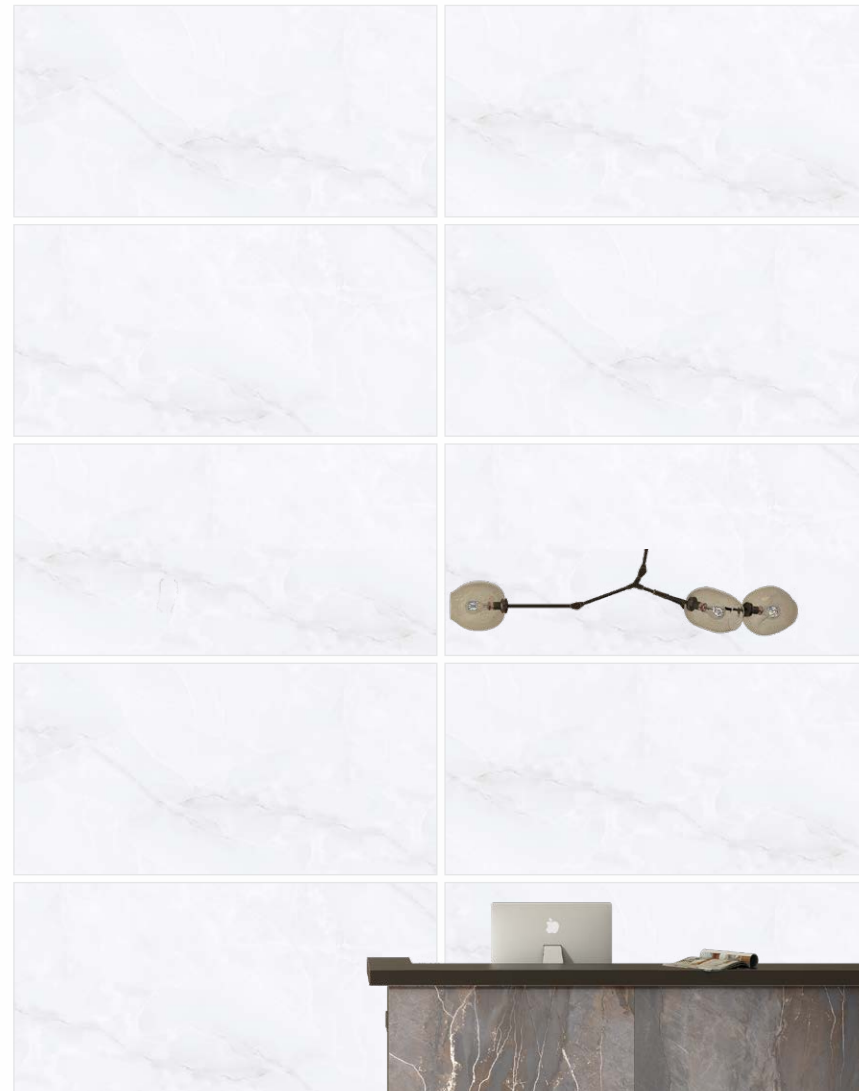

NOVELLA ONYX series