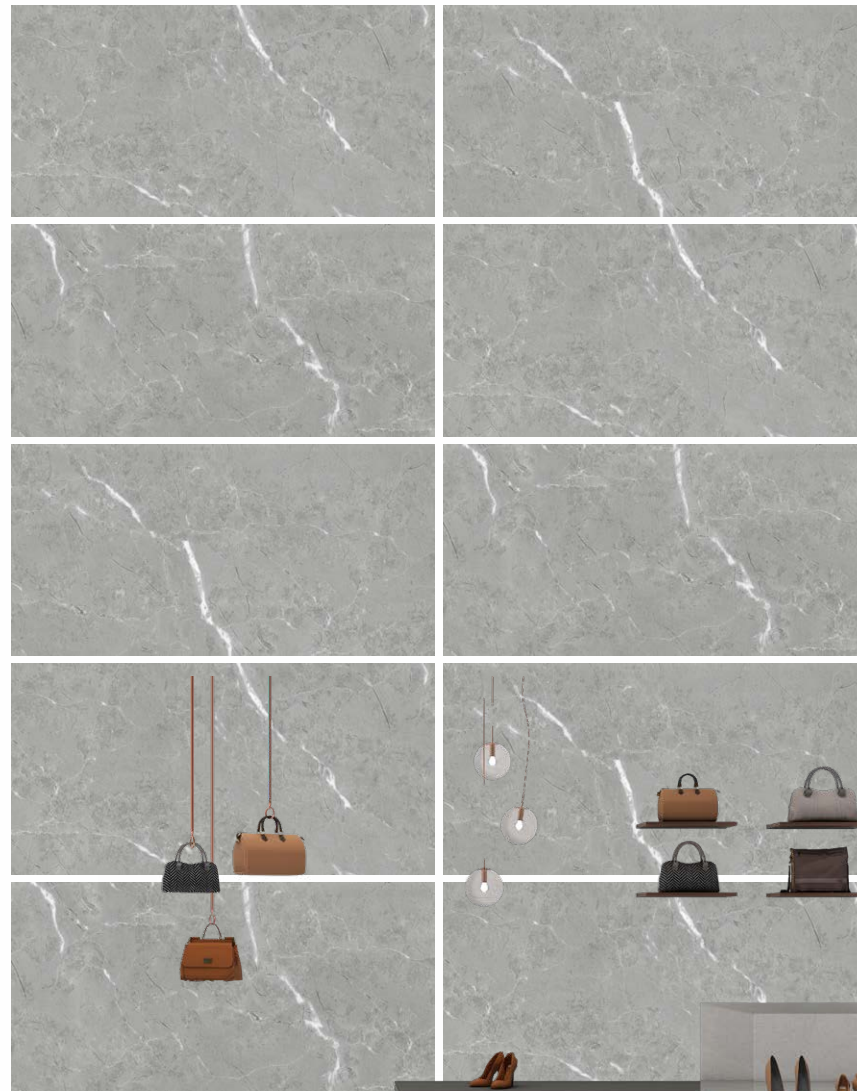

PIETRA
series