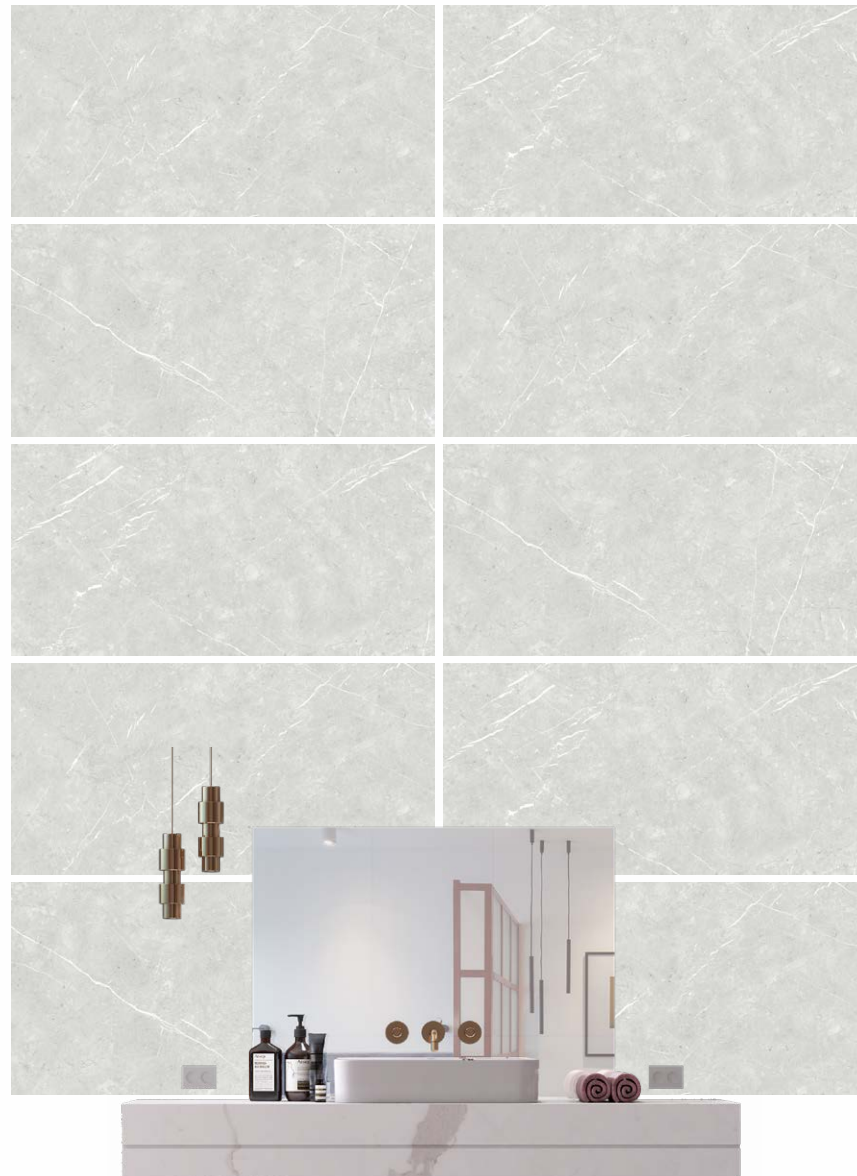

**SPIRIT
BIANCO**

SPIRIT
series

**SPIRIT
IVORY**

600 x 1200 mm - GLOSSY
Random : 3

**SPIRIT
GREY**

SPIRIT
series

EMBRACE THE BEAUTY OF NATURAL MARBLE

600 x 1200 mm - GLOSSY