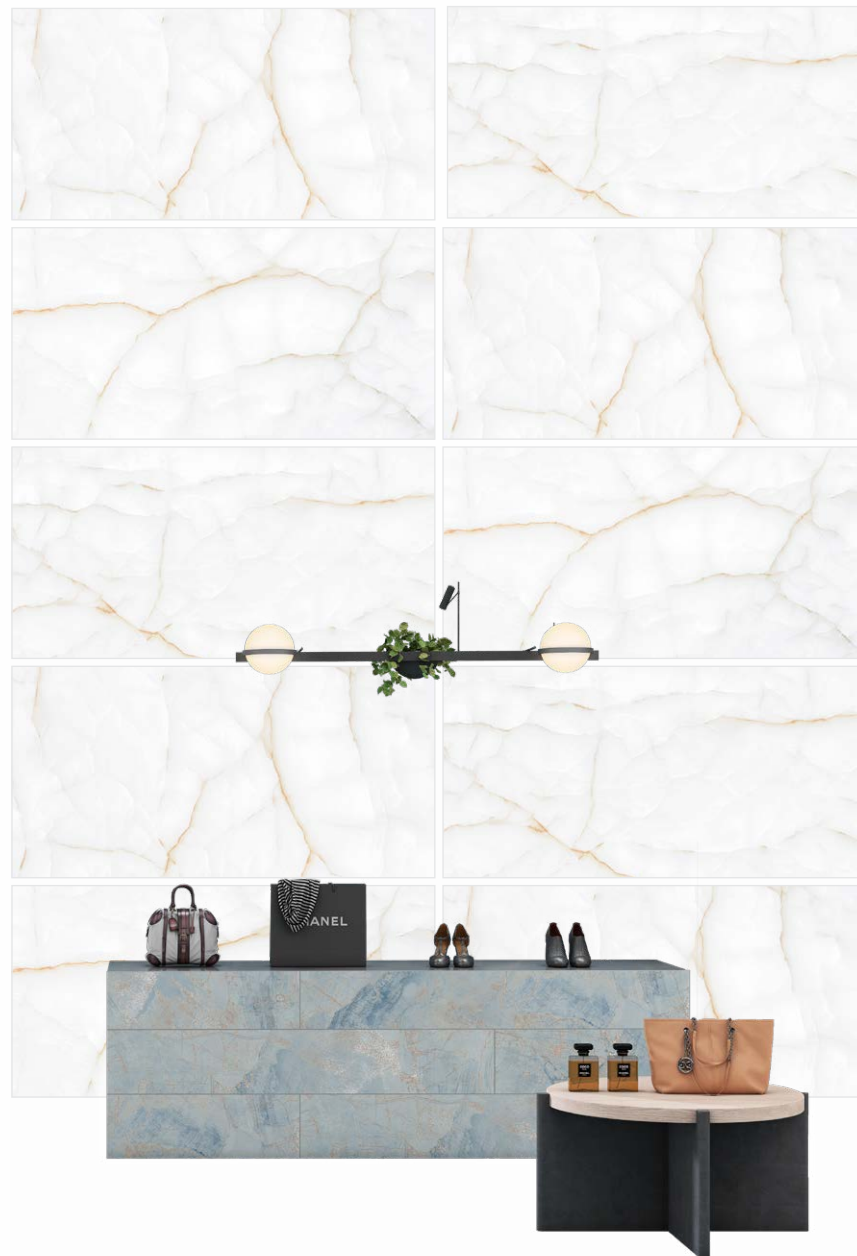

EMBRACE THE BEAUTY OF NATURAL MARBLE.

600 x 1200 mm - GLOSSY

**SATVARIO
SPAZIO**

600 x 1200 mm - GLOSSY
Random : 3

SPAZIO
series

EMBRACE THE BEAUTY OF NATURAL MARBLE.

600 x 1200 mm - GLOSSY

**SHARA
GOLD**

600 x 1200 mm - GLOSSY
Random : 3

SHARA
series

EMBRACE THE BEAUTY OF NATURAL MARBLE.

600 x 1200 mm - GLOSSY

EMBRACE THE BEAUTY OF
NATURAL MARBLE

600 x 1200 mm - GLOSSY

**SPIRIT
DOVE**

600 x 1200 mm - GLOSSY
Random : 3