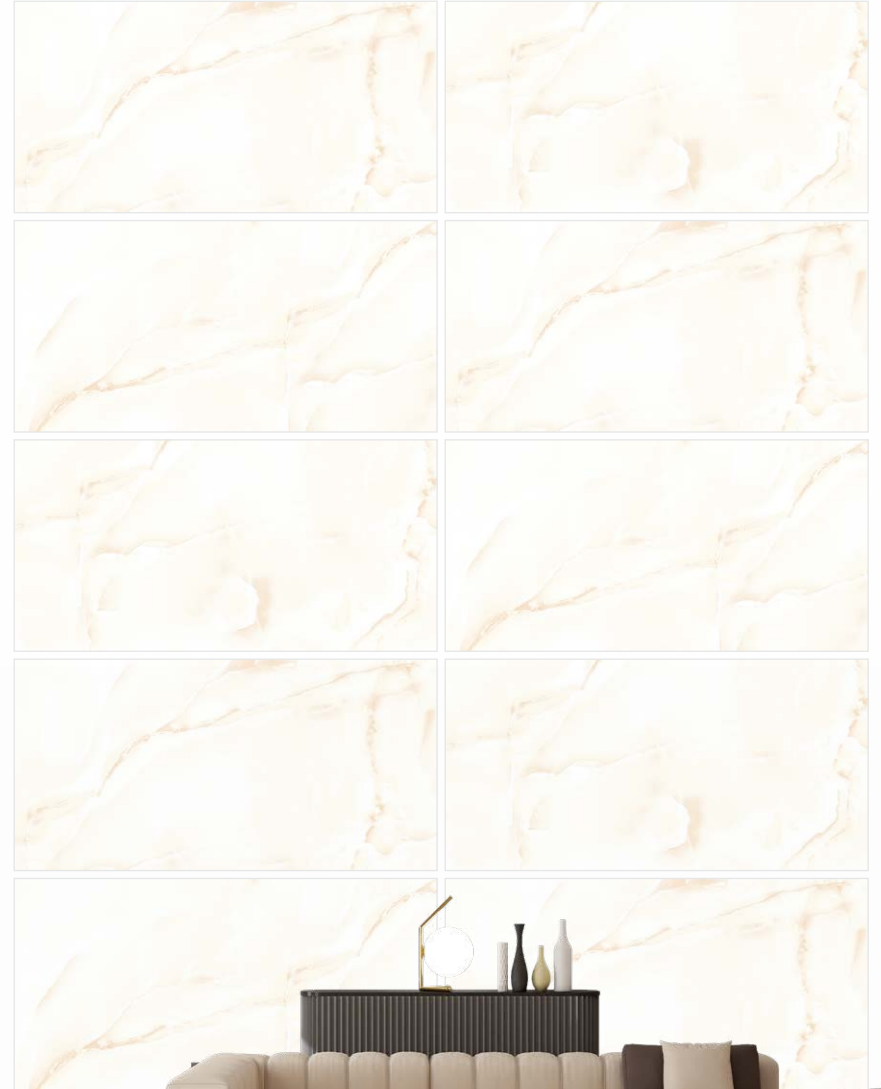

600 x 1200 mm - GLOSSY

**BRILLIANT
WHITE**

600 x 1200 mm - GLOSSY
Random : 3

**BRILLIANT
IVORY**

BRILLIANT
series

EMBRACE THE BEAUTY OF
NATURAL MARBLE

600 x 1200 mm - GLOSSY

**CENTRA
BEIGE**