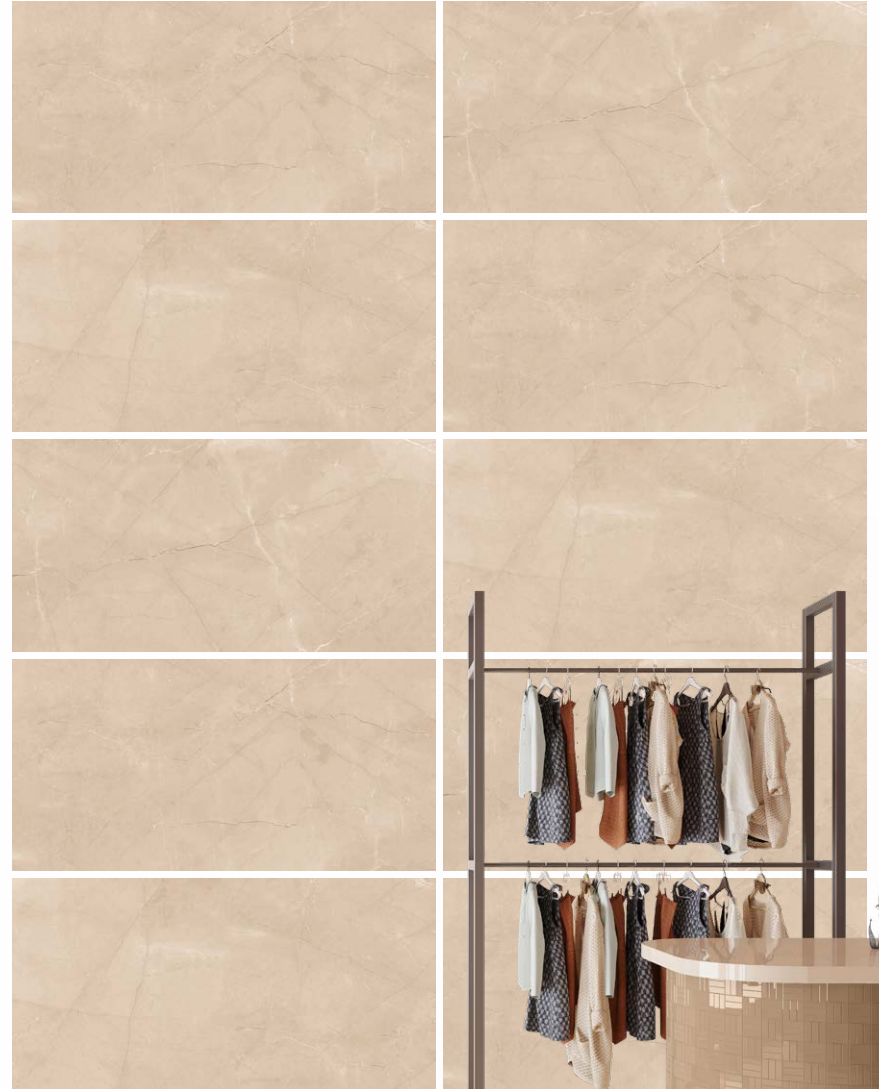

600 x 1200 mm - GLOSSY
Random : 3

**MARLON
DOVE**

MARLON
series

**MARLON
BEIGE**

600 x 1200 mm - GLOSSY
Random : 3

**MARLON
BROWN**

MARLON
series

EMBRACE THE BEAUTY OF NATURAL MARBLE.