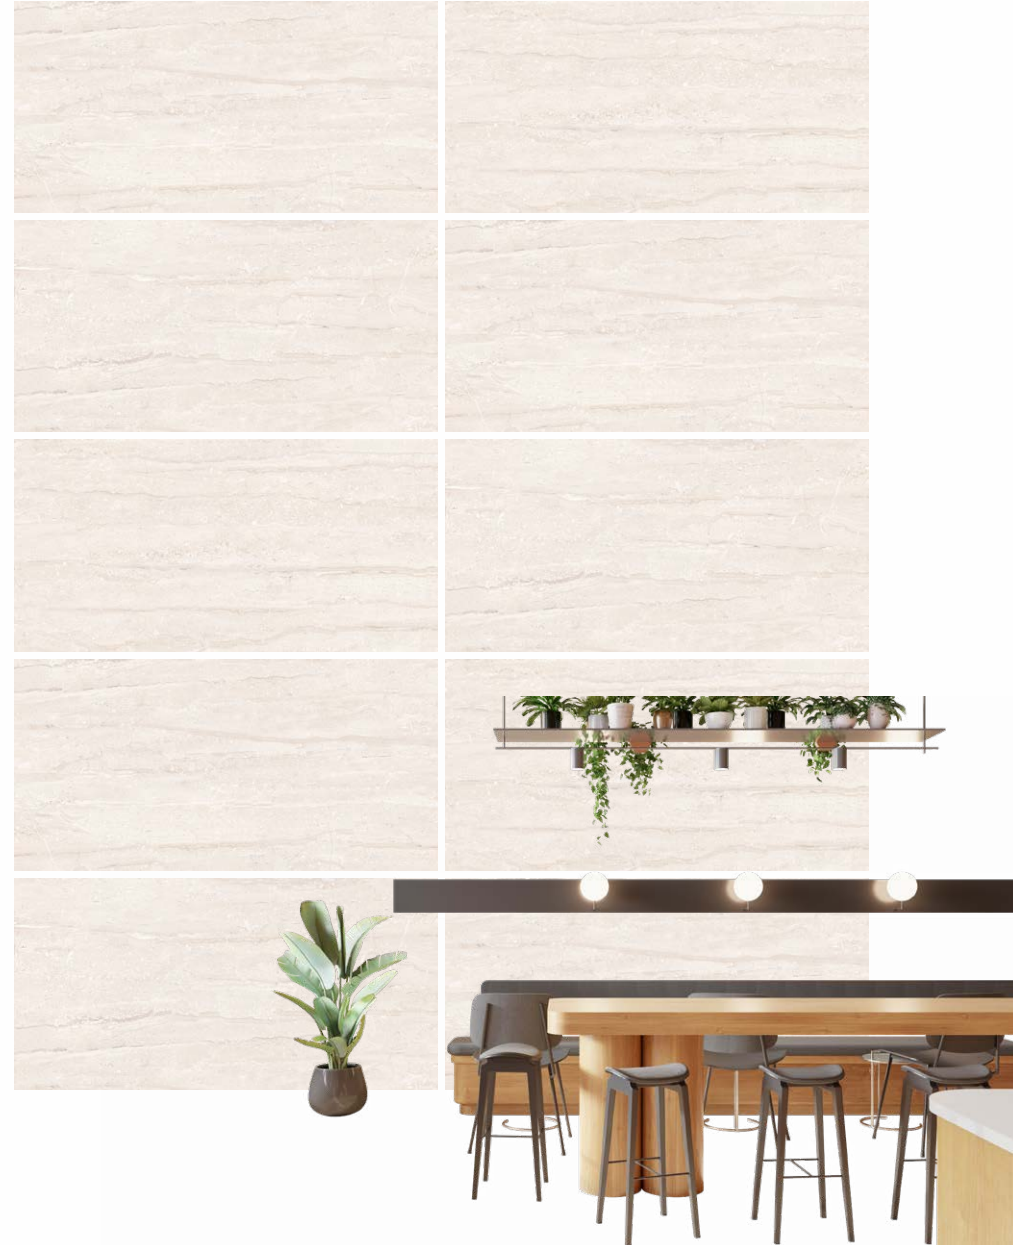

DYNA HALLS
series