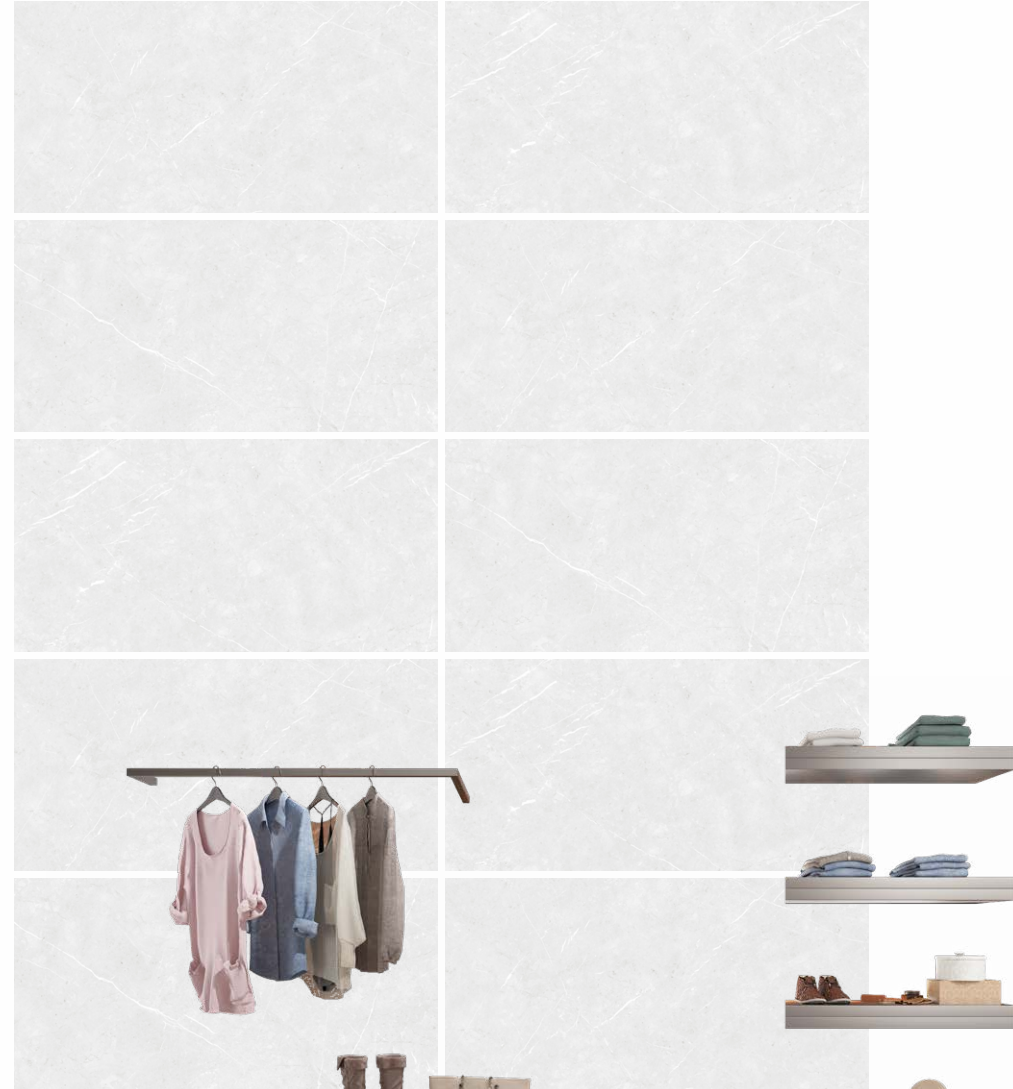

SPIRIT
series