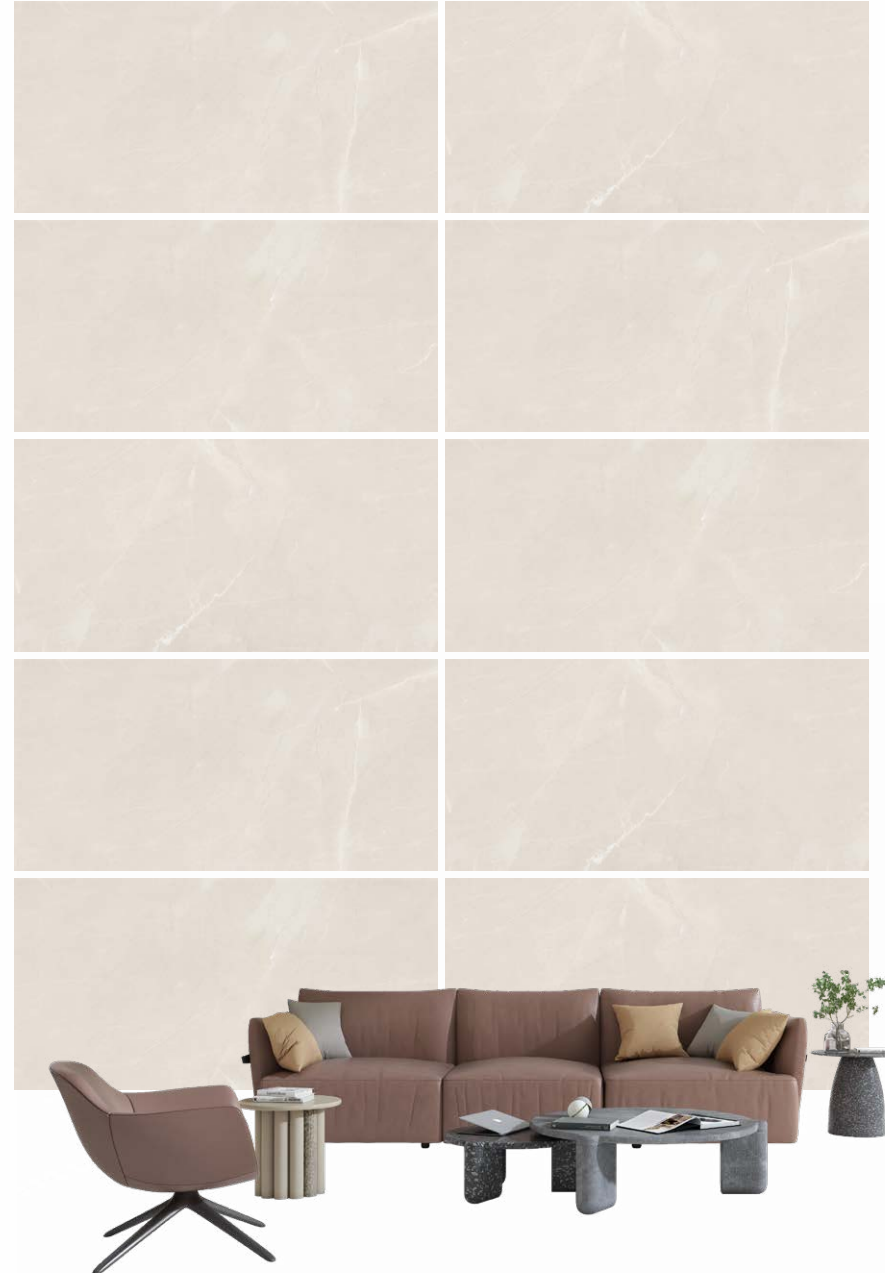

EMBRACE THE BEAUTY OF NATURAL MARBLE.

600 x 1200 mm - GLOSSY

**FRENCH
GREY**

600 x 1200 mm - GLOSSY
Random : 3

**FRENCH
BEIGE**

FRENCH
series

**FRENCH
SILVAR**

600 x 1200 mm - GLOSSY
Random : 3