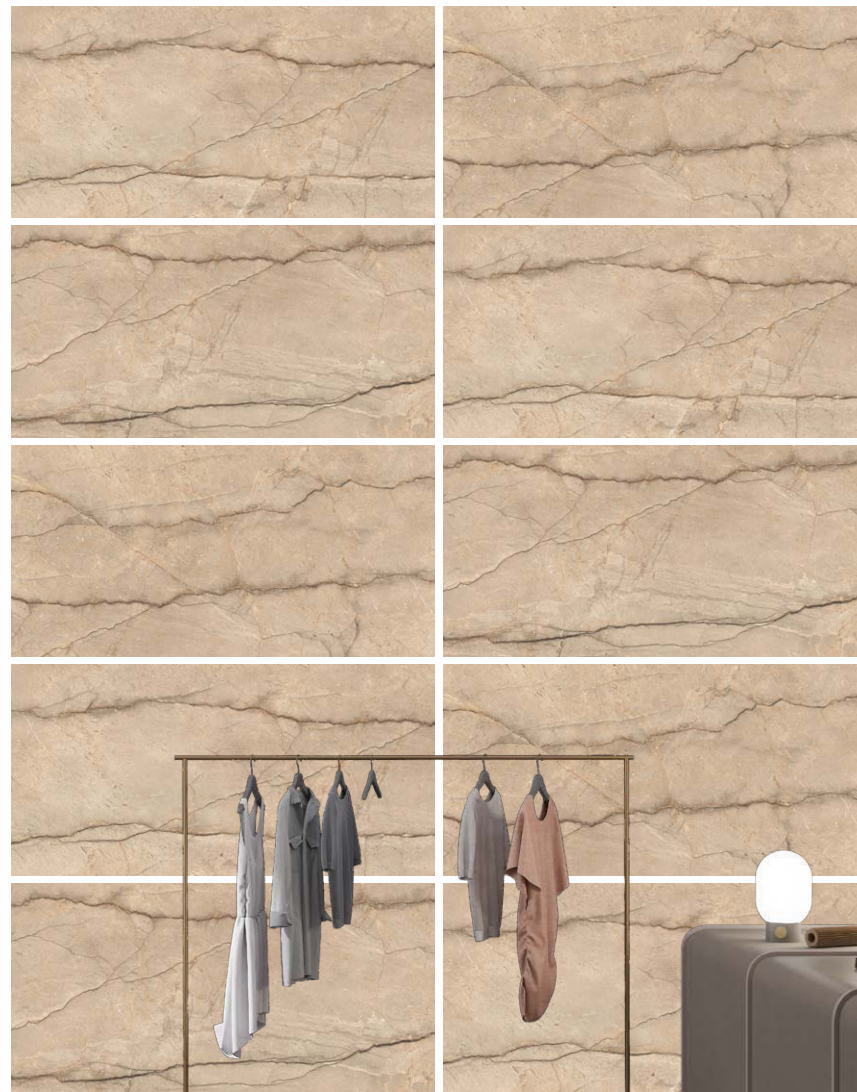

RIVAR VILLA
series