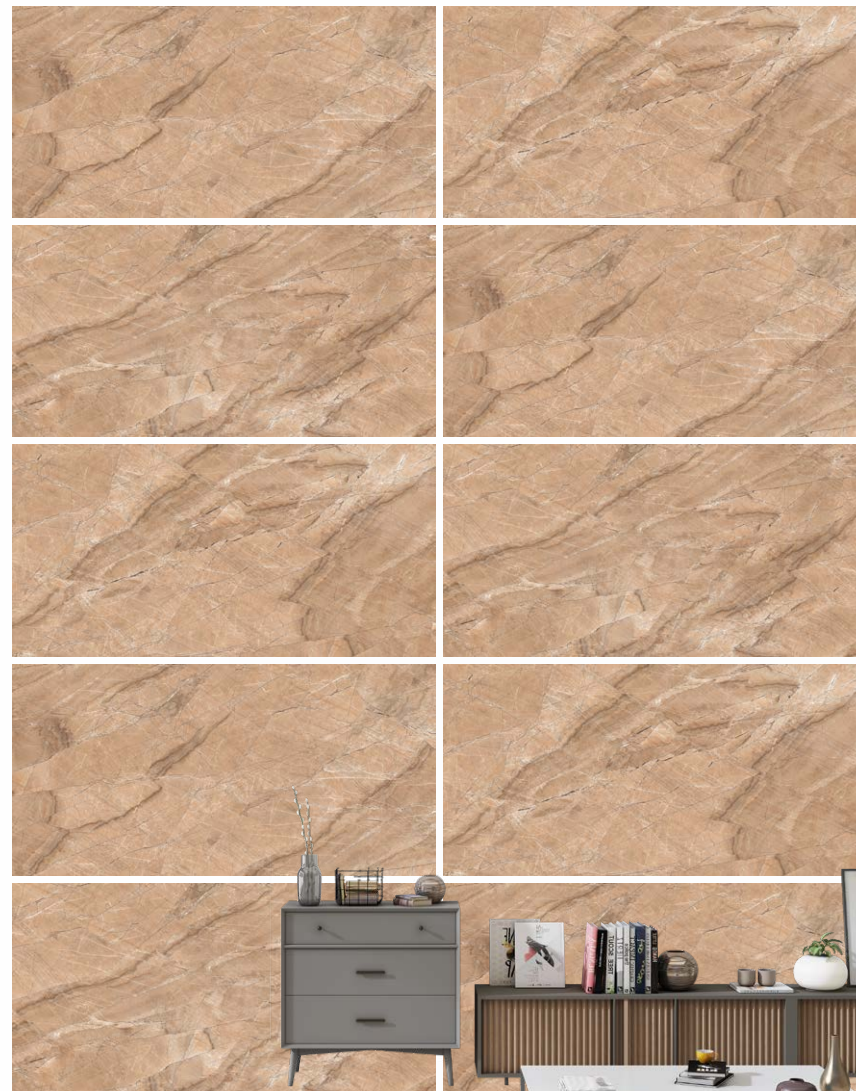

600 x 1200 mm - GLOSSY

**BRAZILIAN
DOVE**

600 x 1200 mm - GLOSSY
Random : 3

**BRAZILIAN
BROWN**

BRAZILIAN
series

**BRAZILIAN
COFFEE**

600 x 1200 mm - GLOSSY
Random : 3

**BRAZILIAN
BEIGE**