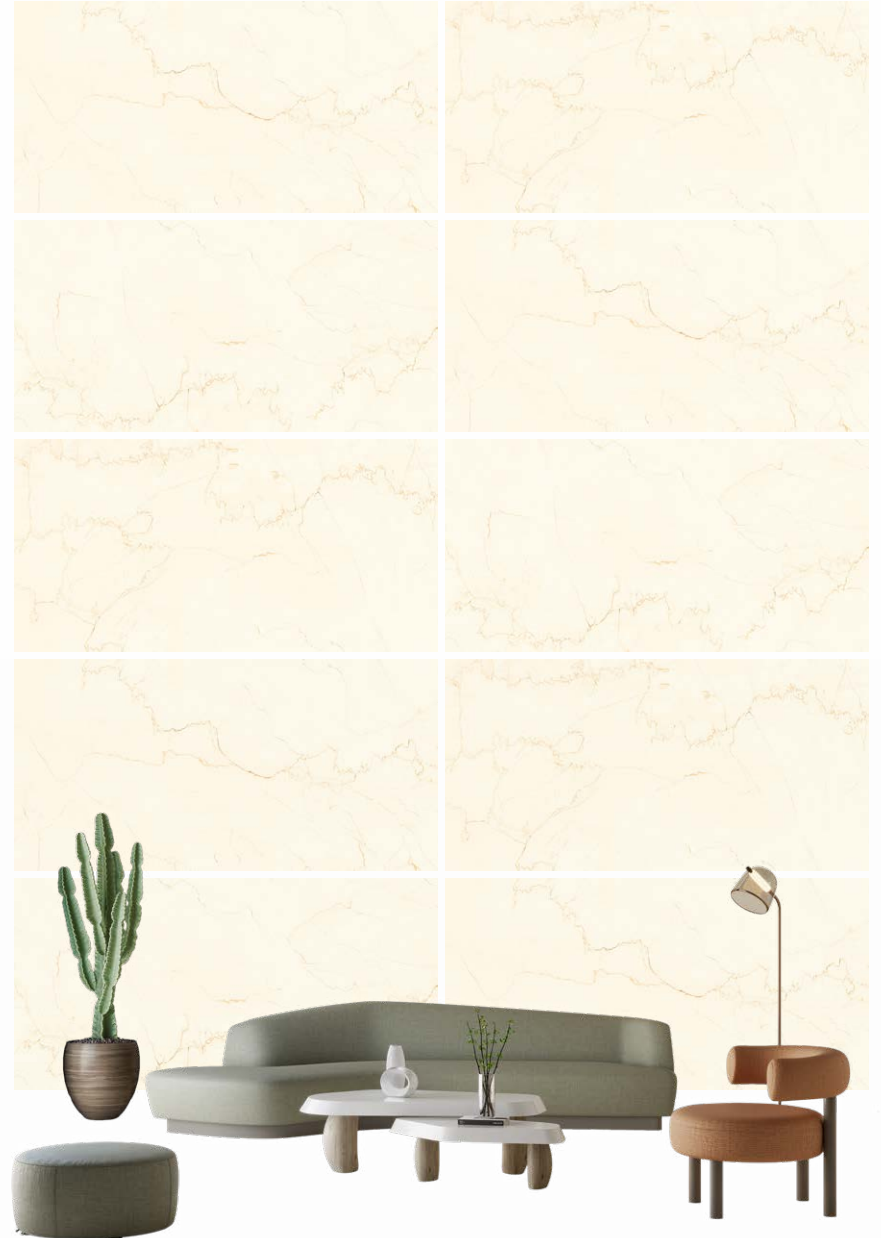

EMBRACE THE BEAUTY OF NATURAL MARBLE

600 x 1200 mm - GLOSSY

**BOTOCHINO
BROWN**

600 x 1200 mm - GLOSSY
Random : 3

**BOTOCHINO
BEIGE**

BOTOCHINO
series

BOTTICINO

600 x 1200 mm - GLOSSY
Random : 3