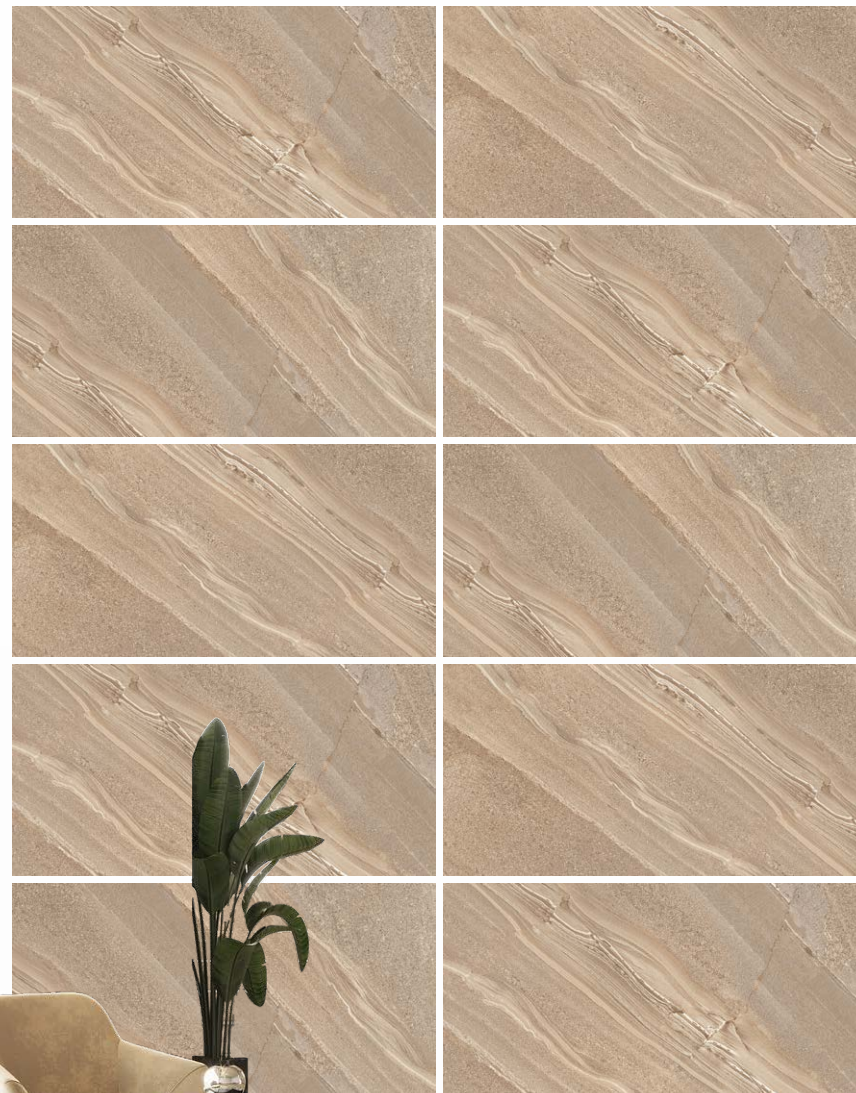

CENTRY
series