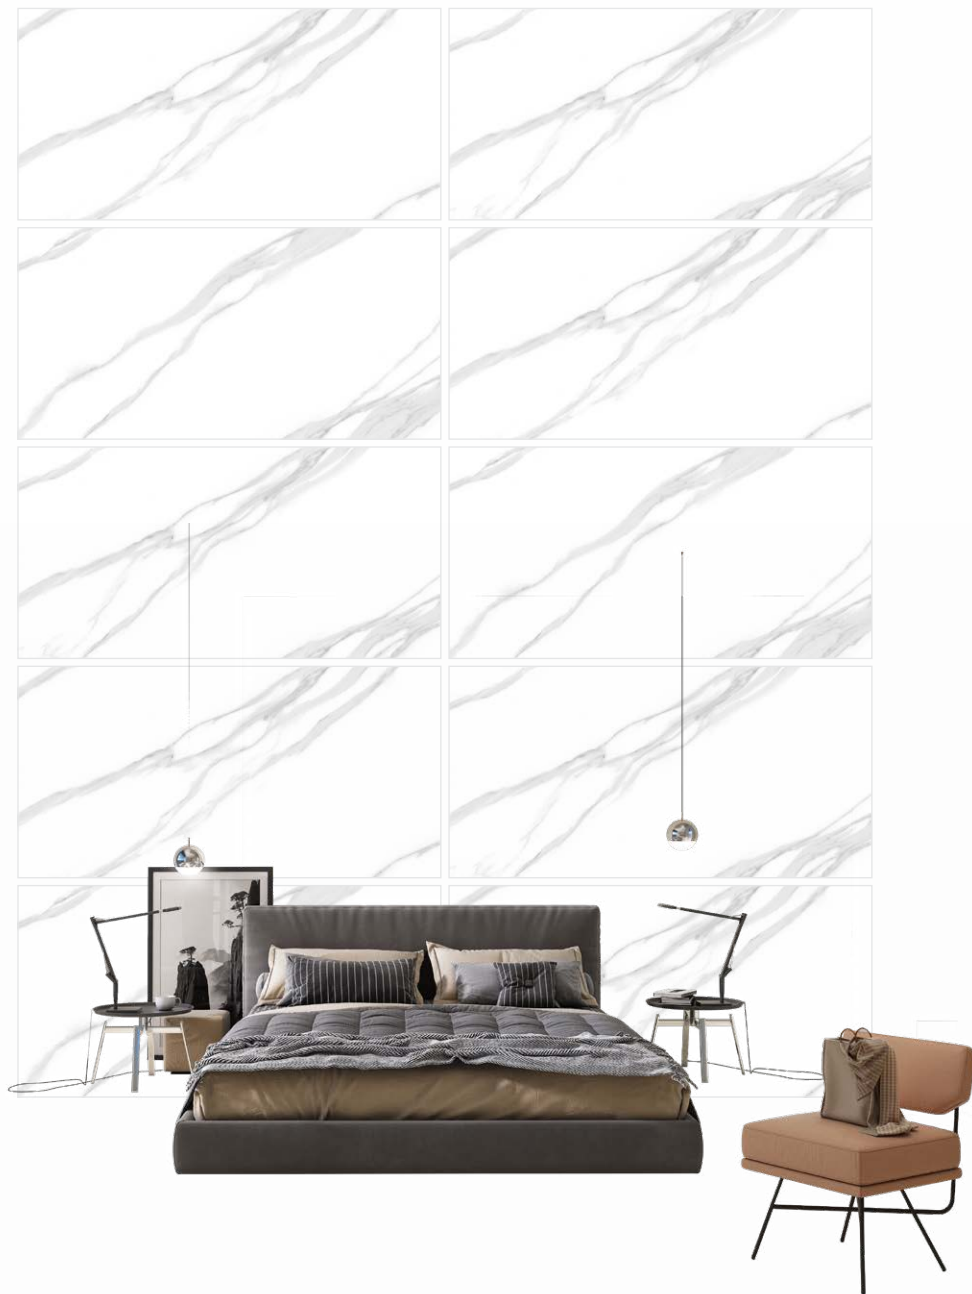

600 x 1200 mm - GLOSSY
Random : 3

ARIA
series

EMBRACE THE BEAUTY OF NATURAL MARBLE.

600 x 1200 mm - GLOSSY

***THE
VICEROY INN.***

RECEPTION

**SATVARIO
ATALANTIC**

600 x 1200 mm - GLOSSY
Random : 3

ATALANTIC
series

EMBRACE THE BEAUTY OF NATURAL MARBLE.

600 x 1200 mm - GLOSSY

**SATVARIO
META**

600 x 1200 mm - GLOSSY
Random : 3

META
series

EMBRACE THE BEAUTY OF NATURAL MARBLE

600 x 1200 mm - GLOSSY

EMBRACE THE BEAUTY OF NATURAL MARBLE.

600 x 1200 mm - GLOSSY

**SATVARIO
SPAZIO**

600 x 1200 mm - GLOSSY
Random : 3

SPAZIO
series

EMBRACE THE BEAUTY OF NATURAL MARBLE.

600 x 1200 mm - GLOSSY

**SHARA
GOLD**