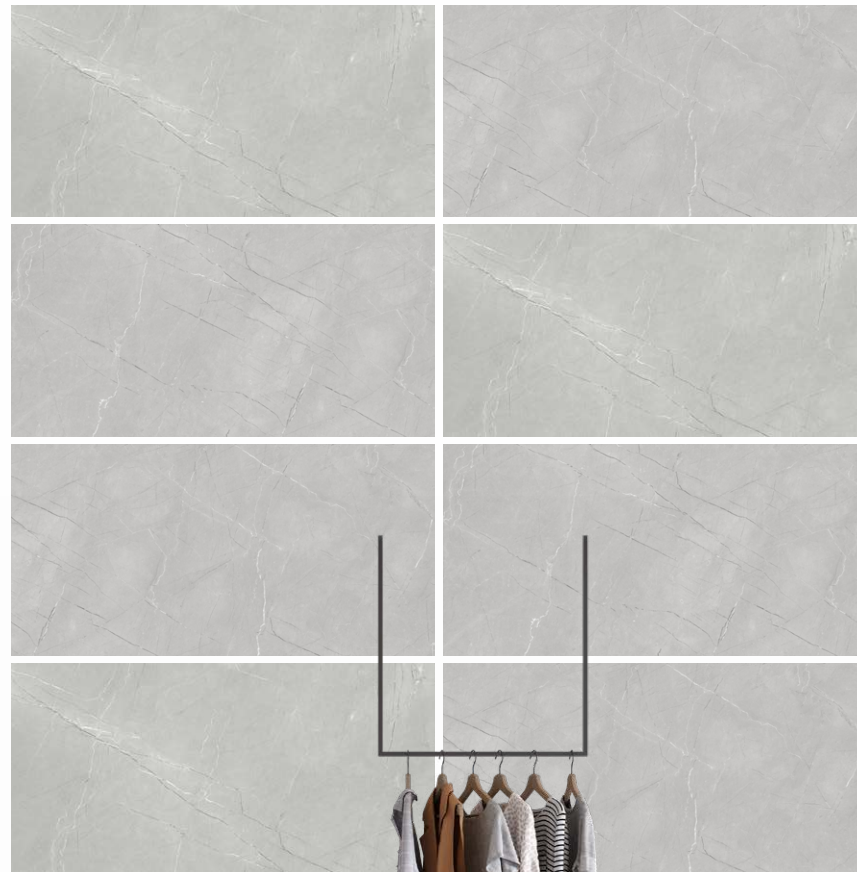

PARLINO
series

EMBRACE THE BEAUTY OF NATURAL MARBLE.

600 x 1200 mm - GLOSSY

**RESILIO
ONYX**

600 x 1200 mm - GLOSSY
Random : 3

RESILIO
series

EMBRACE THE BEAUTY OF NATURAL MARBLE

600 x 1200 mm - GLOSSY