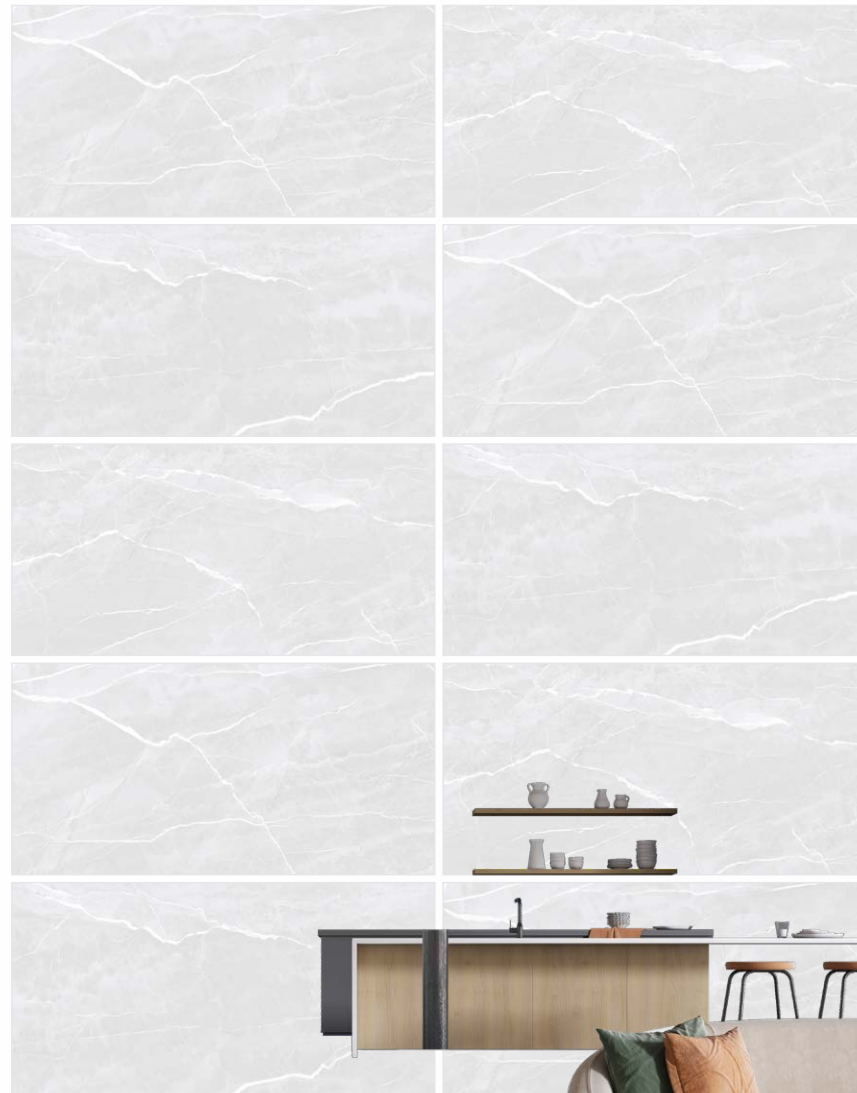

KEN
series

EMBRACE THE BEAUTY OF NATURAL MARBLE.

LASA
series

600 x 1200 mm - GLOSSY

LASA
BEIGE

LASA
BIANCO

600 x 1200 mm - GLOSSY
Random : 3

LASA series