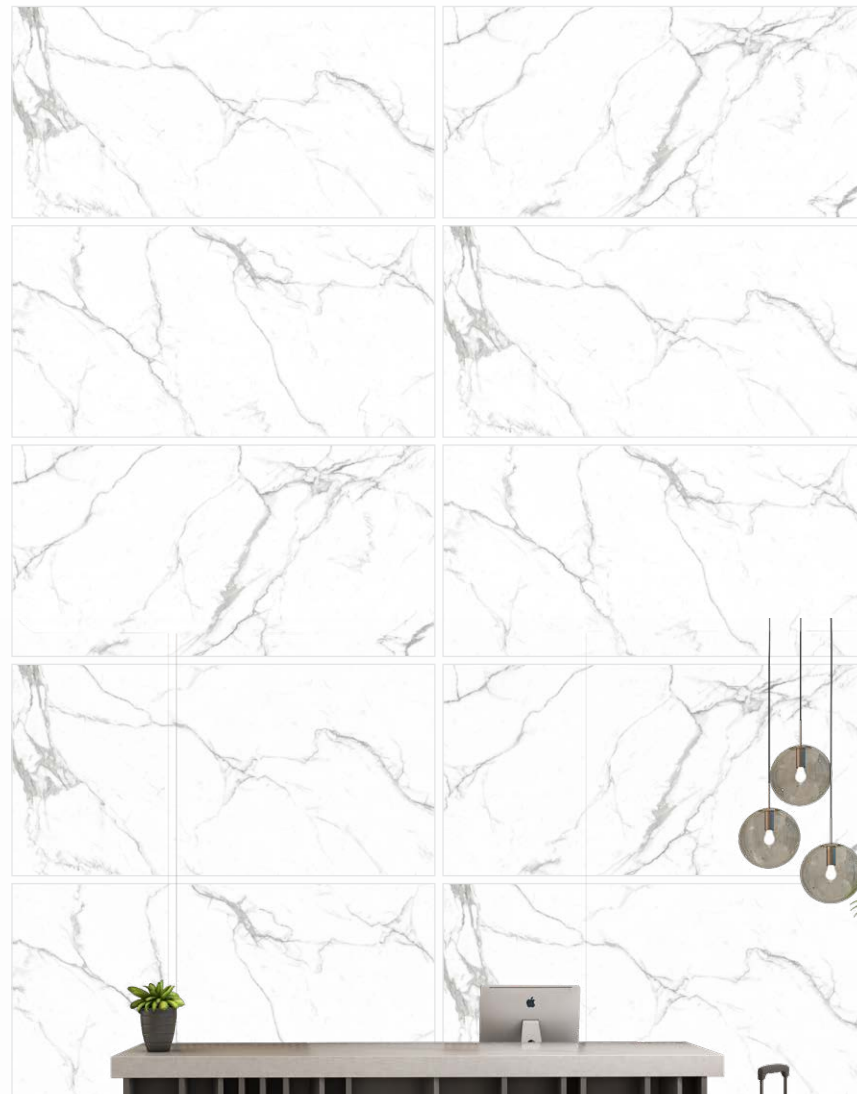

600 x 1200 mm - GLOSSY
Random : 3

ARIA
series

EMBRACE THE BEAUTY OF NATURAL MARBLE.

600 x 1200 mm - GLOSSY

***THE
VICEROY INN.***

RECEPTION

**SATVARIO
ATALANTIC**

600 x 1200 mm - GLOSSY
Random : 3

ATALANTIC
series

EMBRACE THE BEAUTY OF NATURAL MARBLE.

600 x 1200 mm - GLOSSY

**SATVARIO
META**

600 x 1200 mm - GLOSSY
Random : 3

META
series

EMBRACE THE BEAUTY OF NATURAL MARBLE

600 x 1200 mm - GLOSSY

EMBRACE THE BEAUTY OF NATURAL MARBLE.

600 x 1200 mm - GLOSSY

**SATVARIO
SPAZIO**

600 x 1200 mm - GLOSSY
Random : 3

SPAZIO
series

EMBRACE THE BEAUTY OF NATURAL MARBLE.

600 x 1200 mm - GLOSSY

**SHARA
GOLD**