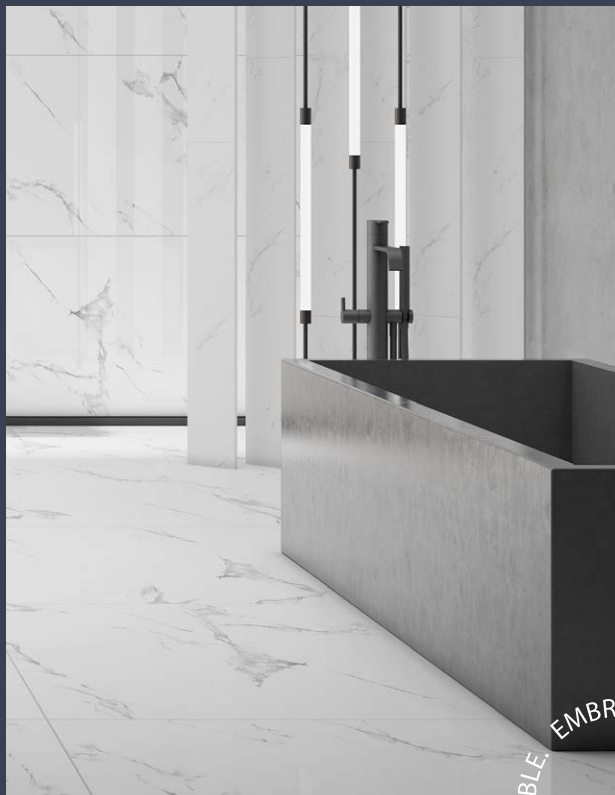

EMBRACE THE BEAUTY OF NATURAL MARBLE