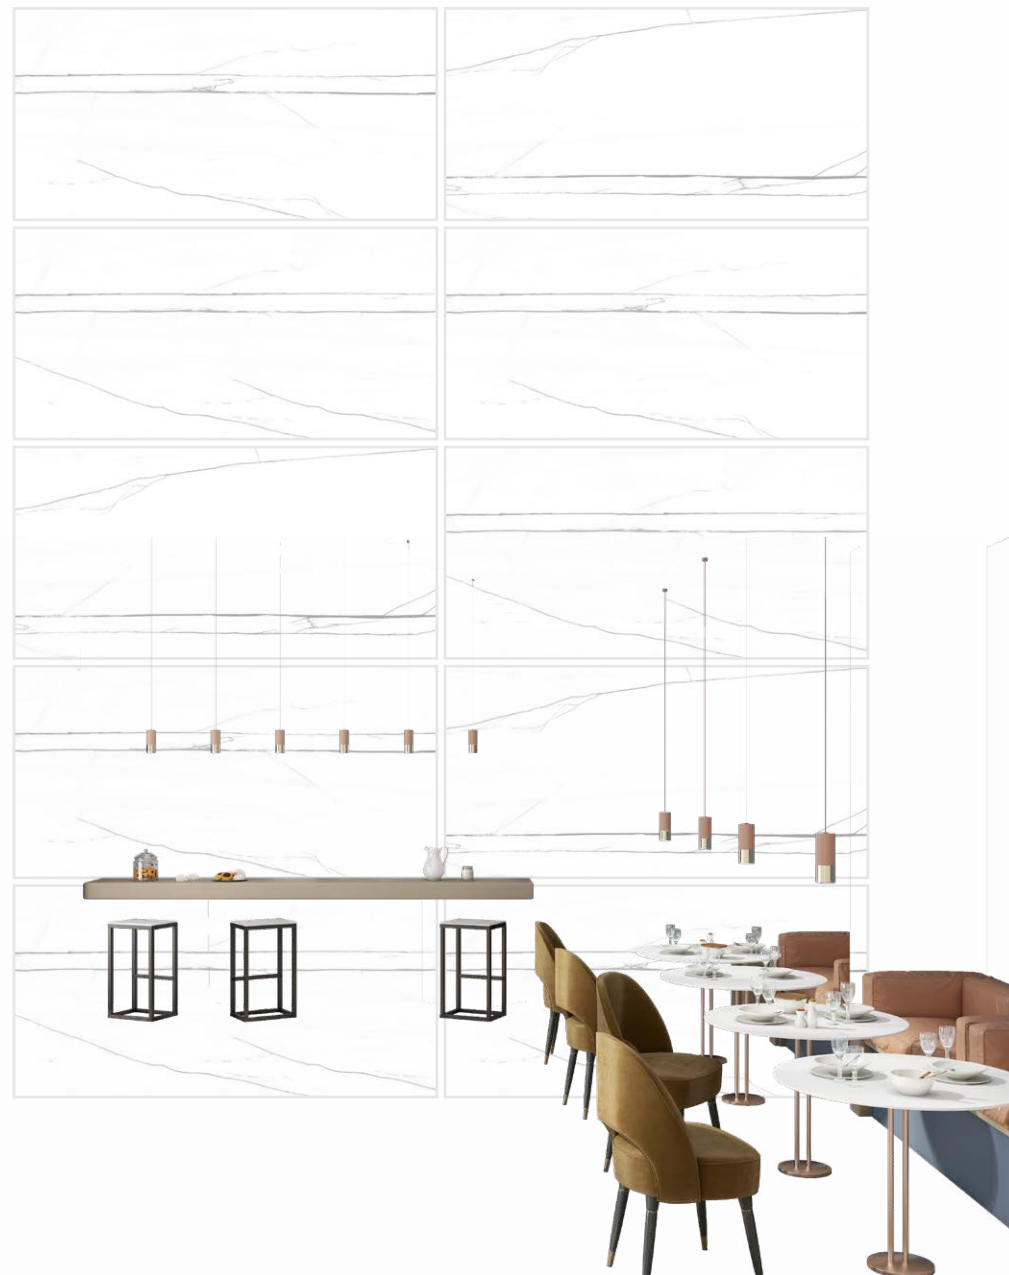

IRISH series