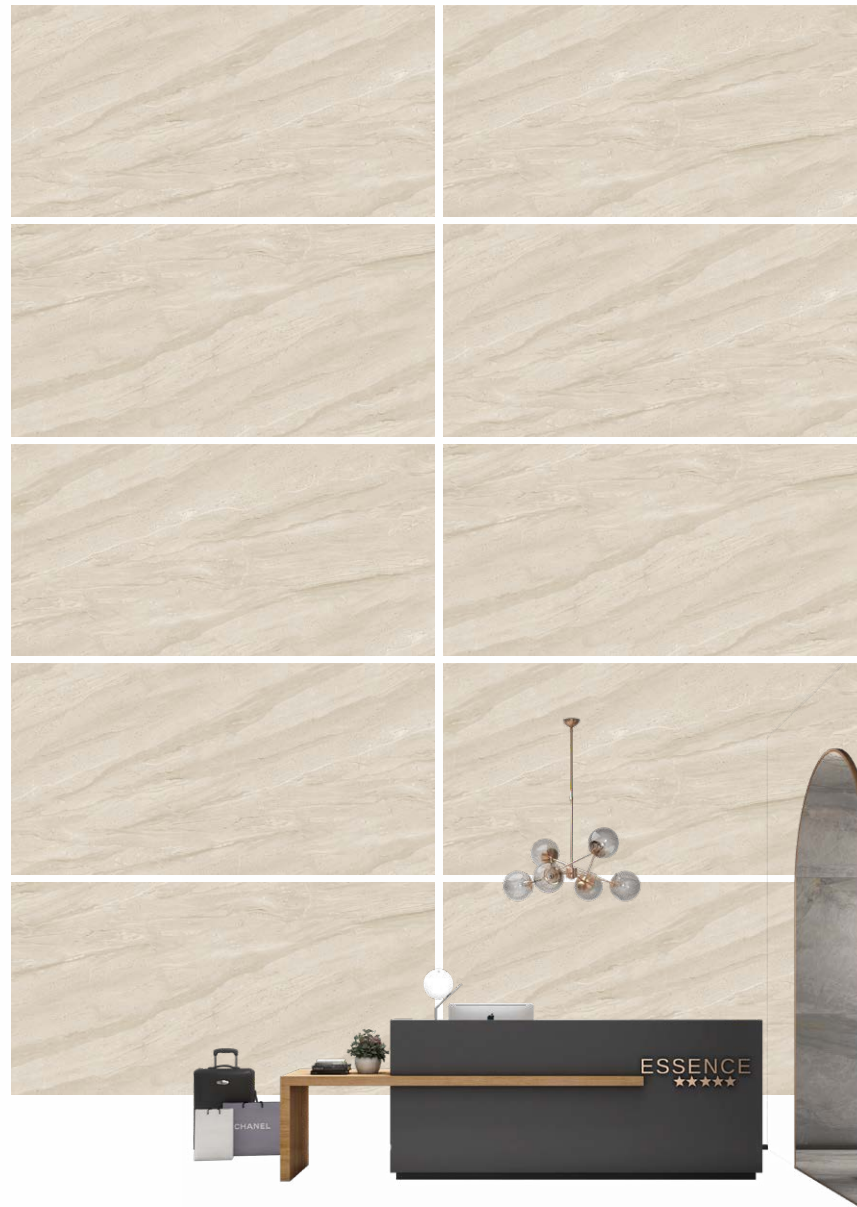

600 x 1200 mm - GLOSSY
Random : 3

MIRZA
series

EMBRACE THE BEAUTY OF NATURAL MARBLE.

600 x 1200 mm - GLOSSY

**NEVIA
DYNA GREY**

600 x 1200 mm - GLOSSY
Random : 3

**NEVIA
DYNA AZUL**

NEVIA DYNA
series