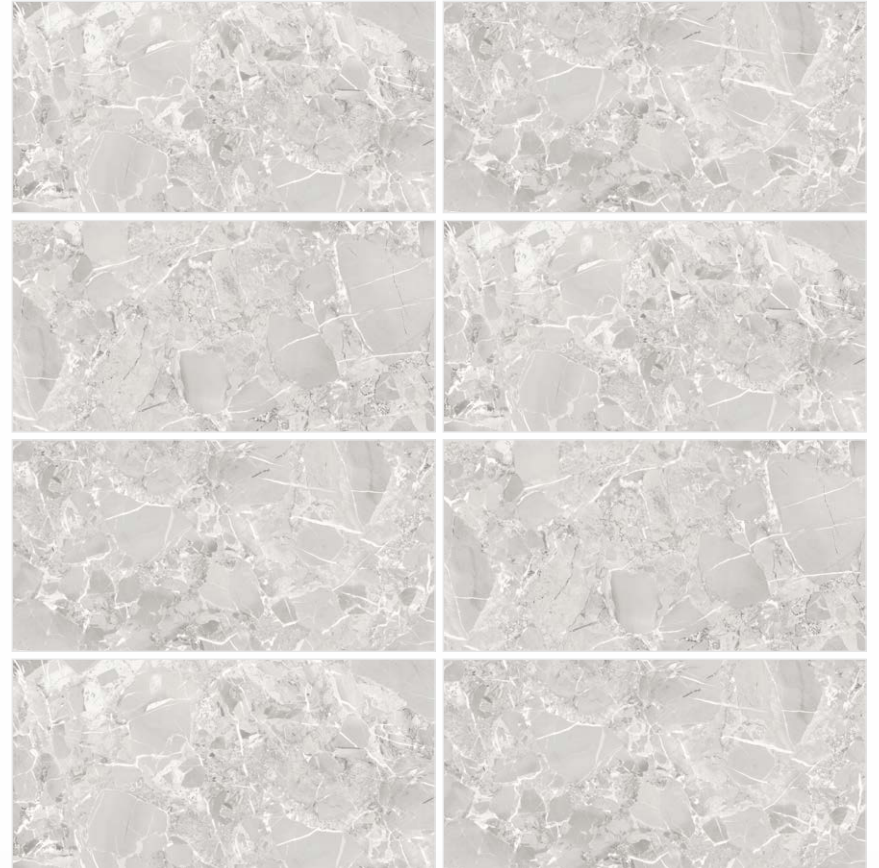

DAMASTA
series