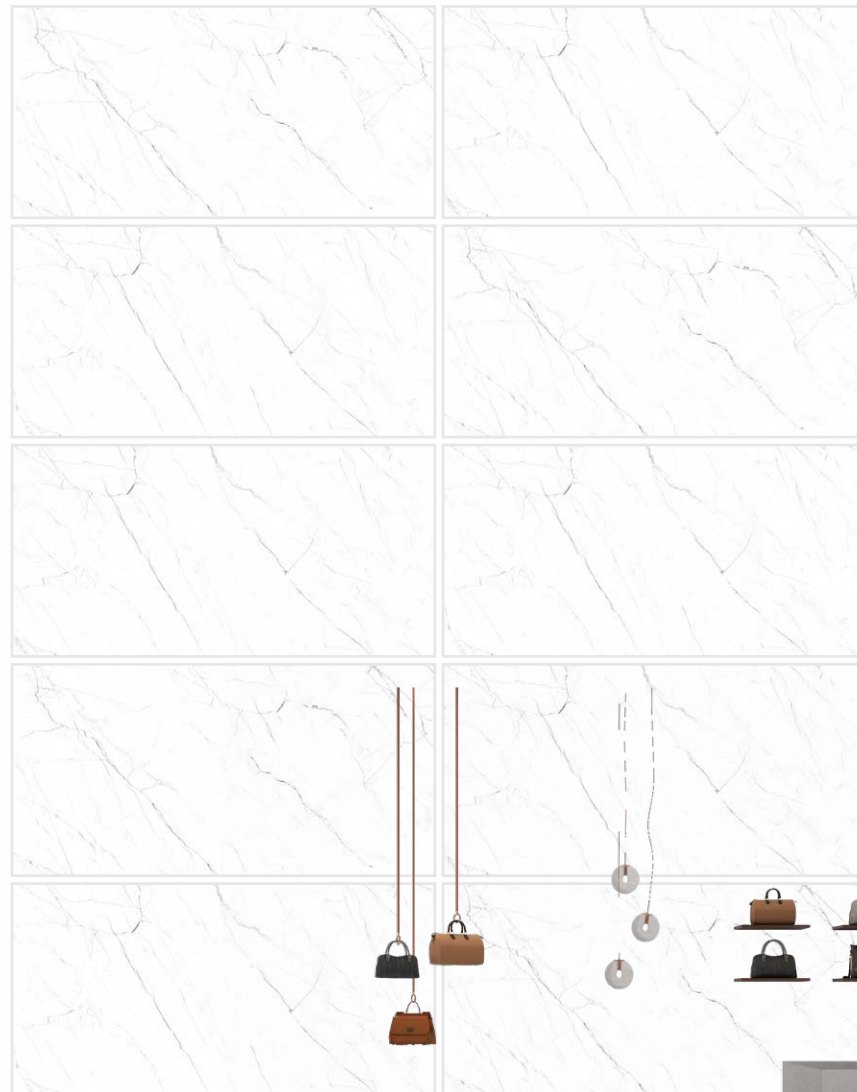

600 x 1200 mm - GLOSSY

**ELECTRA
BROWN**

600 x 1200 mm - GLOSSY
Random : 3

**ELECTRA
BEIGE**

ELECTRA
series

**ELECTRA
GREY**

600 x 1200 mm - GLOSSY
Random : 3

ELECTRA
series