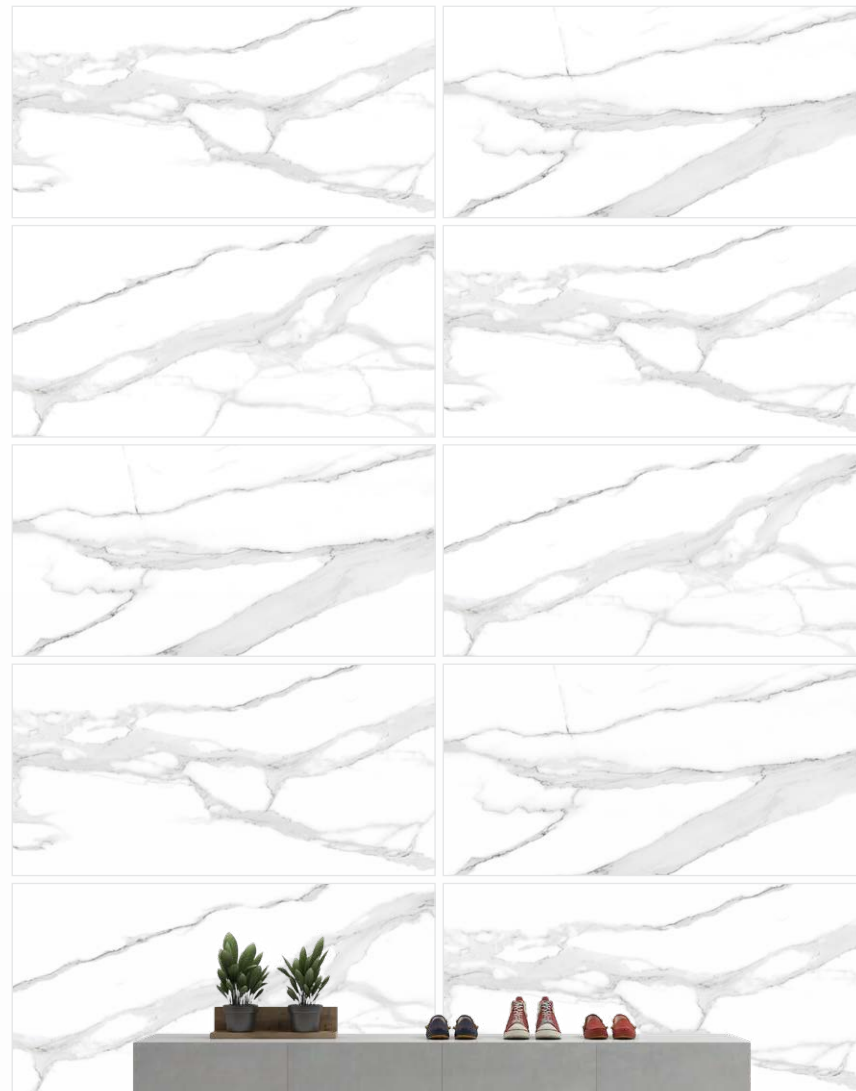

ALTICA
series