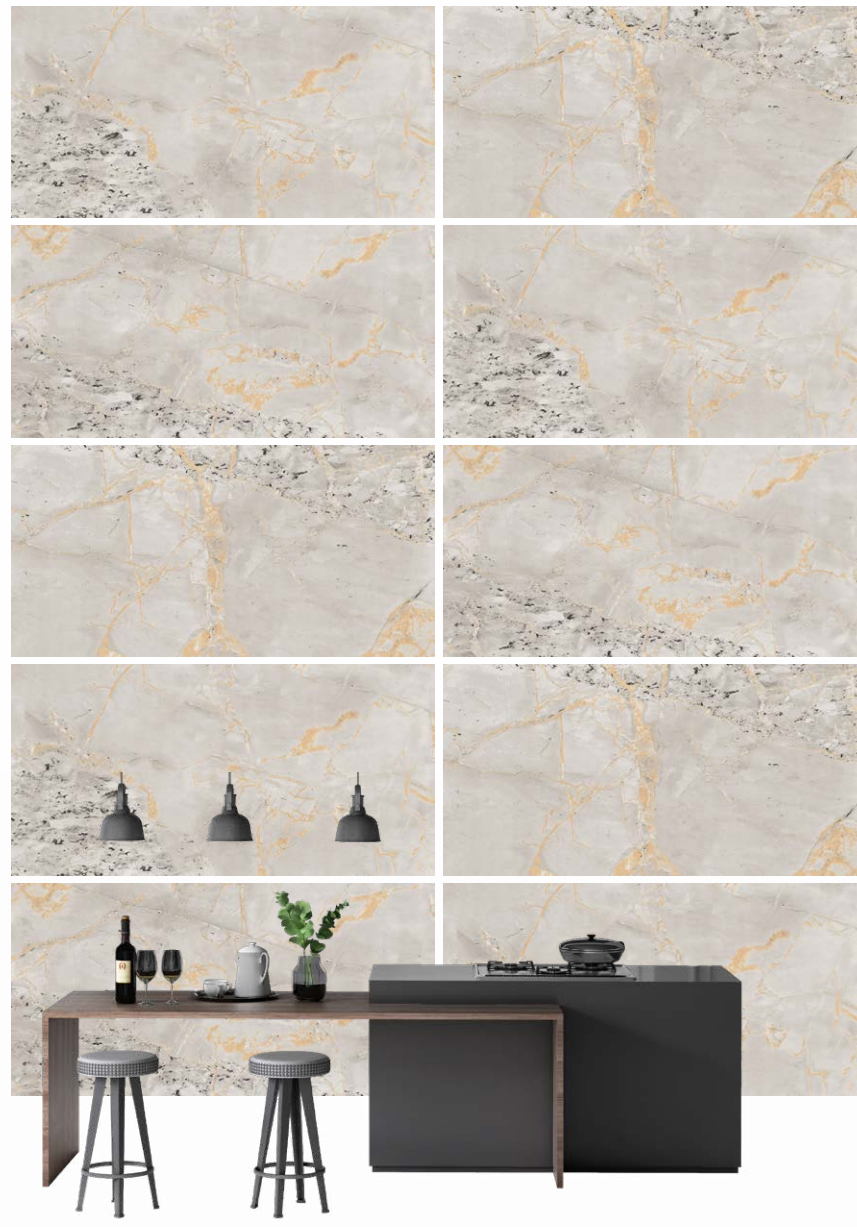

RIVER FIOR
series

EMBRACE THE BEAUTY OF NATURAL MARBLE.

600 x 1200 mm - GLOSSY

**ROMA
GOLD**

600 x 1200 mm - GLOSSY
Random : 3

ROMA
series

EMBRACE THE BEAUTY OF NATURAL MARBLE

600 x 1200 mm - GLOSSY