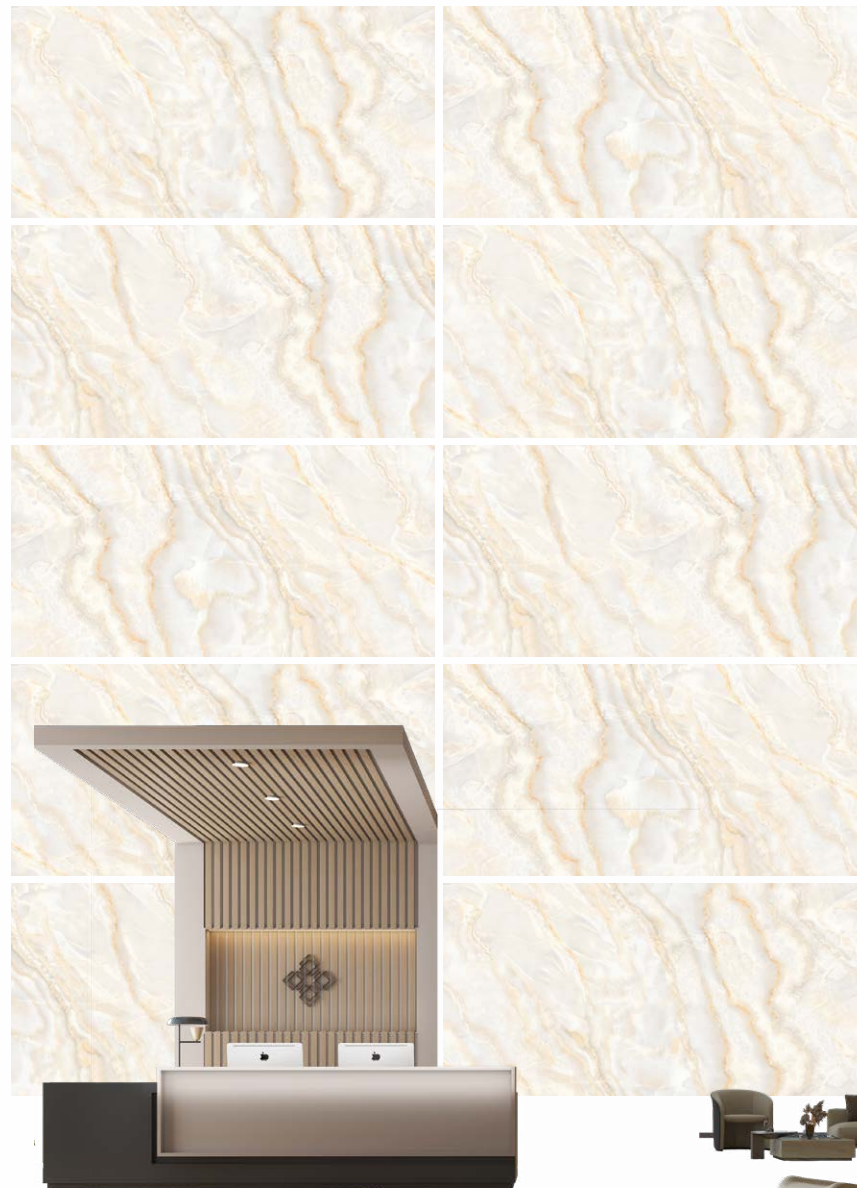

PARLINO
series

EMBRACE THE BEAUTY OF NATURAL MARBLE.

600 x 1200 mm - GLOSSY

**RESILIO
ONYX**

600 x 1200 mm - GLOSSY
Random : 3

RESILIO
series

EMBRACE THE BEAUTY OF NATURAL MARBLE

600 x 1200 mm - GLOSSY