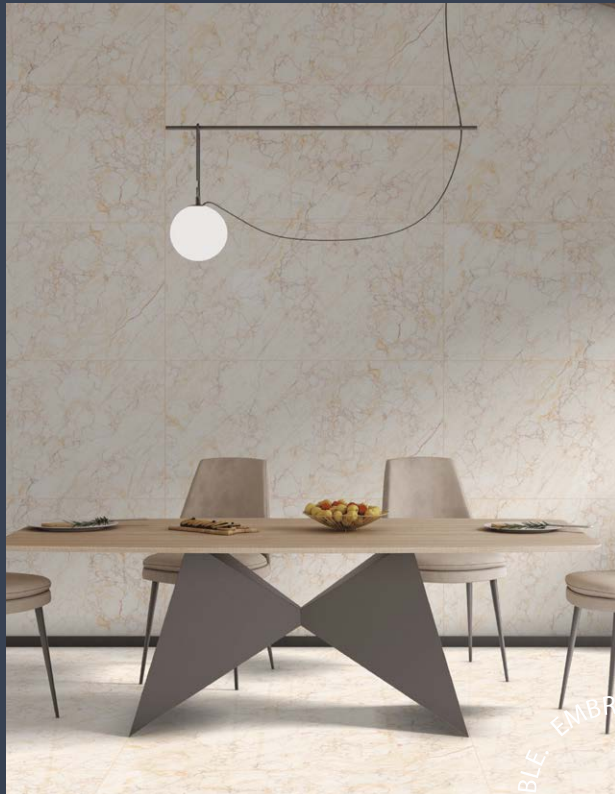

600 x 1200 mm - GLOSSY

**BRILLIANT
WHITE**

600 x 1200 mm - GLOSSY
Random : 3

**BRILLIANT
IVORY**

BRILLIANT
series

EMBRACE THE BEAUTY OF
NATURAL MARBLE

600 x 1200 mm - GLOSSY

**CENTRA
BEIGE**