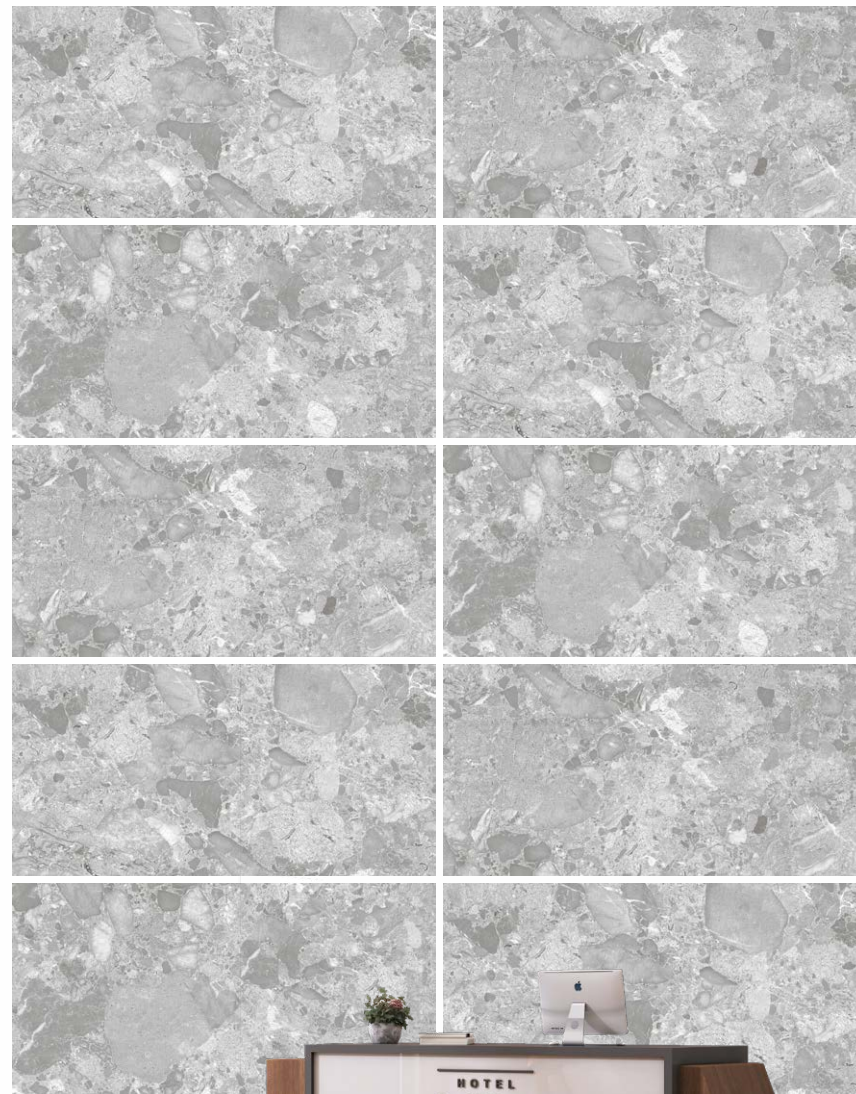

KARNIS
series

**KARNIS
GREY**

600 x 1200 mm - GLOSSY
Random : 3

KARNIS
series

EMBRACE THE BEAUTY OF NATURAL MARBLE.

600 x 1200 mm - GLOSSY

**KEN
WHITE**

600 x 1200 mm - GLOSSY
Random : 3