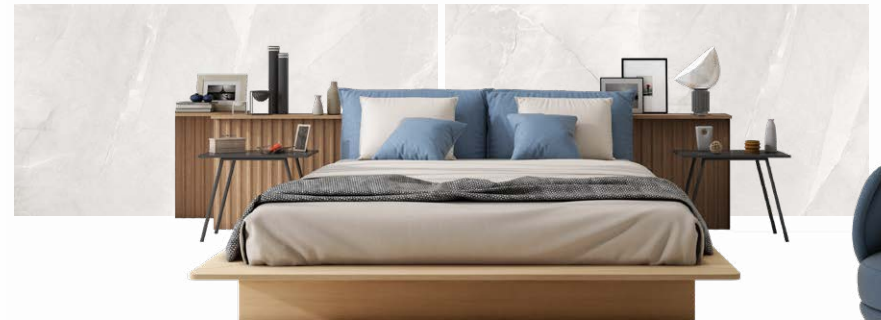

ARMANI BOSCO
series