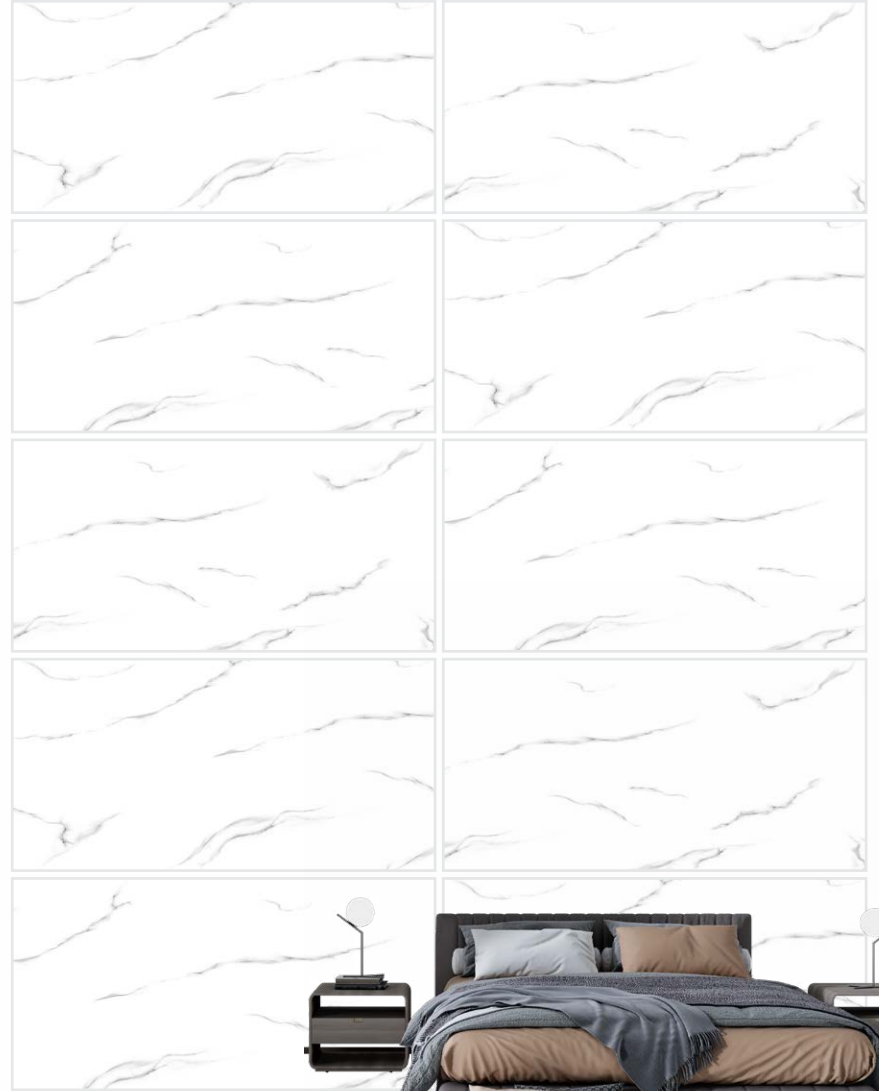

FRENCH
series

EMBRACE THE BEAUTY OF NATURAL MARBLE

600 x 1200 mm - GLOSSY

**GLACIAR
BEIGE**

600 x 1200 mm - GLOSSY
Random : 3

**GLACIAR
GREY**

GLACIAR
series

EMBRACE THE BEAUTY OF NATURAL MARBLE.