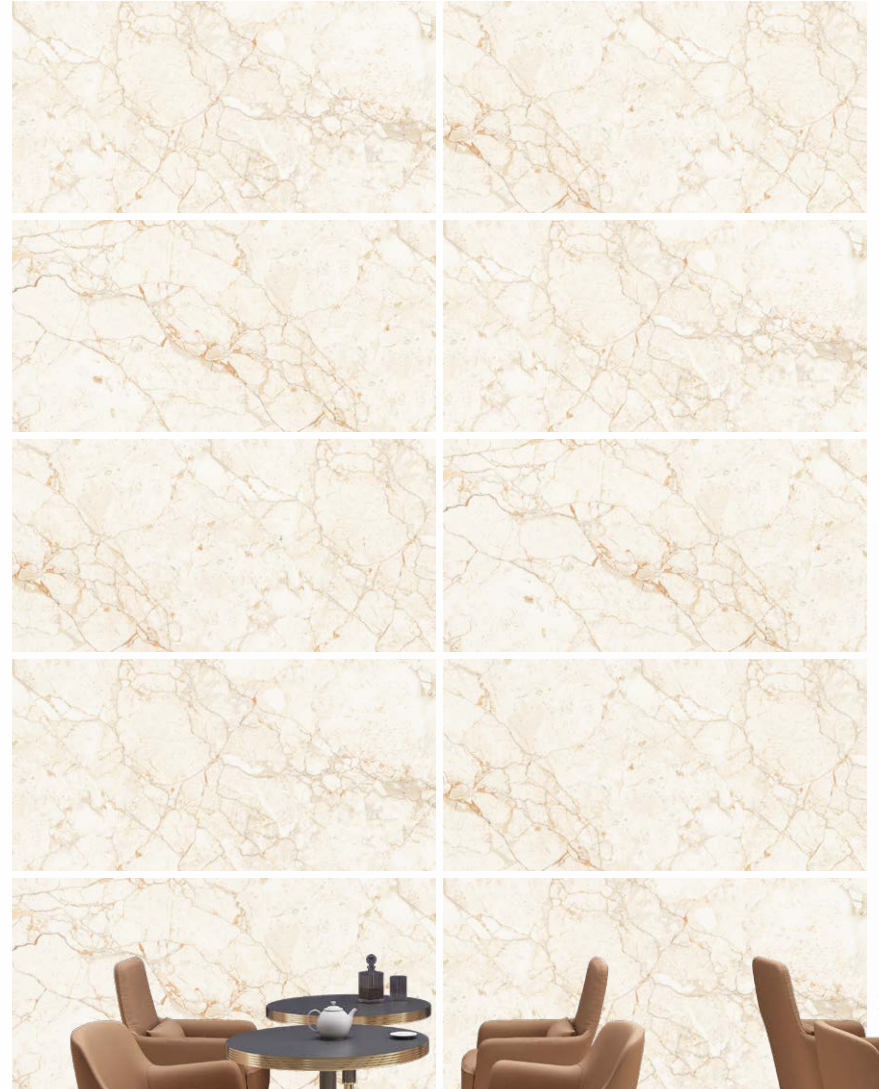

ROSALIA
series