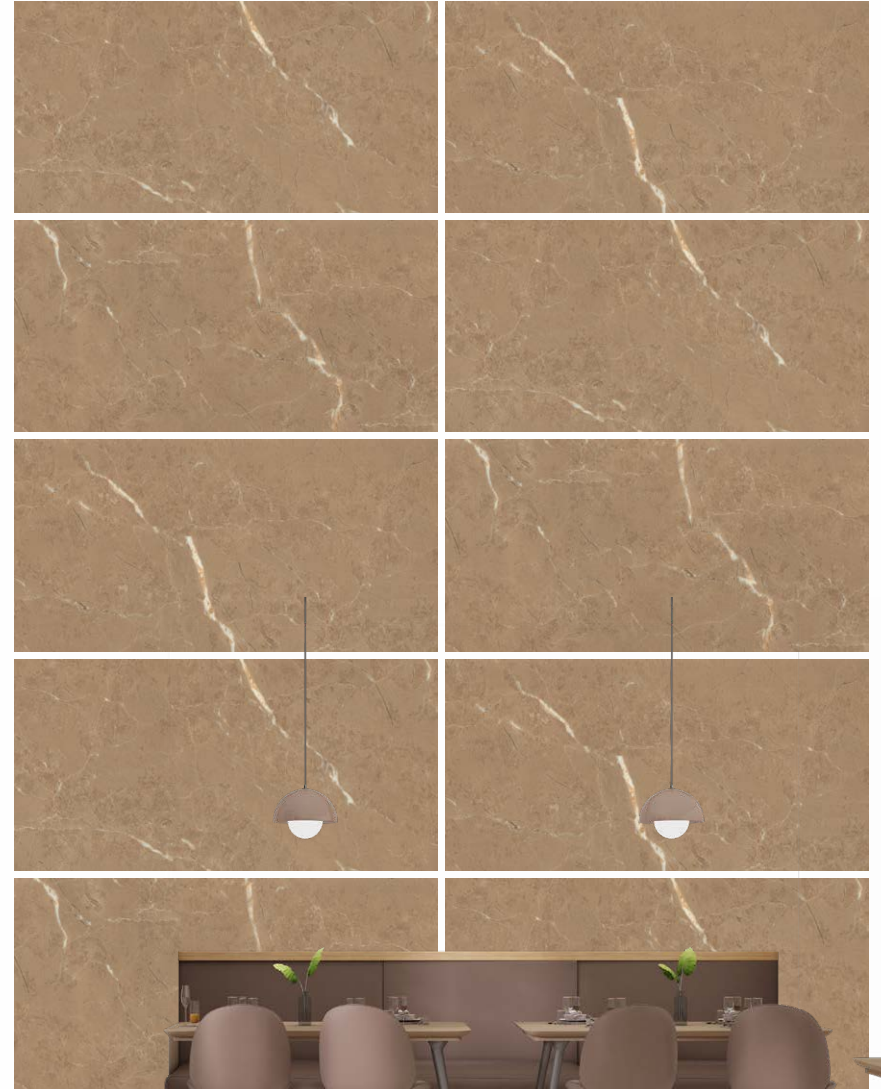

PALPIS ELITE
series

EMBRACE THE BEAUTY OF NATURAL MARBLE.

600 x 1200 mm - GLOSSY

**PETRA
BEIGE**

600 x 1200 mm - GLOSSY
Random : 3

**PETRA
BROWN**

PETRA
series

**PIETRA
BIANCO**