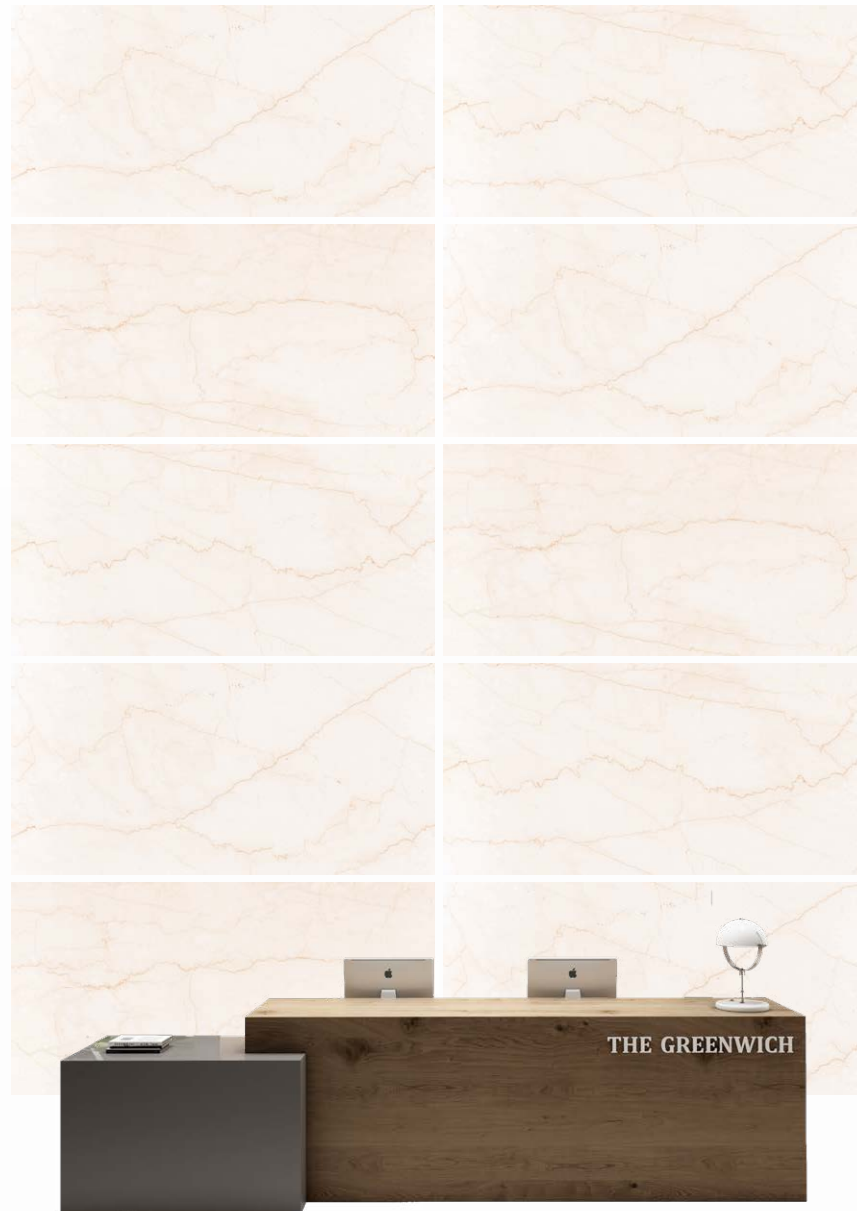

BOTTICINO
series