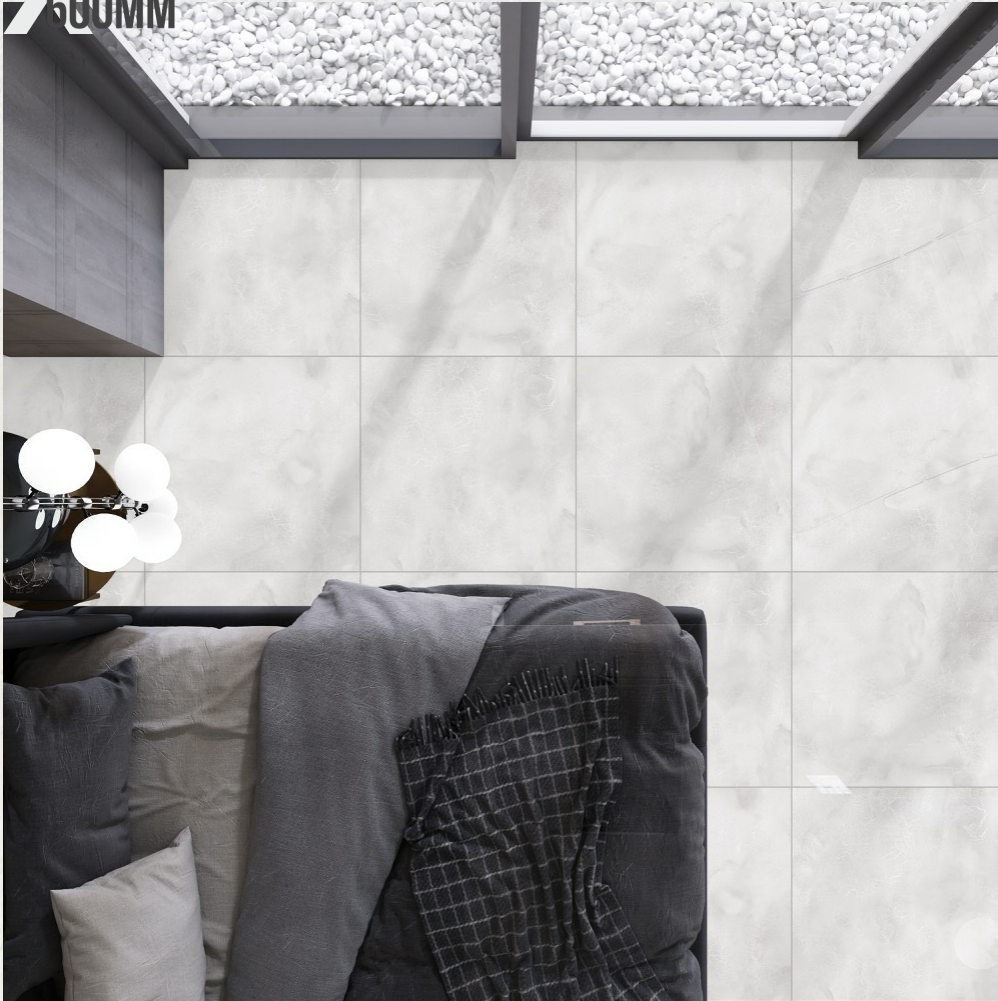

ARTIC FEEL
FINISH: RUSTIC

Random 1

600
600MM

BLISTER BEIGE
FINISH: RUSTIC

Random 3

600
600MM

BLISTER BIANCO
FINISH: RUSTIC

Random 3