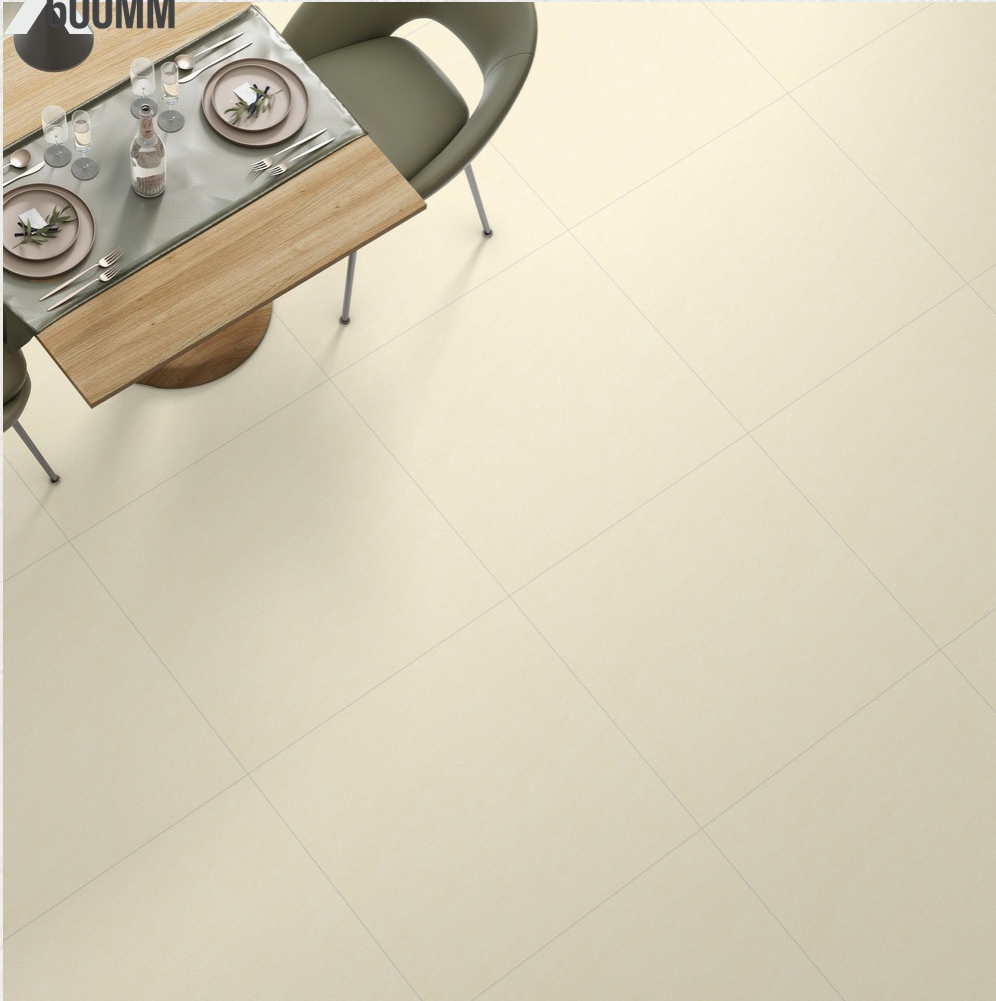

600
600MM

MOROCON 009 LT
FINISH: RUSTIC

Random 1

600
600MM

MUNICH IVORY
FINISH: RUSTIC

Random 1

600
600MM

MYSTIC BIANCO
FINISH: RUSTIC