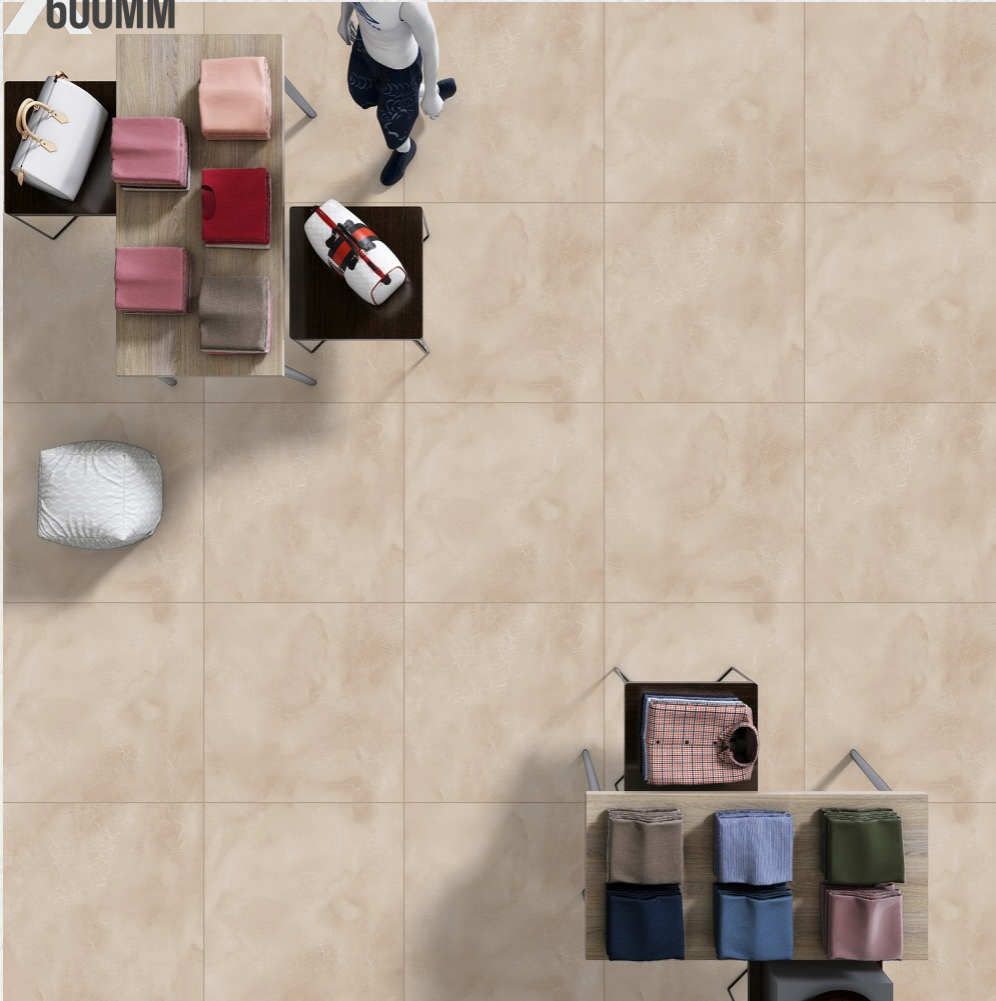

600
600MM

BLISTER BEIGE
FINISH: RUSTIC