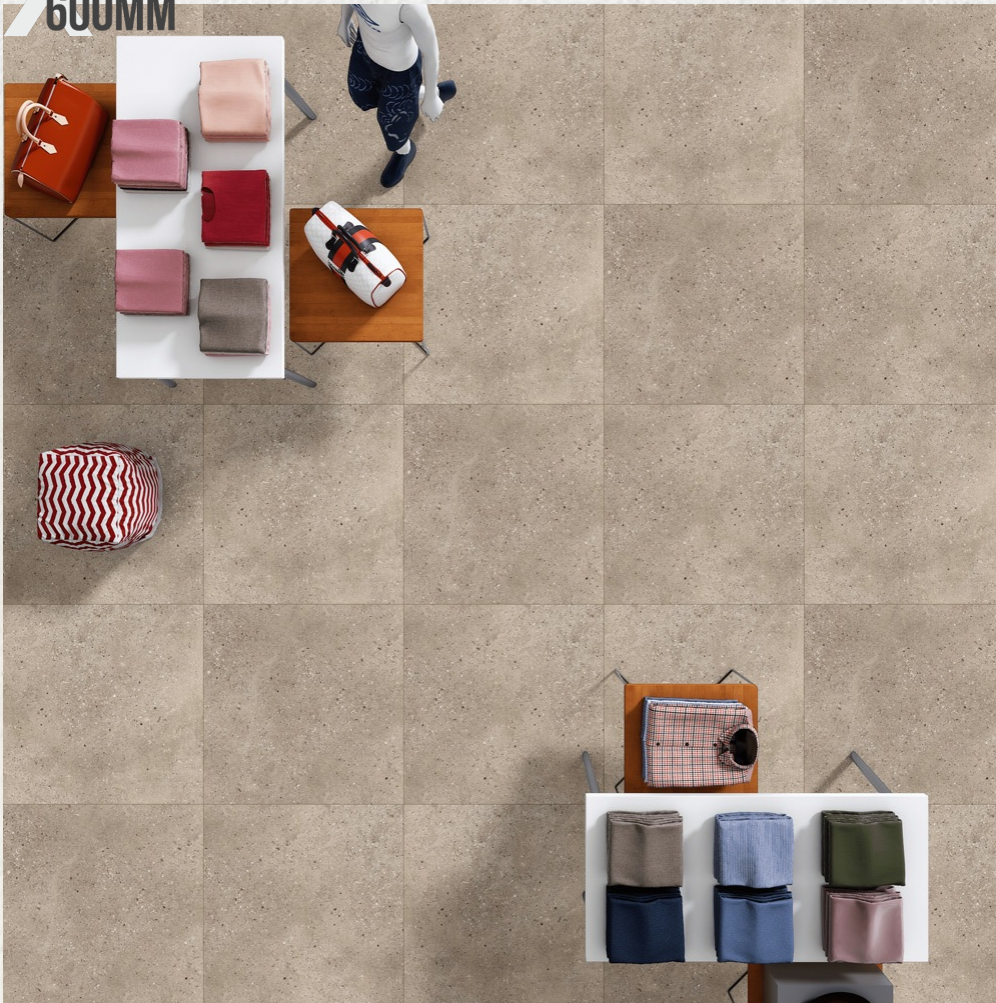

Random 3

600
600MM

PARKER BIANCO
FINISH: RUSTIC

Random 3

600
600MM

PARKER BROWN
FINISH: RUSTIC

Random 3

600
600MM