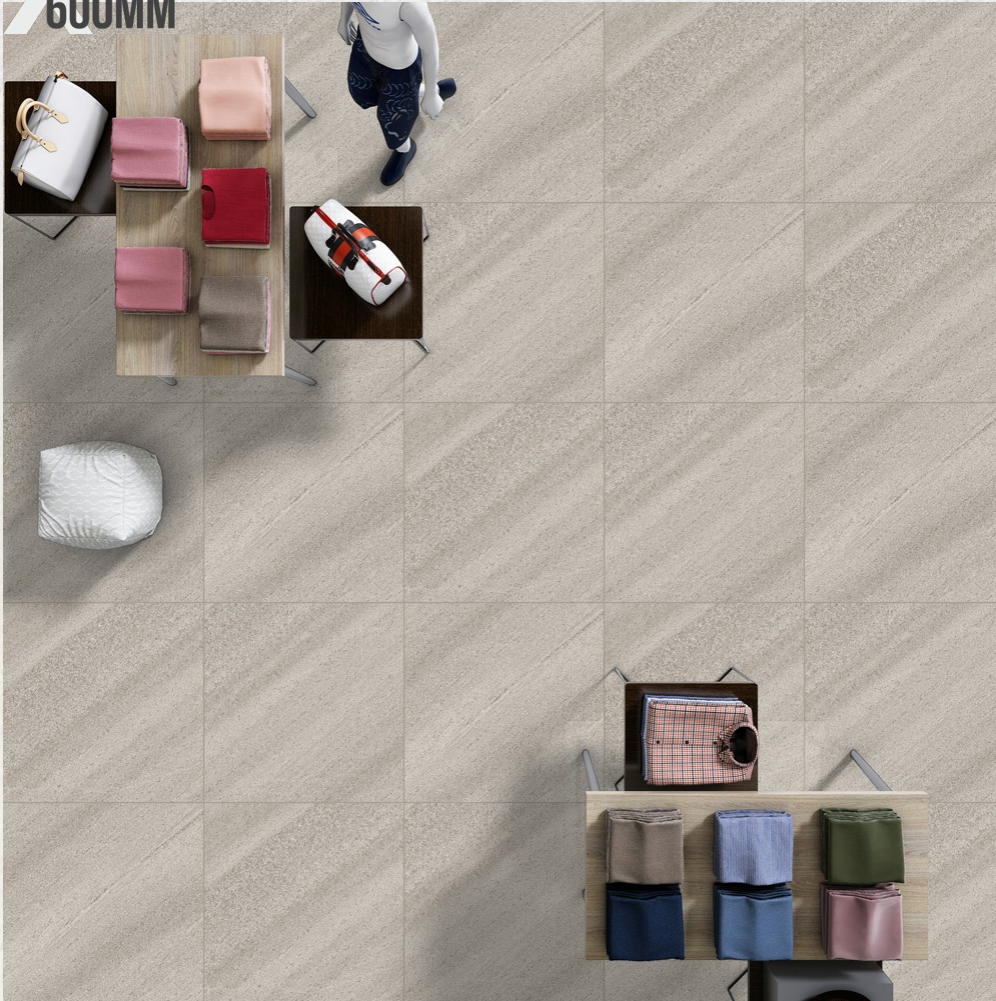

600
600MM

CANYON GREY
FINISH: RUSTIC

Random 3

600
600MM

CARNELIAN BIANCO
FINISH : RUSTIC

Random 3

600
600MM

CARNELIAN BROWN
FINISH: RUSTIC