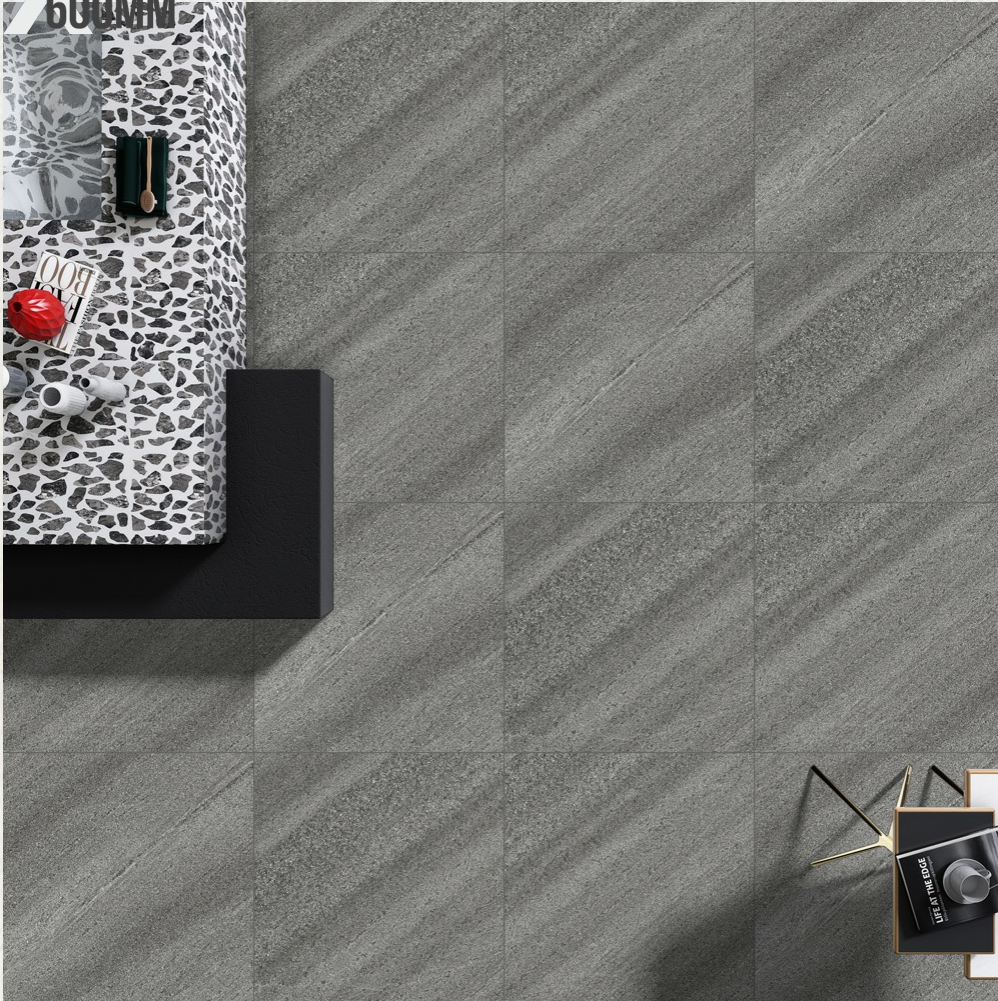

Random 3

600
600MM

CARNELIAN CREMA
FINISH: RUSTIC

Random 3

600
600MM

CARNELIAN GREY
FINISH: RUSTIC

Random 3

**600
600MM**