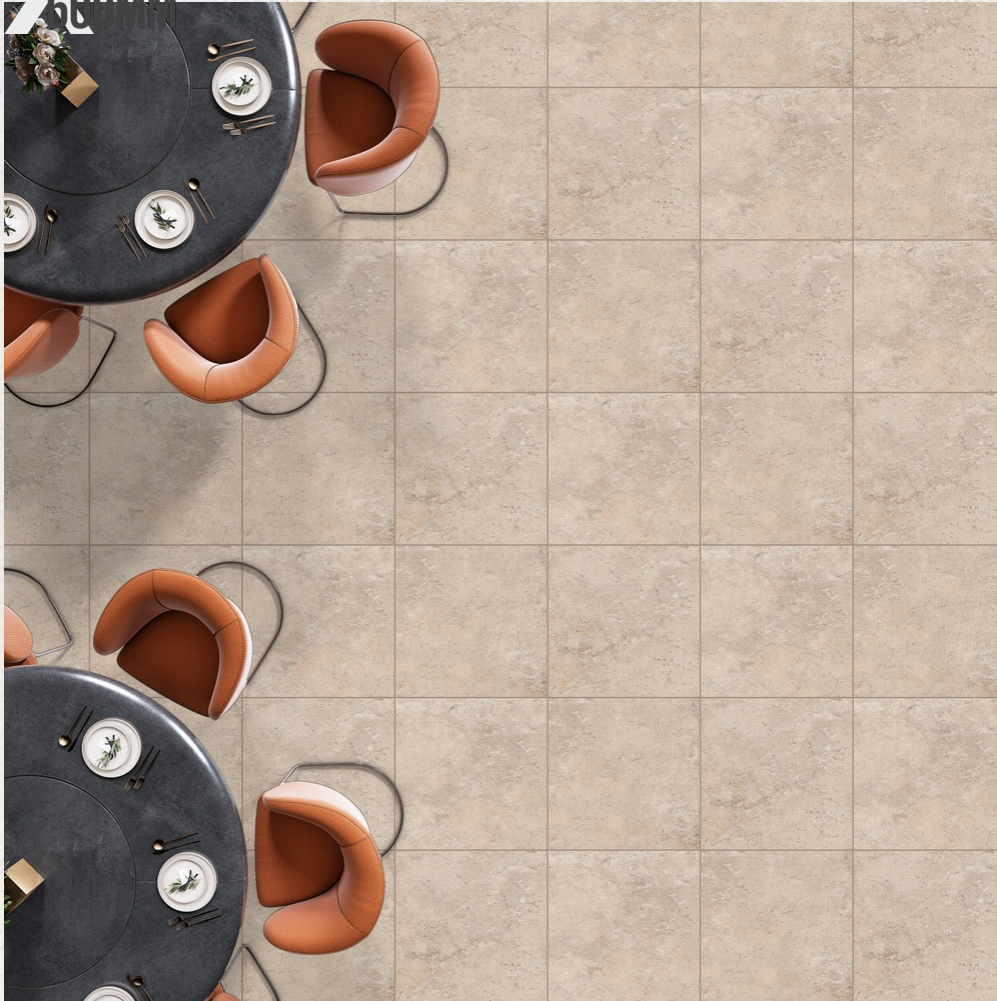

600
600MM

BOTTOCINO BEIGE CRACK
FINISH : RUSTIC

Random 4

600
600MM

BRESSIA SILVER
FINISH: RUSTIC

Random 4

600
600MM

CANYON BROWN
FINISH: RUSTIC