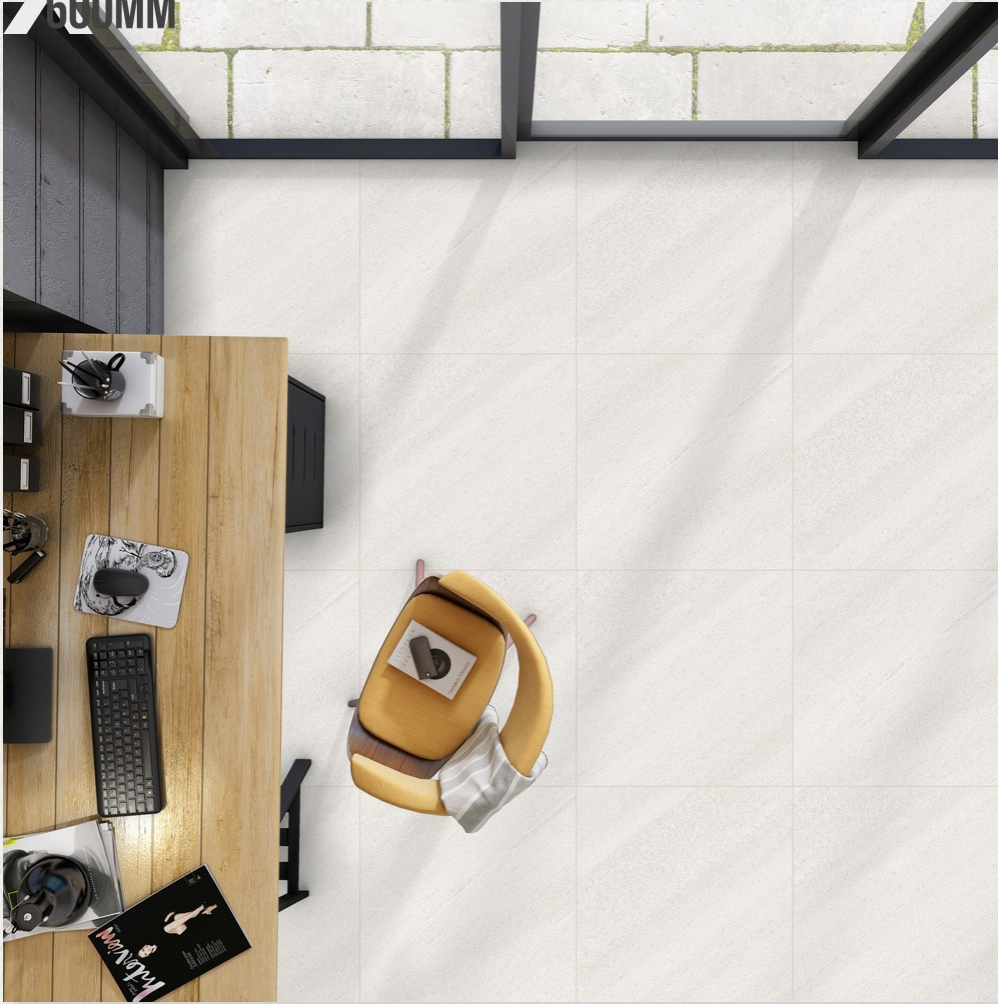

600
600MM

CARNELIAN CREMA
FINISH: RUSTIC