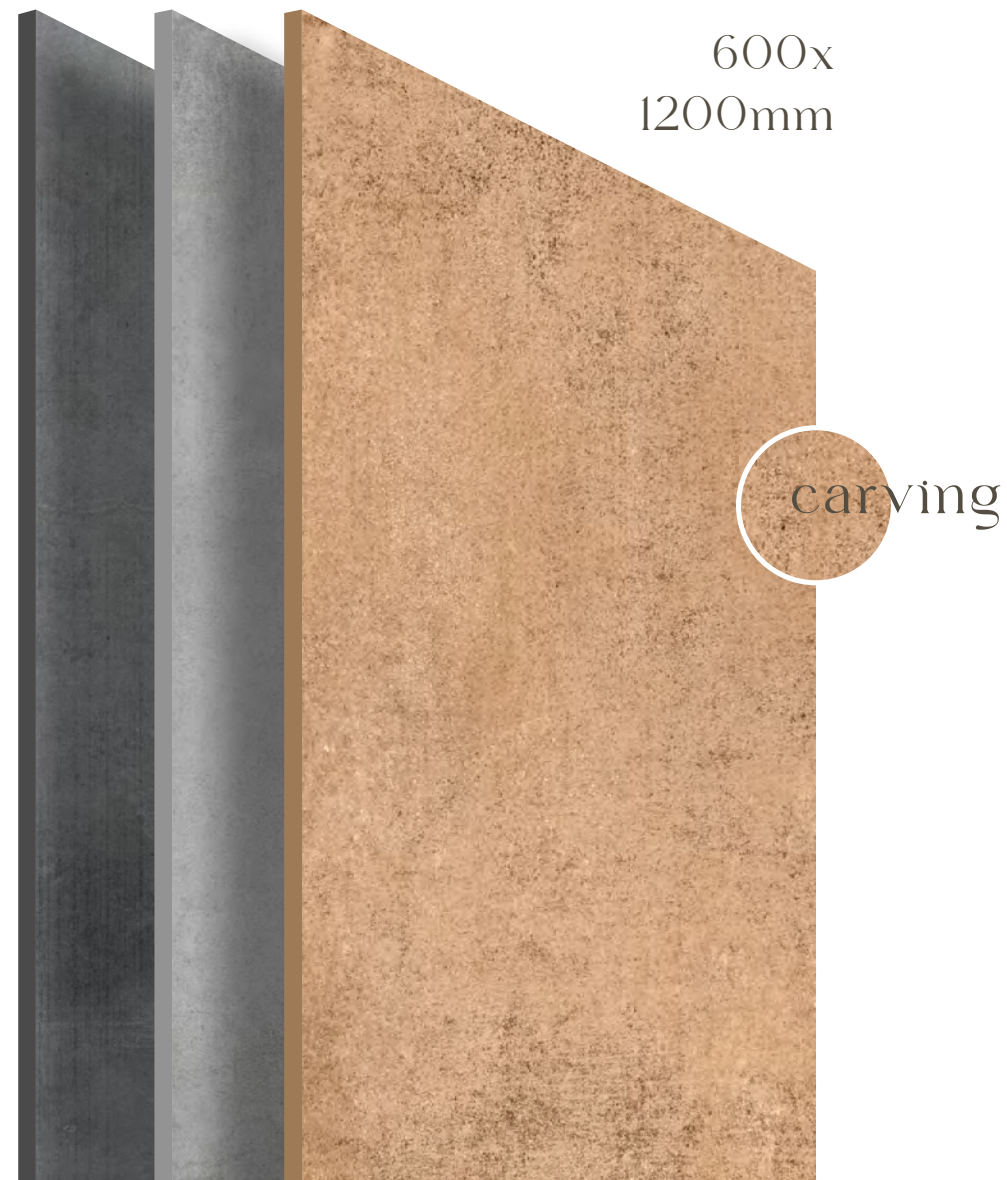

600x
1200mm

carving

BREA-

Infinite, seamlessly integrated with the surroundings, and exotic; with striking and functional surfaces.

ING

BOU-

Enhance, embellish, and elevate your design with bold classic patterns!