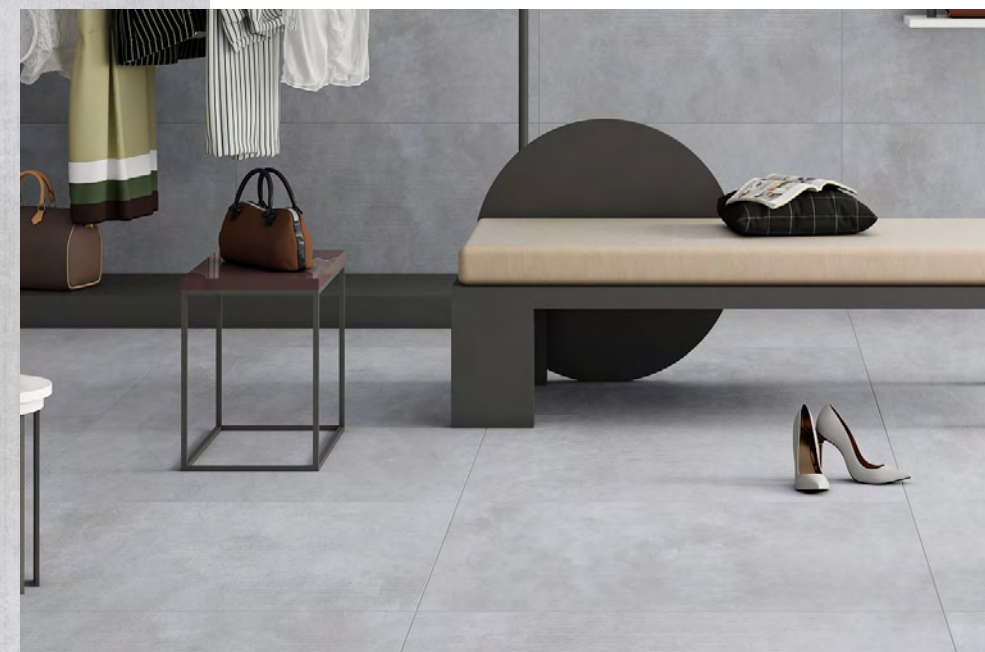

GLAM

600X
1200MM

CAR- VING?

Carving collection with a luminous consistency featuring an innovative look. It is a collection of indoor and outdoor floors with a dual personality: understated and minimalist. Carving coverings complete the collection with an eclectic decorative range. Outstanding performance and exceptional antibacterial, hygienic, and surface protection. A product that expresses discreet, versatile elegance with a natural and trendy style.

SIYARAM
superficie di qualità