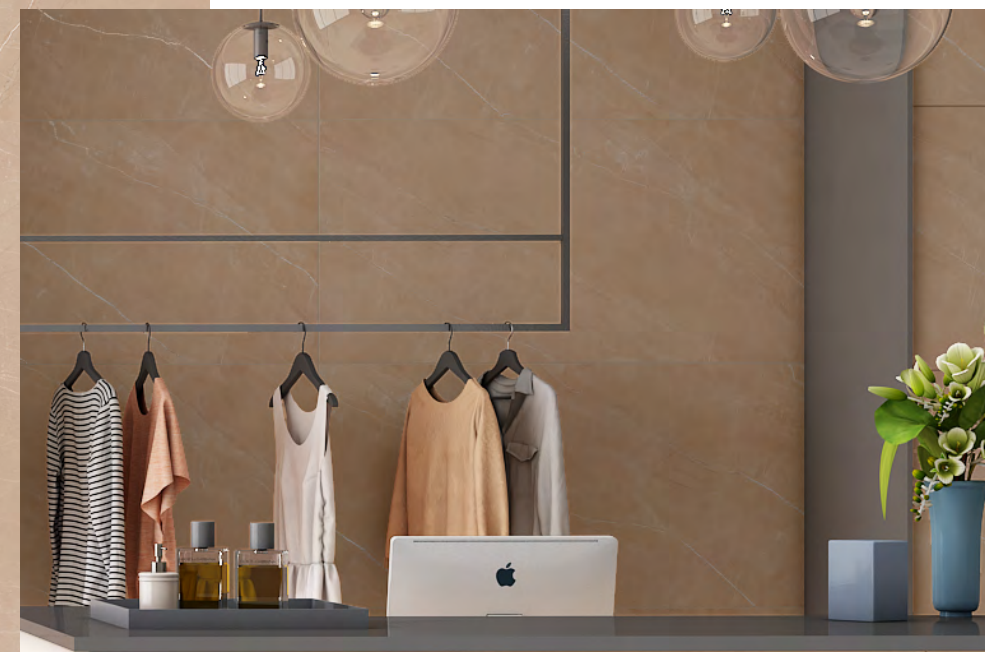

ARMANI SLATE

600X
1200MM

CAR- VING?

Carving collection with a luminous consistency featuring an innovative look. It is a collection of indoor and outdoor floors with a dual personality: understated and minimalist. Carving coverings complete the collection with an eclectic decorative range. Outstanding performance and exceptional antibacterial, hygienic, and surface protection. A product that expresses discreet, versatile elegance with a natural and trendy style.

SIYARAM
superficie di qualità