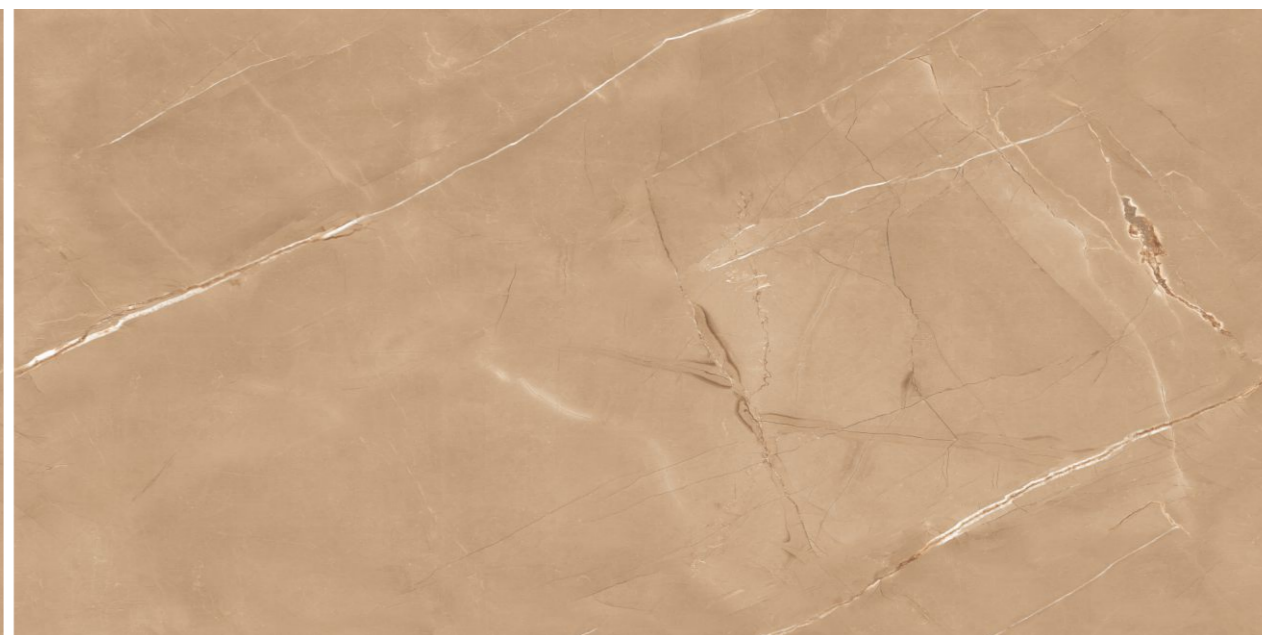

Bronzo Armani Brown

▶ Size:
600x1200mm

▶ Finish:
Endless

▶ Random:
04