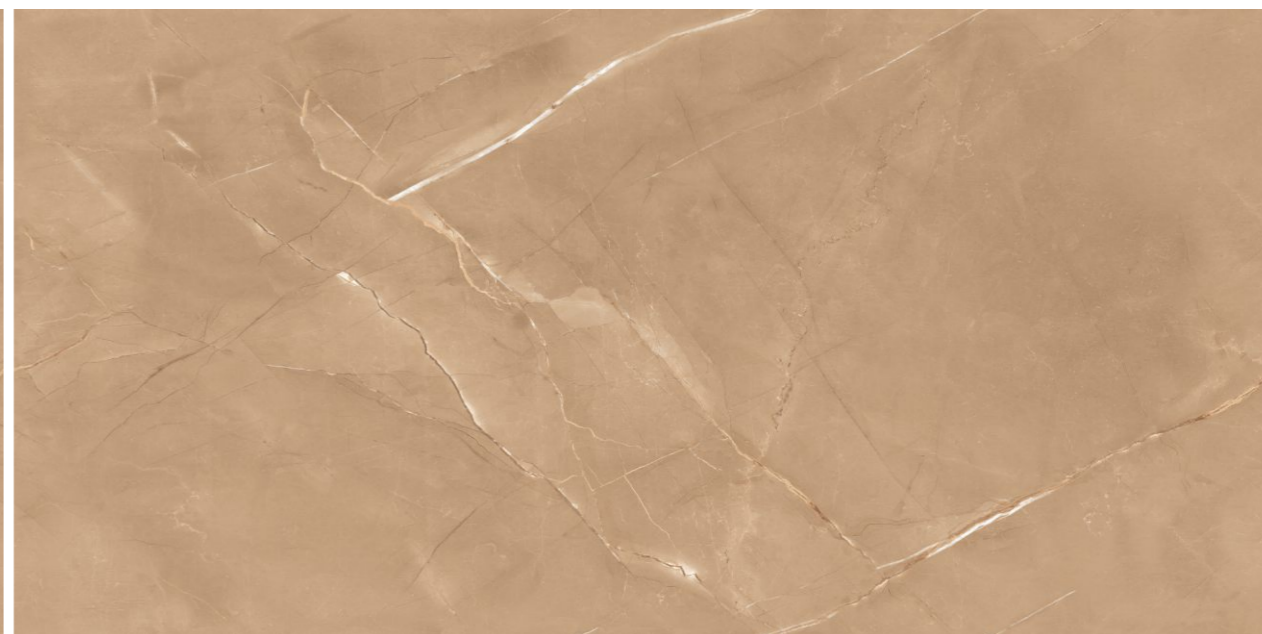

Bronzo Armani Brown

▶ Size:
600x1200mm

▶ Finish:
Endless

▶ Random:
04