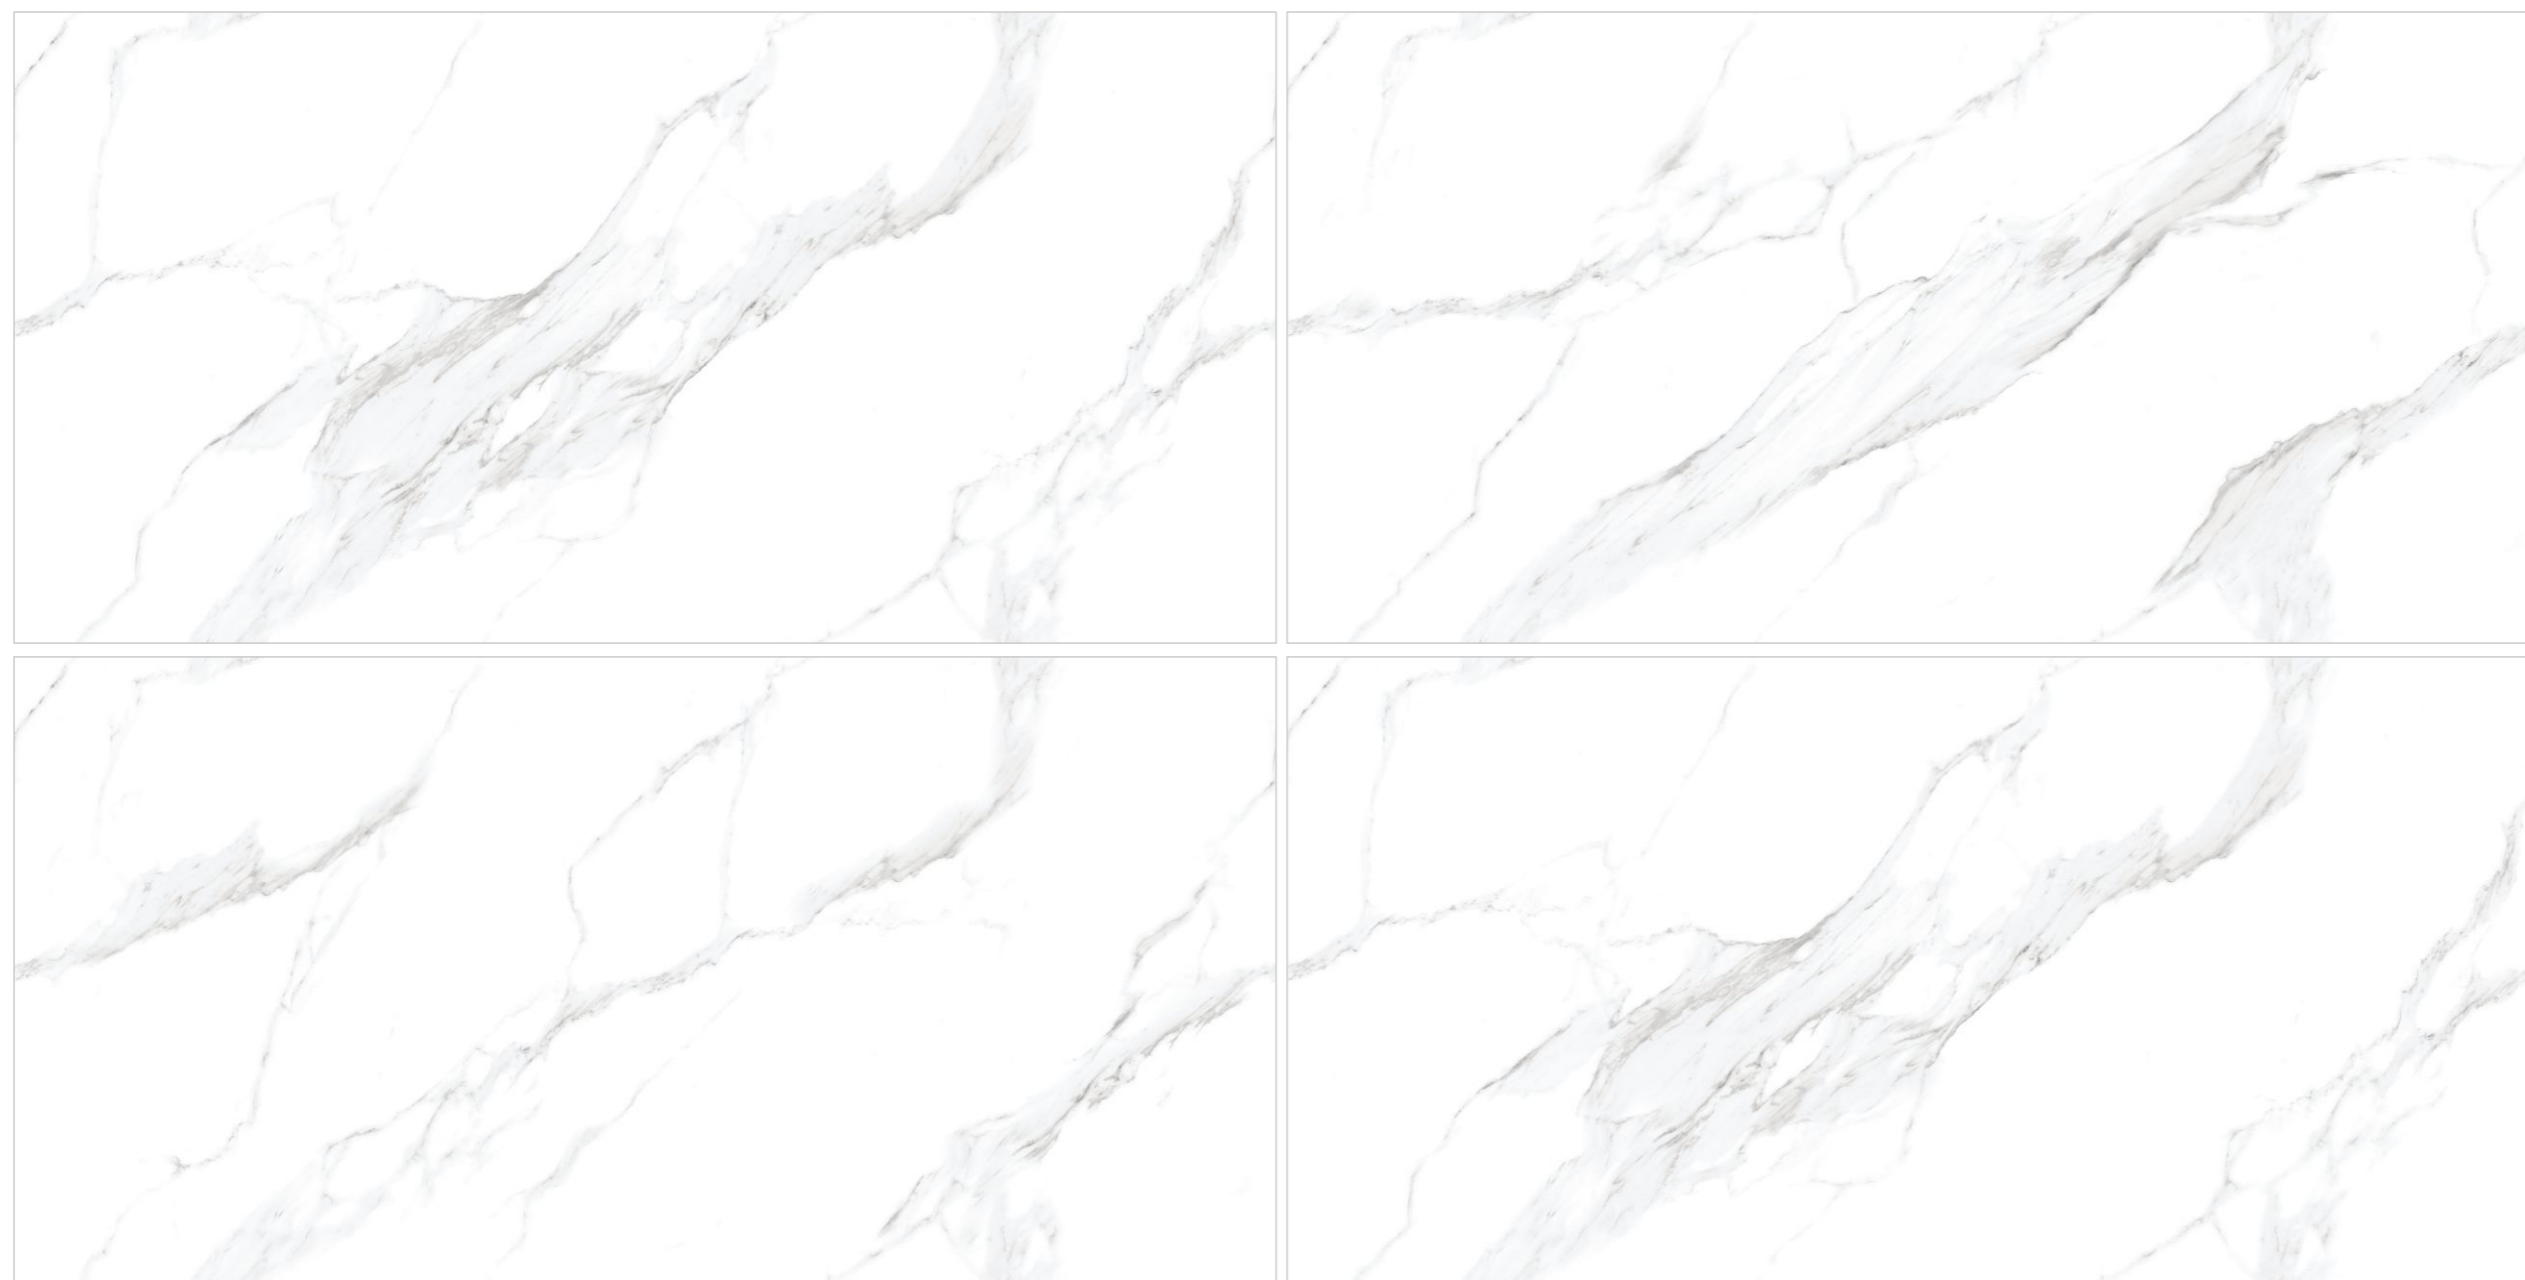

Milano Grey

Size: 600x1200mm

Finish: Endless

Random: 04