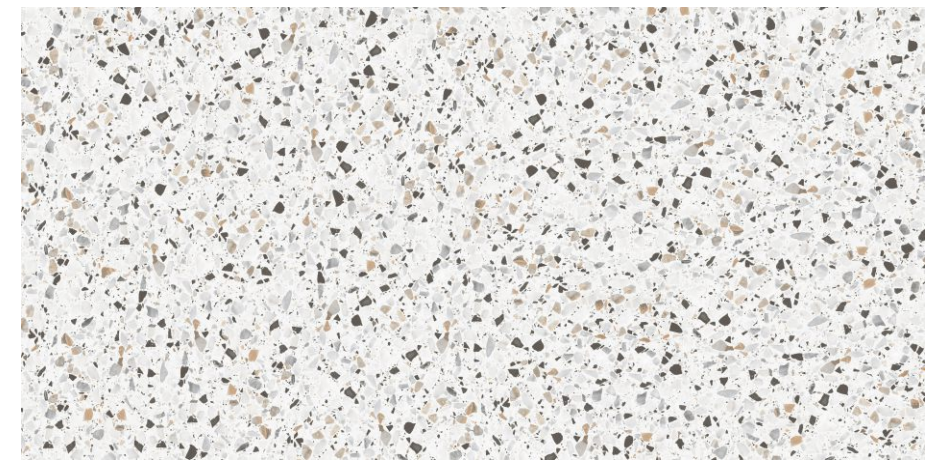

# Terrazzo Collection

600x1200 mm

Stone  
Multi

Stone  
Multi

**Size**  
600x1200 mm

**Surface**  
High Glossy

**Random**  
03

**Stone  
Multi**