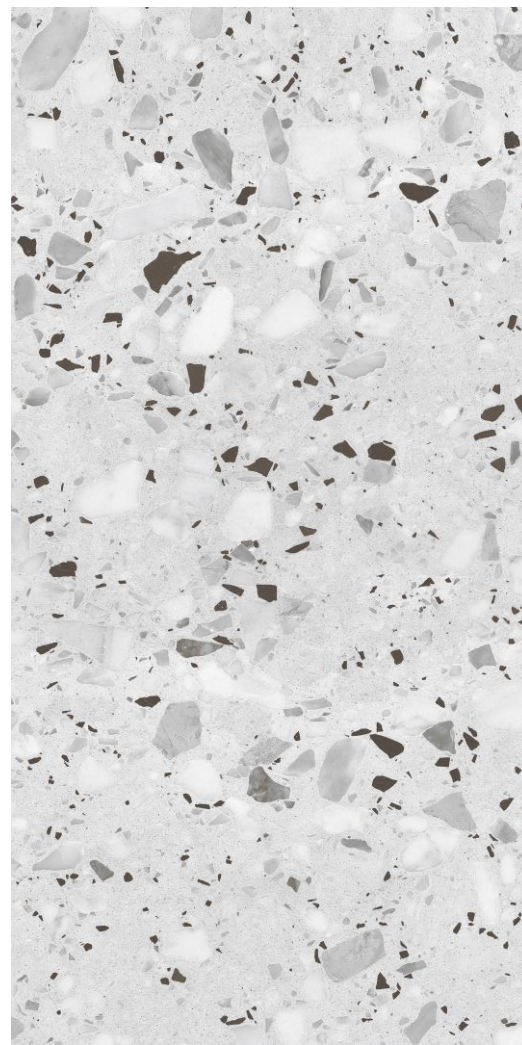

Available Colors

**Terracora
Grey**

Size
600x1200 mm

Surface
High Glossy

Random
01