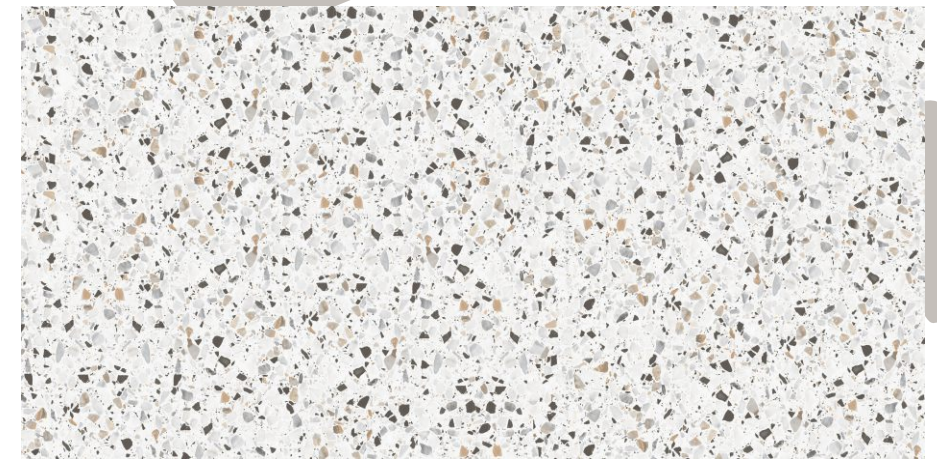

# Terrazzo Collection

600x1200 mm

Stone  
Multi

Stone  
Multi

**Size**  
600x1200 mm

**Surface**  
High Glossy

**Random**  
03

**Stone  
Multi**