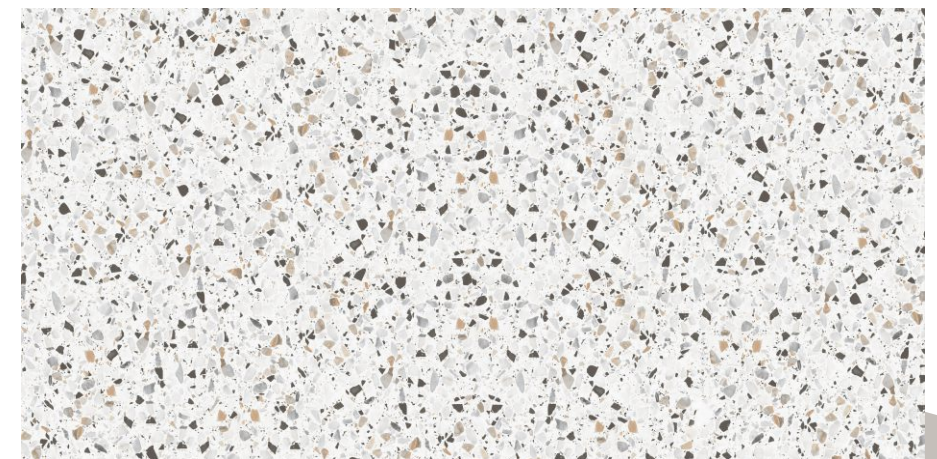

# Terrazzo Collection

600x1200 mm

Stone  
Multi

Stone  
Multi

**Size**  
600x1200 mm

**Surface**  
High Glossy

**Random**  
03

**Stone  
Multi**