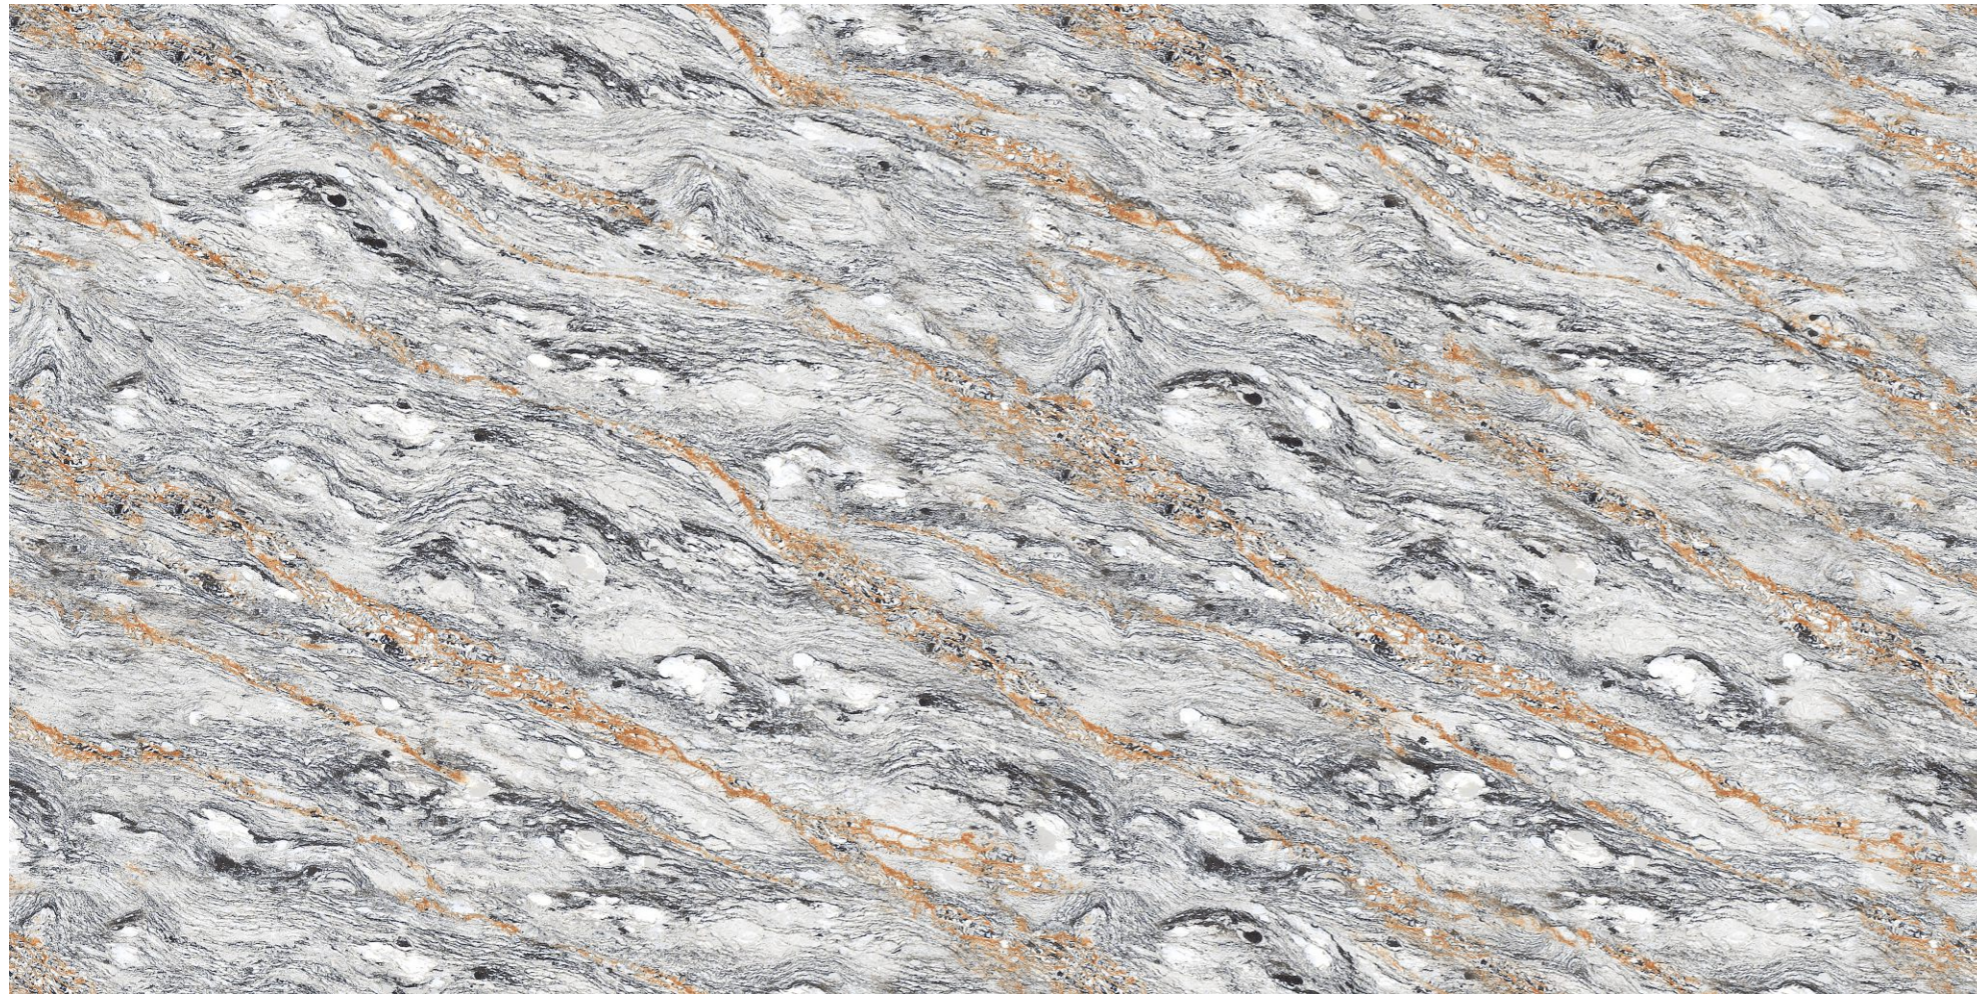

Santa Grey

Size: 600x1200mm

Finish: Double Charge

Random: 01

:: Available Color ::