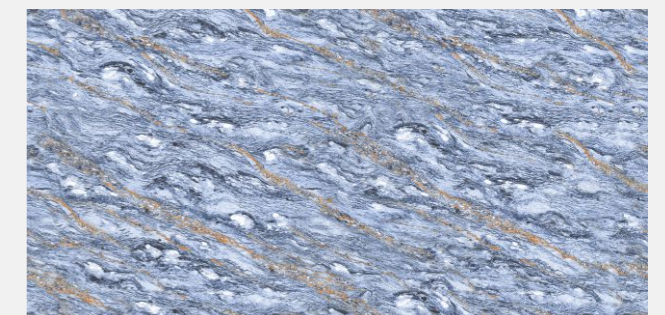

:: Available Color ::

Beige

Azul

Moca

This collection has a soft touch and an extremely natural character. Its surfaces are made with a technical excellence that is capable of dialoguing with the most diverse interior design solutions.