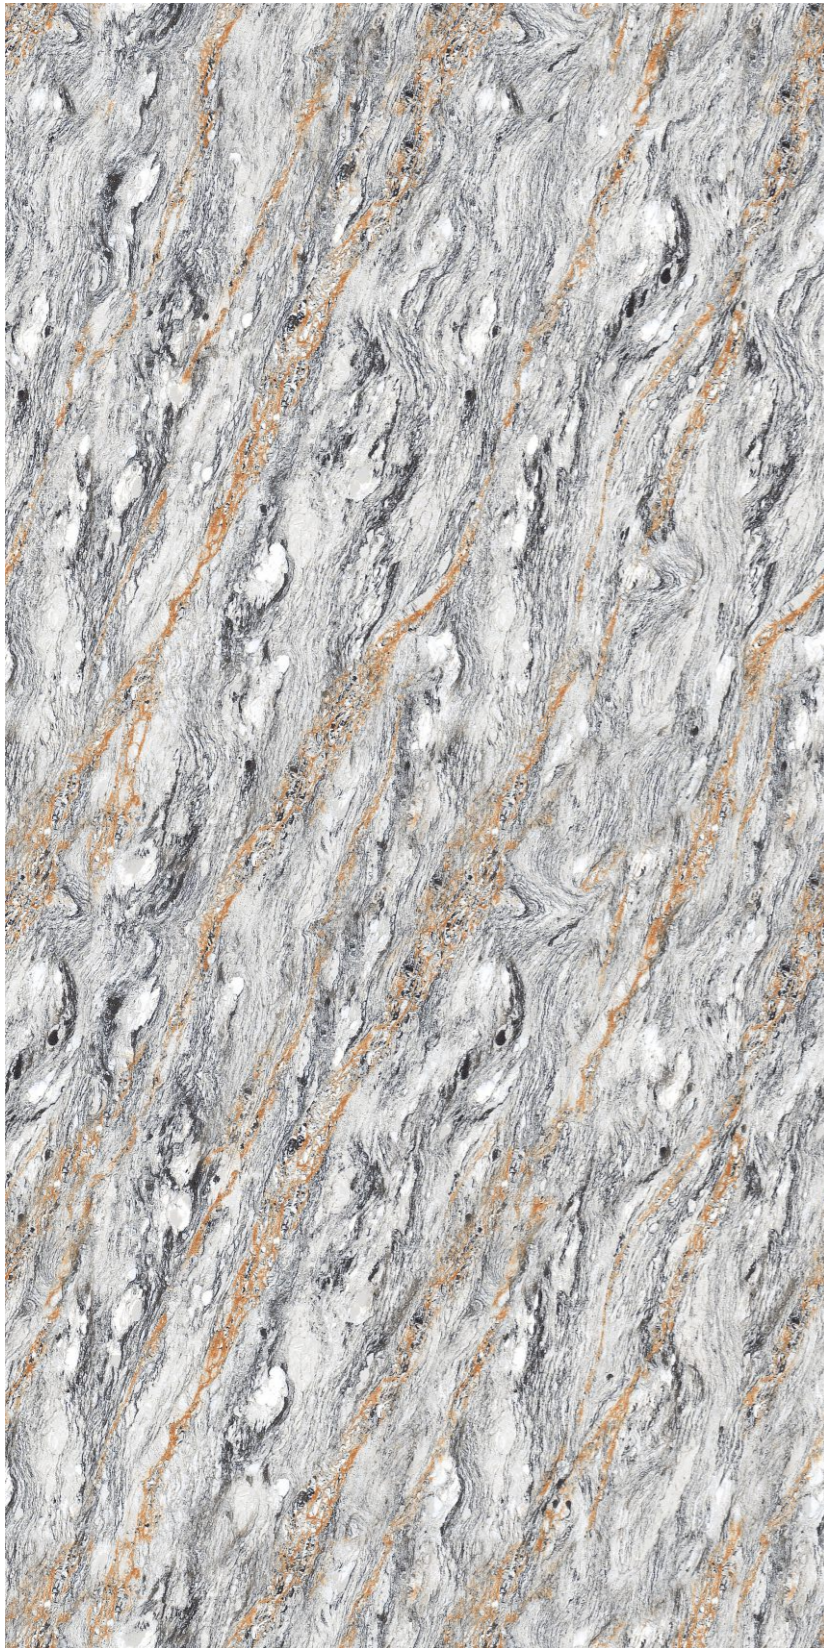

Random: 03

:: Available Color ::

Azul

Beige

Bianco

Grey

Sky

This collection has a soft touch and an extremely natural character. Its surfaces are made with a technical excellence that is capable of dialoguing with the most diverse interior design solutions.