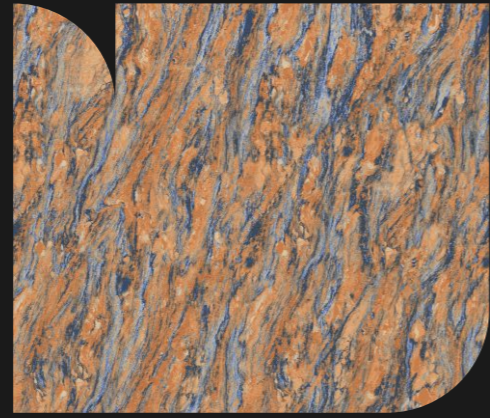

INDEX

Amazon